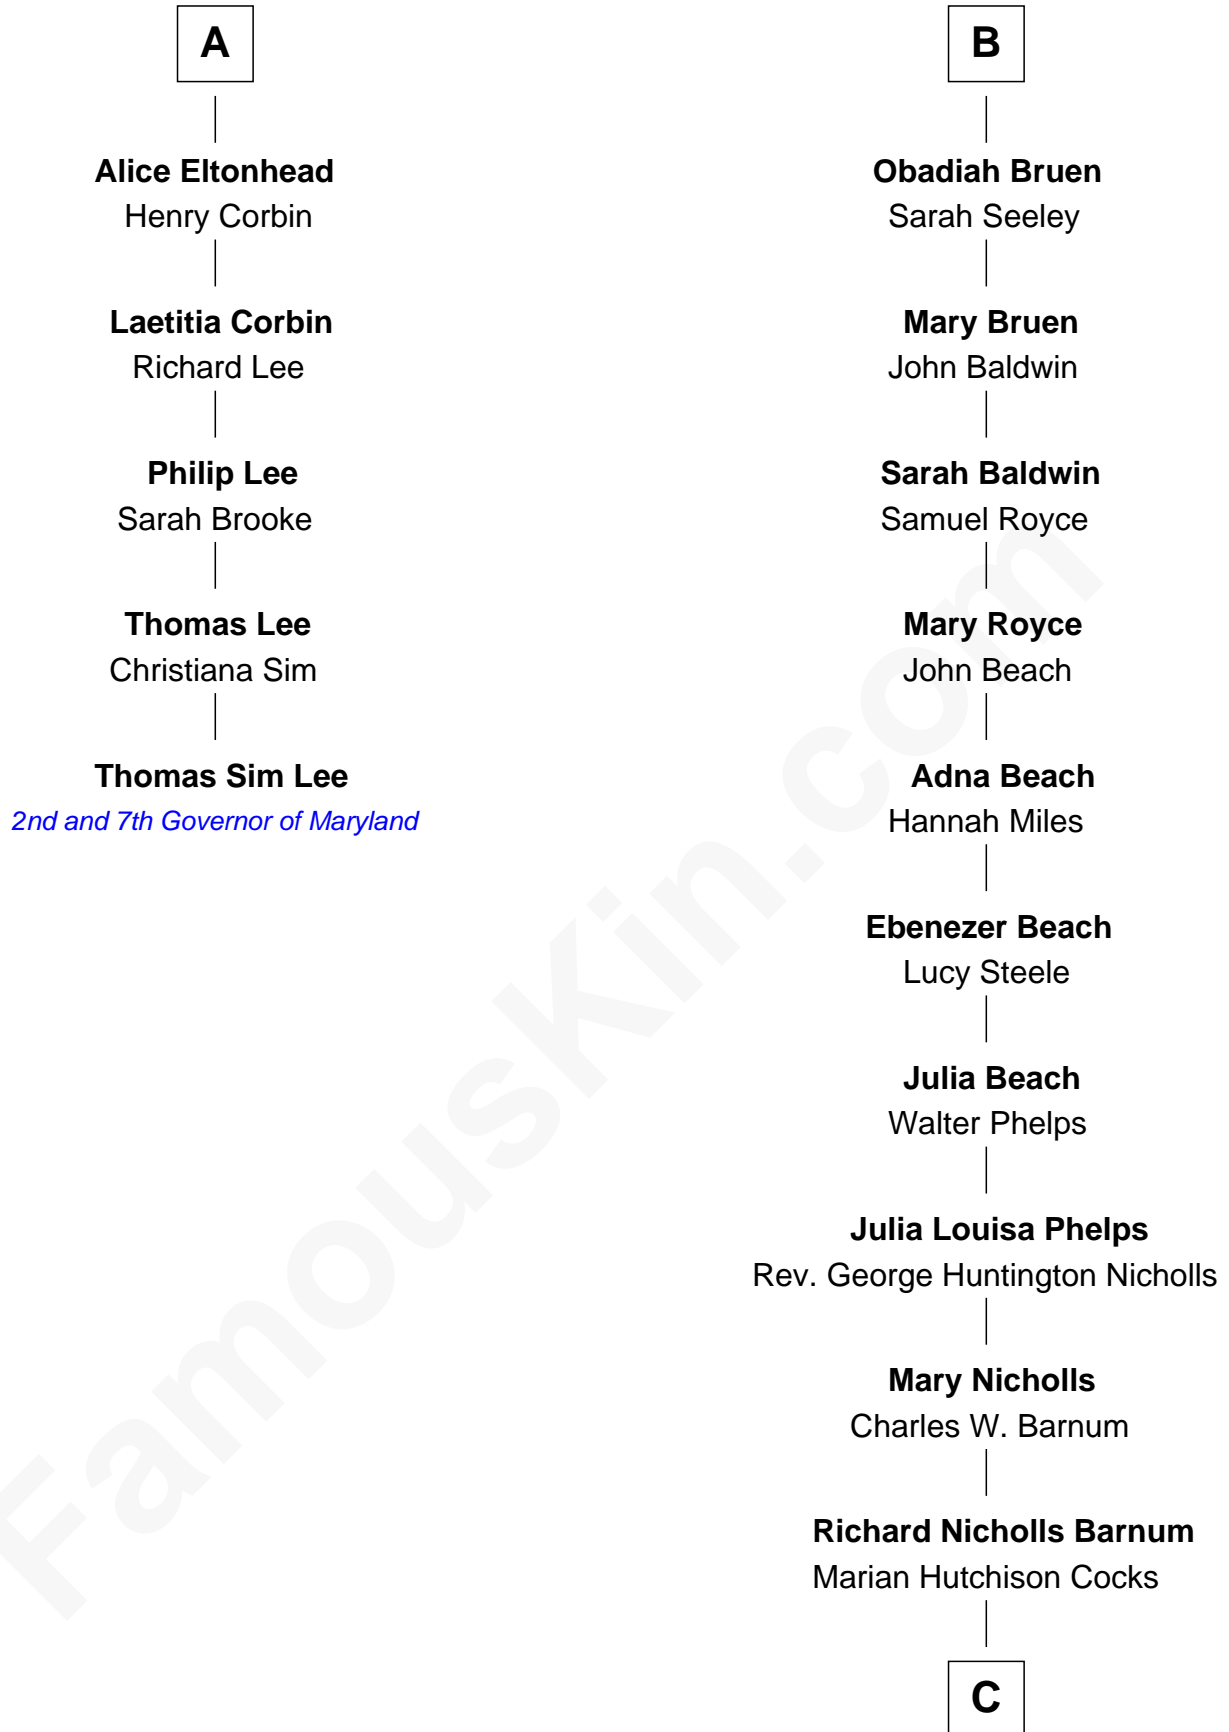

FamousKin.com Relationship Chart of

Thomas Sim Lee

2nd and 7th Governor of Maryland

11th cousin 8 times removed of

Treat Williams

TV & Movie Actor

Sir John Savage
Maud de Swinnerton

C

Eleanor Barnum

Treat Payne Andrew

Marian Andrew

Richard Norman Williams

Treat Williams

TV & Movie Actor

FamousKin.com