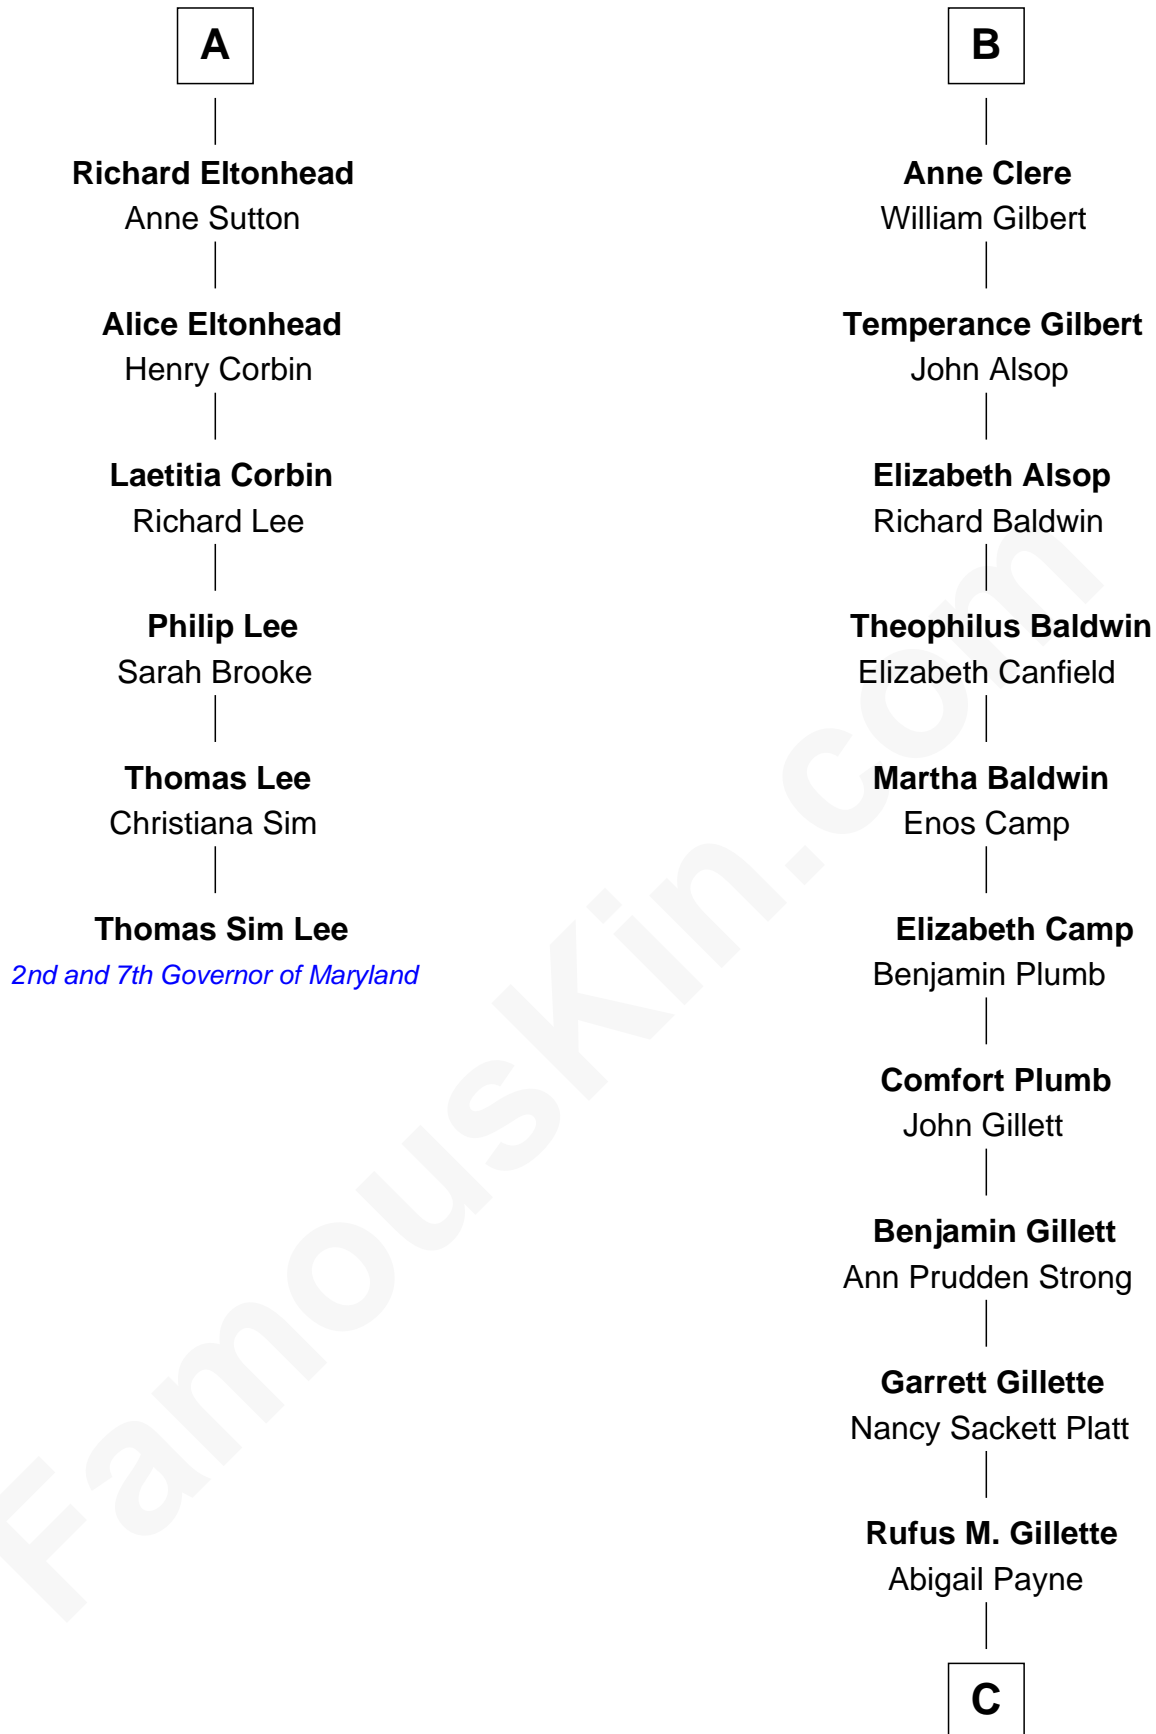

FamousKin.com Relationship Chart of

Thomas Sim Lee

2nd and 7th Governor of Maryland

12th cousin 8 times removed of

Treat Williams

TV & Movie Actor

Sir Richard Fitzalan

Elizabeth de Bohun

Sir William Beauchamp

Joan Beauchamp

James Butler

Sir Thomas Butler

Anne Hankeford

Margaret Butler

Sir William Boleyn

Alice Boleyn

Sir Robert Clere

Sir John Clere

Anne Tyrrell

Sir Edmund Clere

Frances Fulmerston

B

C

Mary Abigail Gillette