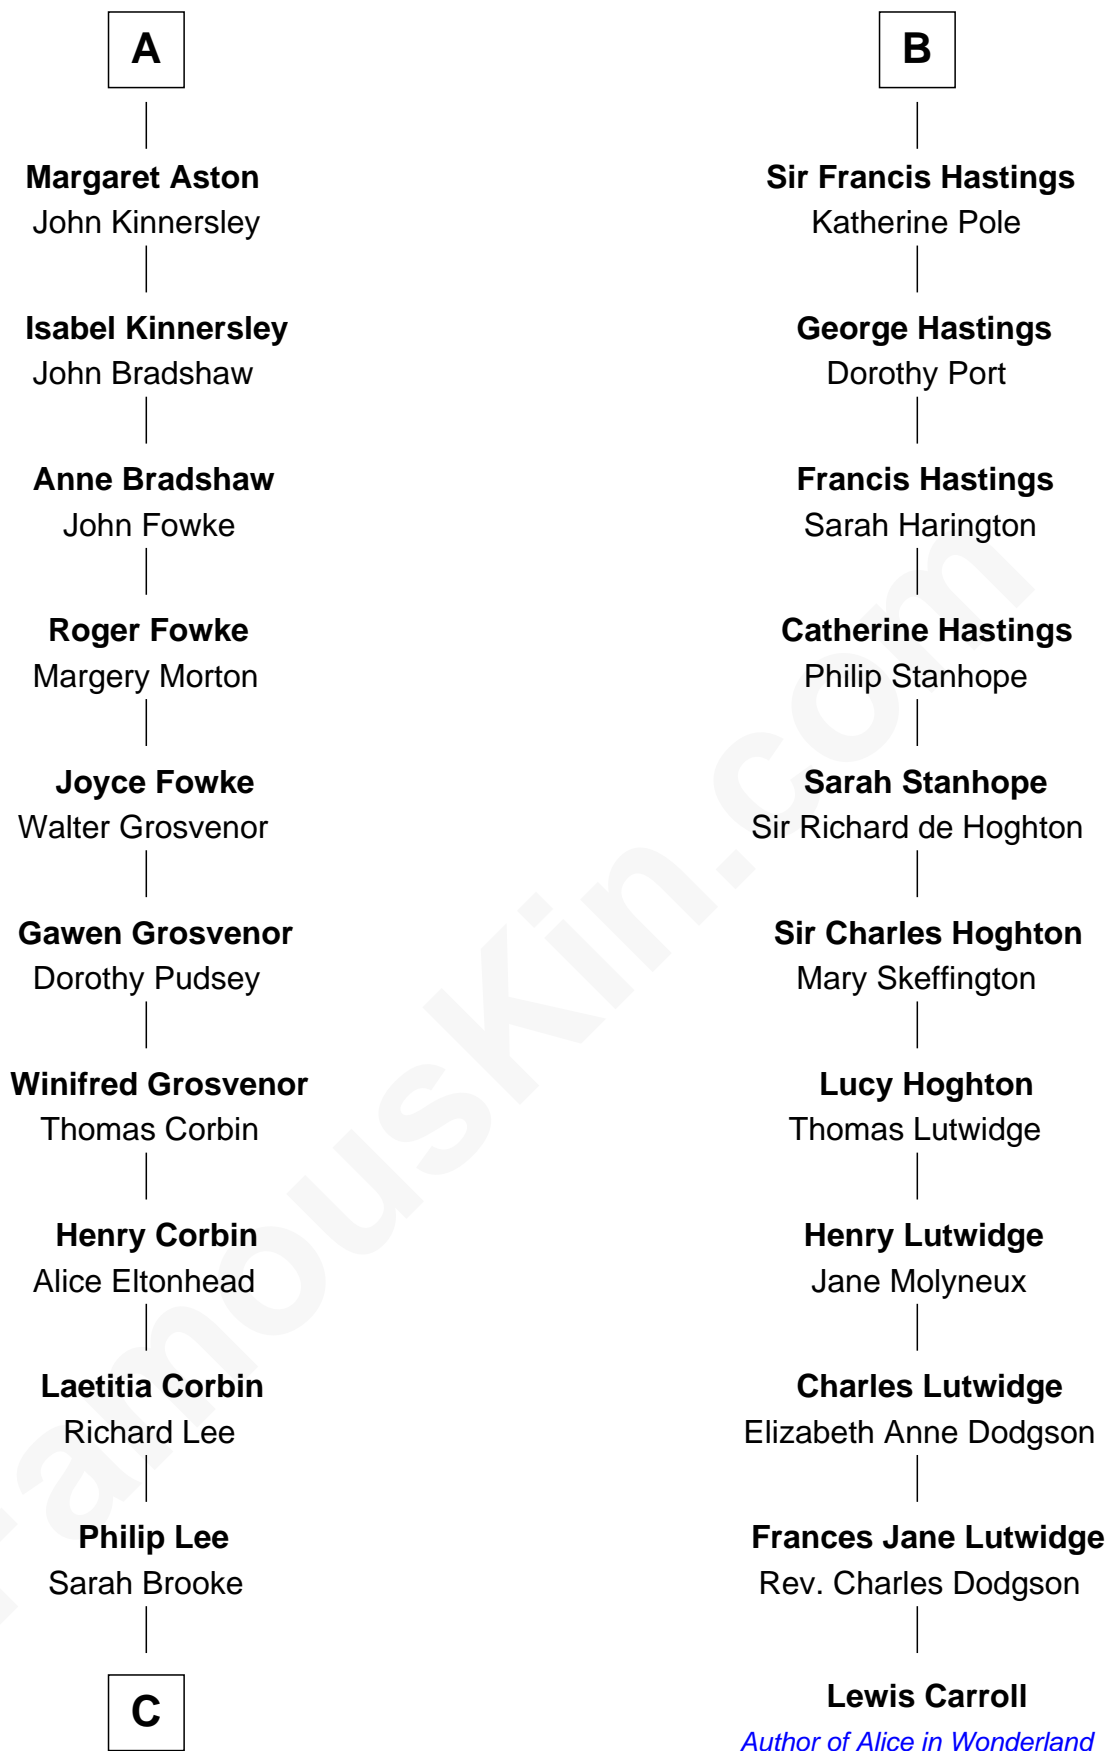

FamousKin.com

Relationship Chart of

Thomas Sim Lee

2nd and 7th Governor of Maryland

17th cousin 1 time removed of

Lewis Carroll

Author of Alice in Wonderland

C

Thomas Lee
Christiana Sim

Thomas Sim Lee
2nd and 7th Governor of Maryland

FamousKin.com