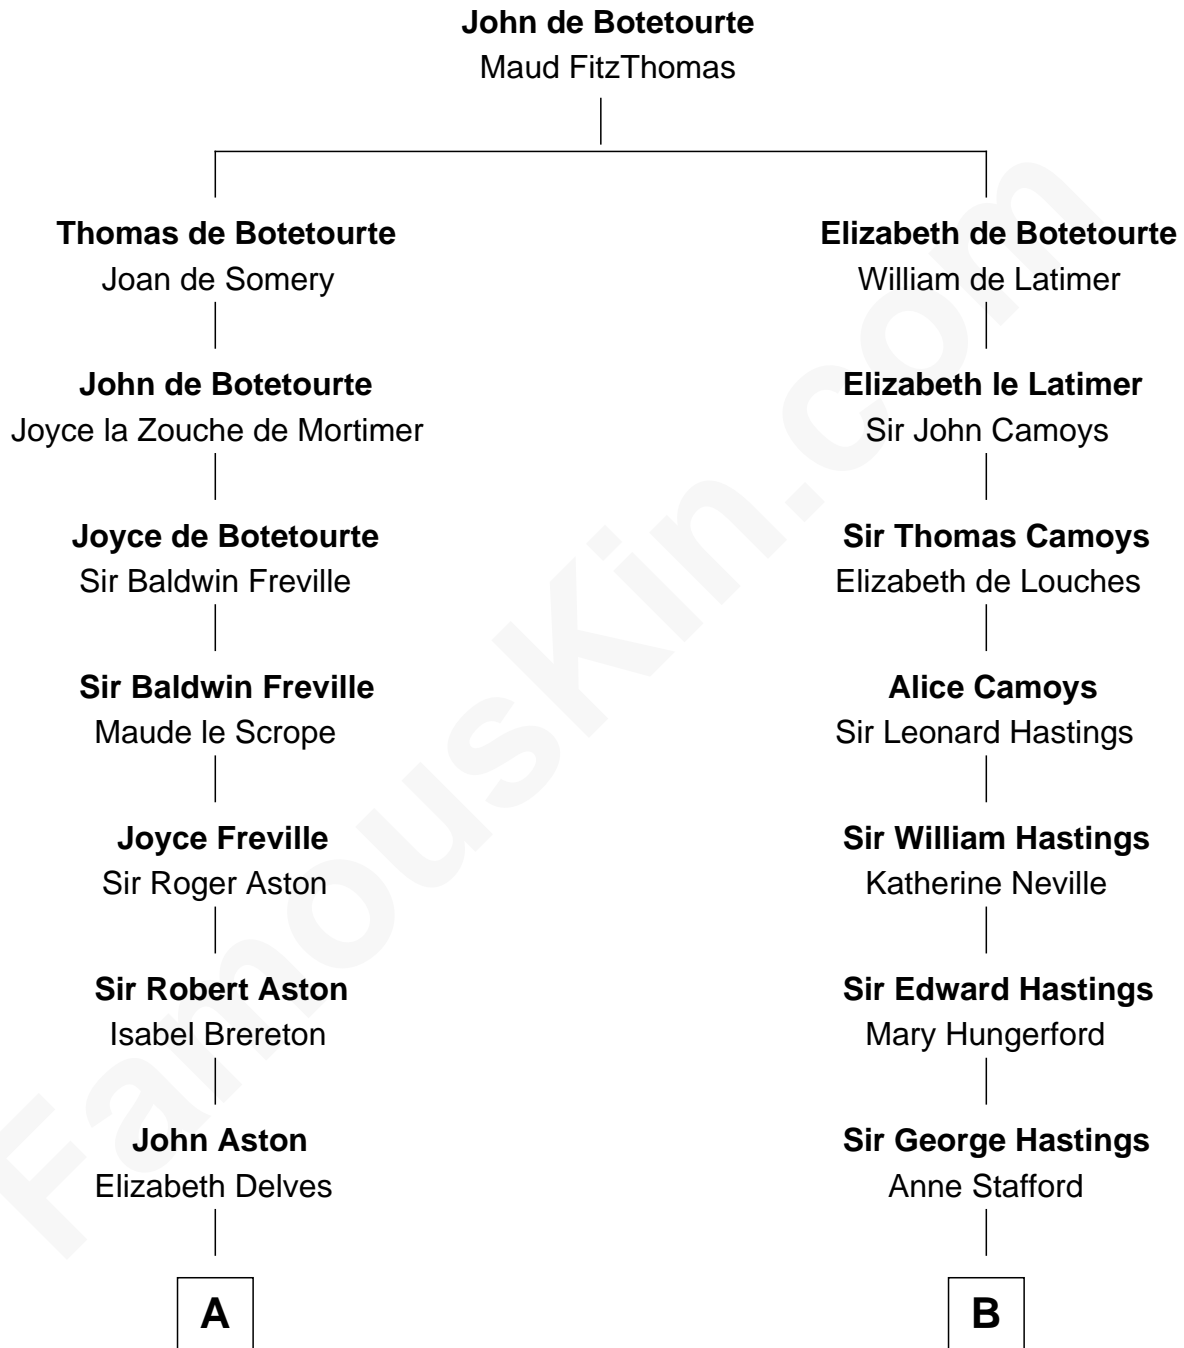

FamousKin.com

Relationship Chart of

Thomas Sim Lee

2nd and 7th Governor of Maryland

17th cousin 1 time removed of

Lewis Carroll

Author of Alice in Wonderland

C

Thomas Lee
Christiana Sim

Thomas Sim Lee
2nd and 7th Governor of Maryland

FamousKin.com