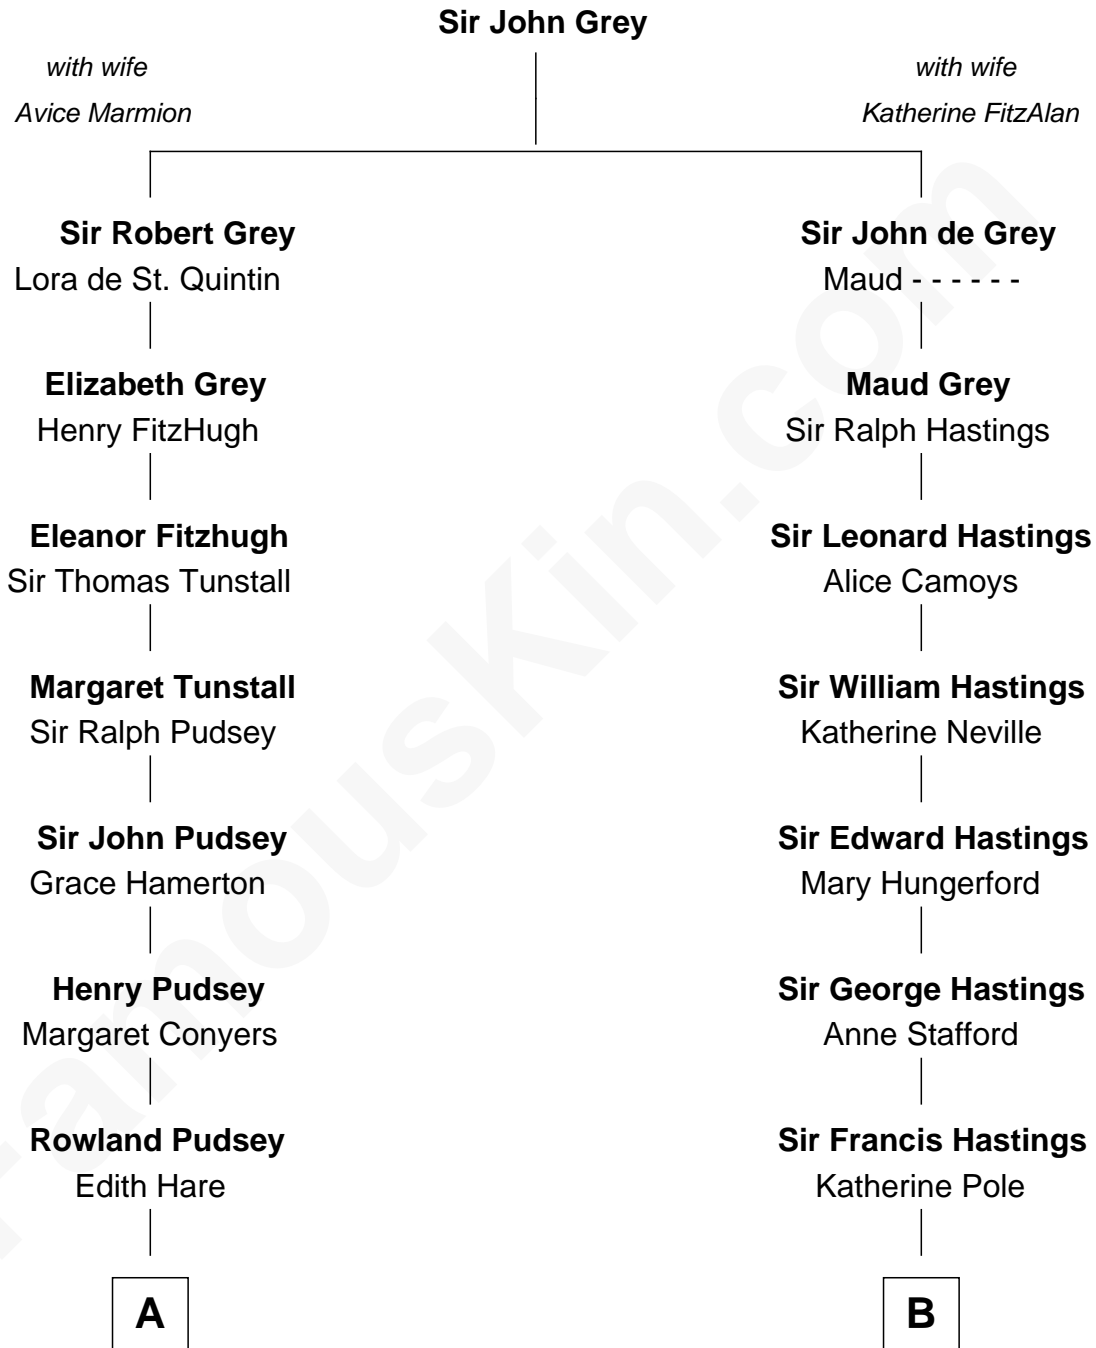

FamousKin.com

Relationship Chart of

Thomas Sim Lee

2nd and 7th Governor of Maryland

16th cousin of

Lewis Carroll

Author of Alice in Wonderland

A

William Pudsey
Eleanor Montfort

Robert Pudsey
Eleanor Harman

George Pudsey
Matilda Cotton

Dorothy Pudsey
Gawen Grosvenor

Winifred Grosvenor
Thomas Corbin

Henry Corbin
Alice Eltonhead

Laetitia Corbin
Richard Lee