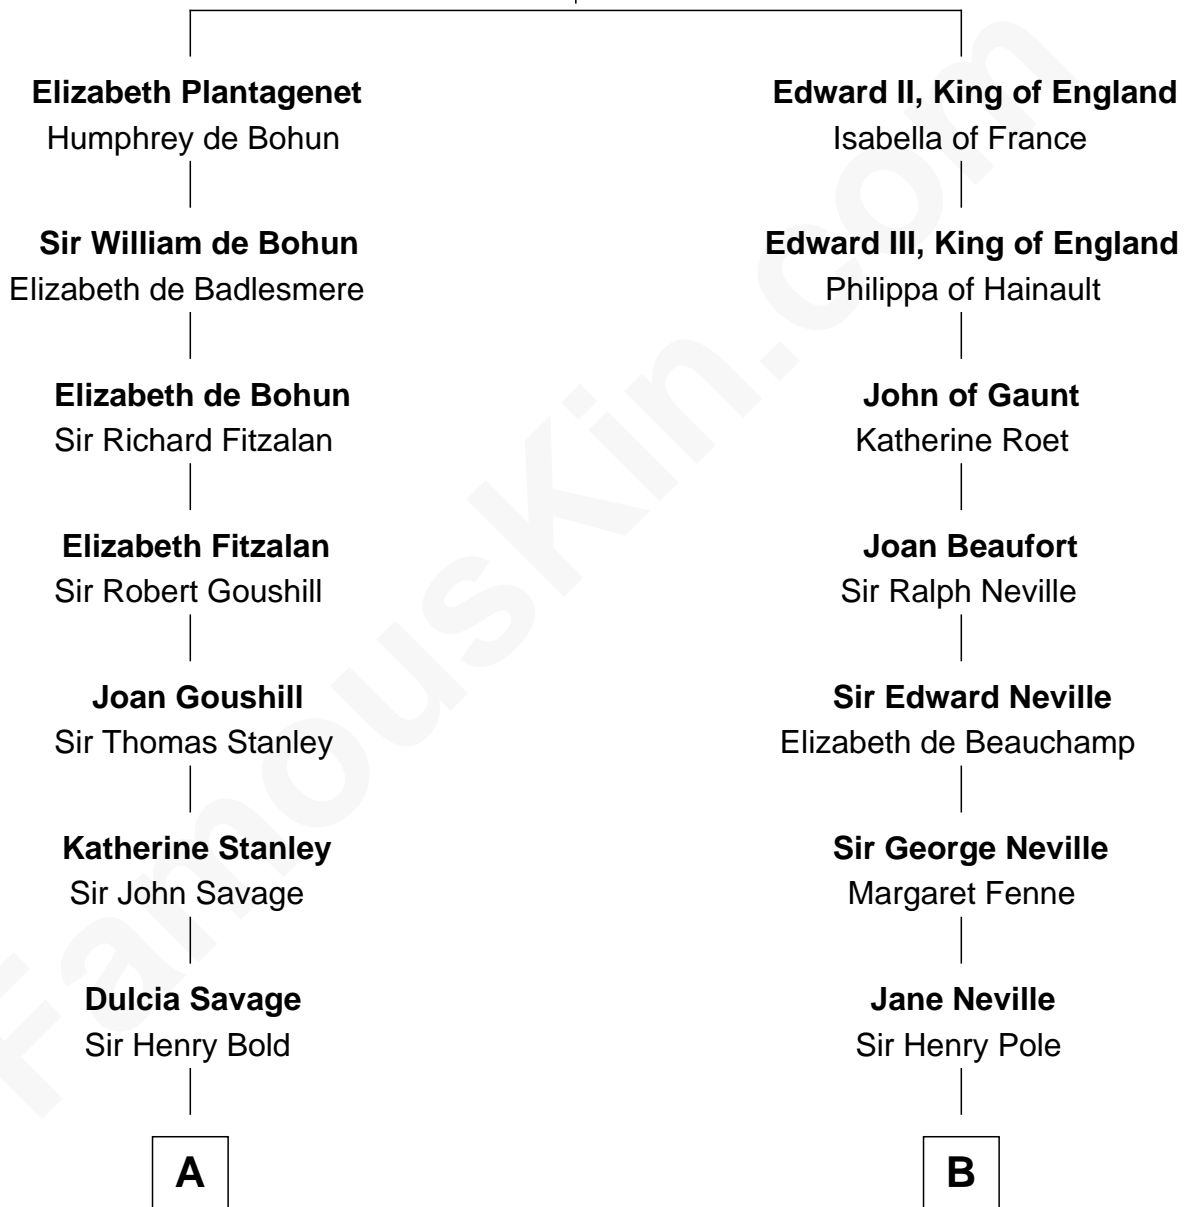

FamousKin.com Relationship Chart of

Thomas Sim Lee

2nd and 7th Governor of Maryland

15th cousin 3 times removed of

E. M. Forster

English Novelist

King Edward I
Eleanor of Castile

C

Edward Morgan Llewellyn Forster

Alice Clara Whichelo

E. M. Forster

English Novelist

FamousKin.com