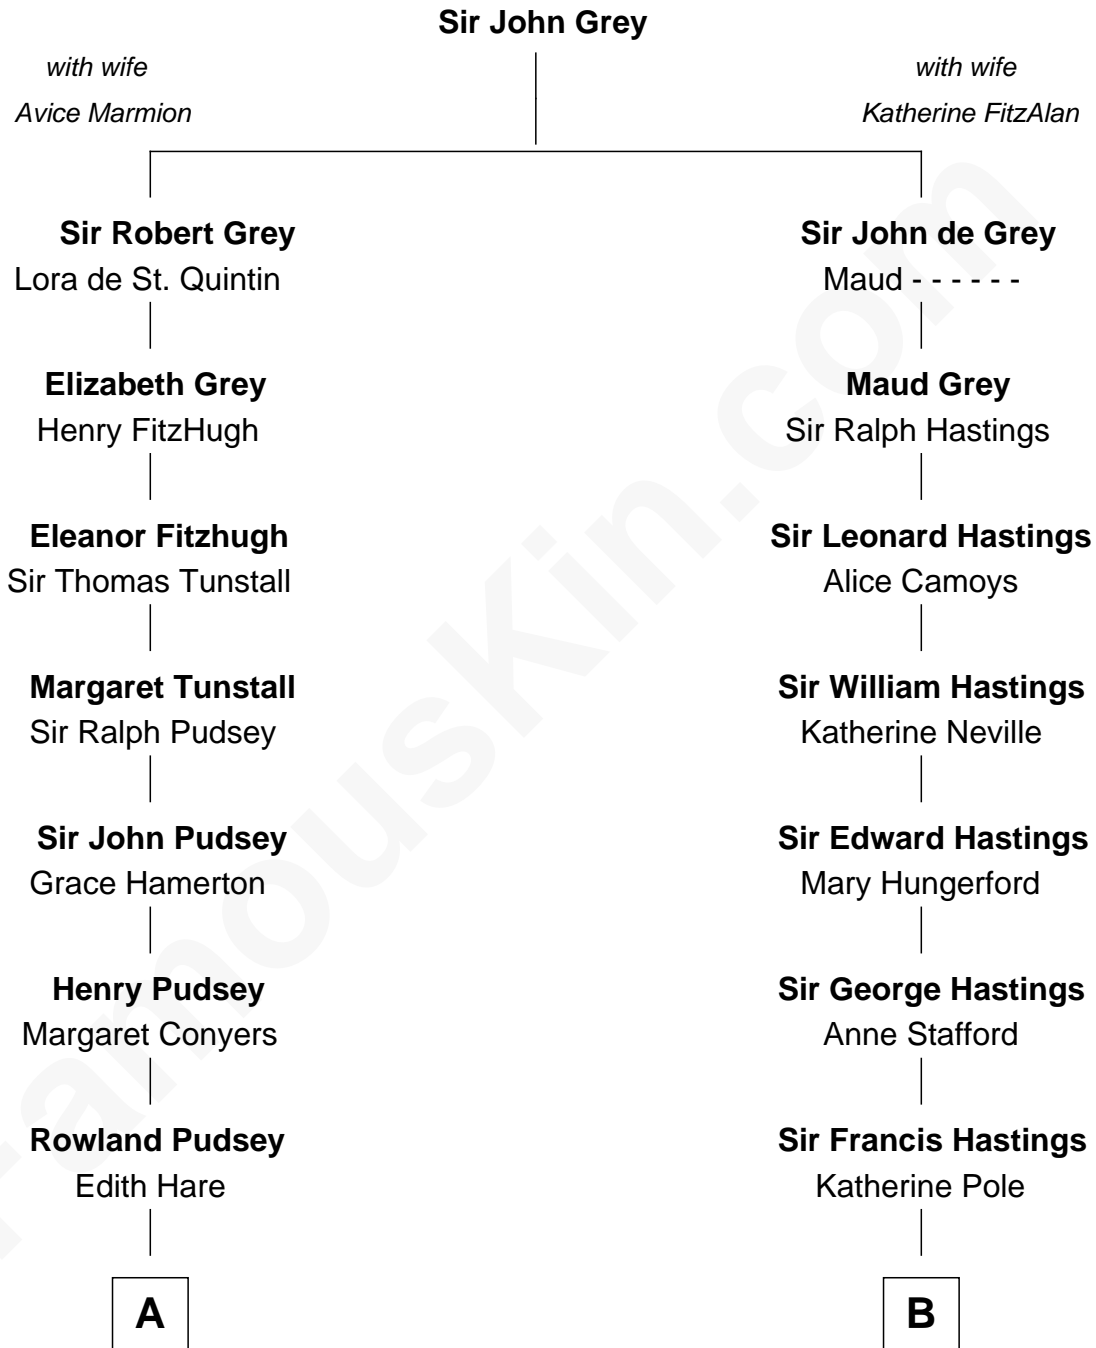

FamousKin.com

Relationship Chart of

Thomas Sim Lee

2nd and 7th Governor of Maryland

16th cousin 1 time removed of

E. M. Forster

English Novelist

A

William Pudsey
Eleanor Montfort

Robert Pudsey
Eleanor Harman

George Pudsey
Matilda Cotton

Dorothy Pudsey
Gawen Grosvenor

Winifred Grosvenor
Thomas Corbin

Henry Corbin
Alice Eltonhead

Laetitia Corbin
Richard Lee