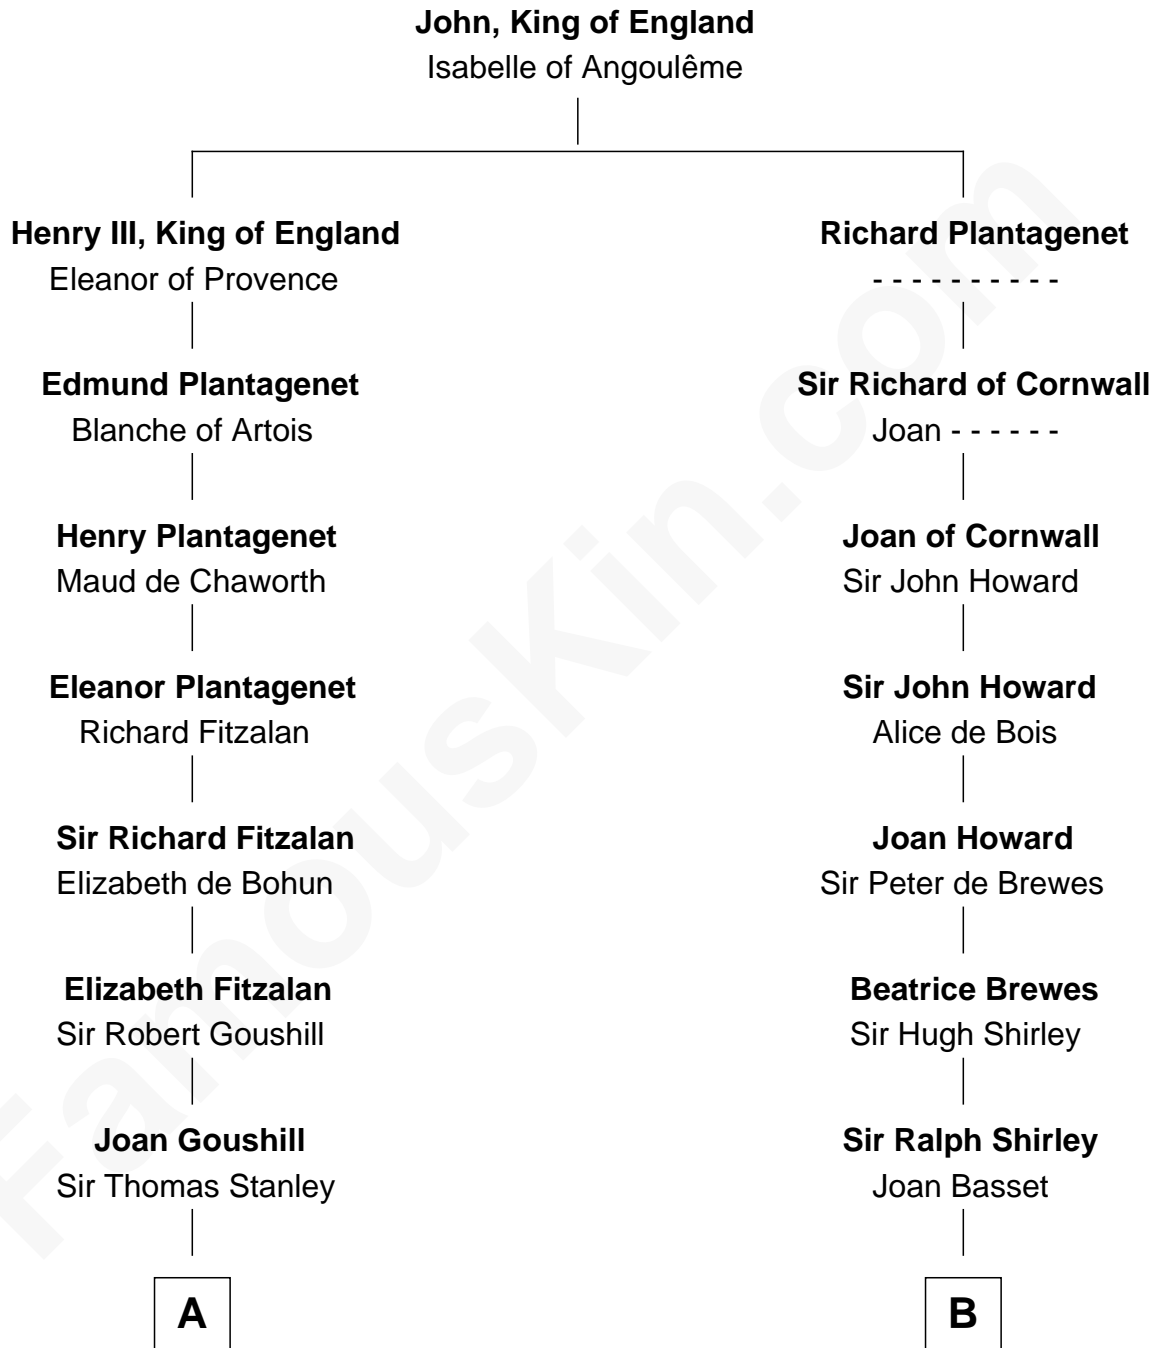

FamousKin.com Relationship Chart of

Thomas Sim Lee

2nd and 7th Governor of Maryland

17th cousin 3 times removed of

Eugene Foss

45th Governor of Massachusetts

C

—
Susanna Hallett
Col. Heman Bangs

—
Amanda Bangs
Samuel Bartlett Foss

—
George Edmund Foss
Marcia Cordelia Noble

—
Eugene Foss
45th Governor of Massachusetts