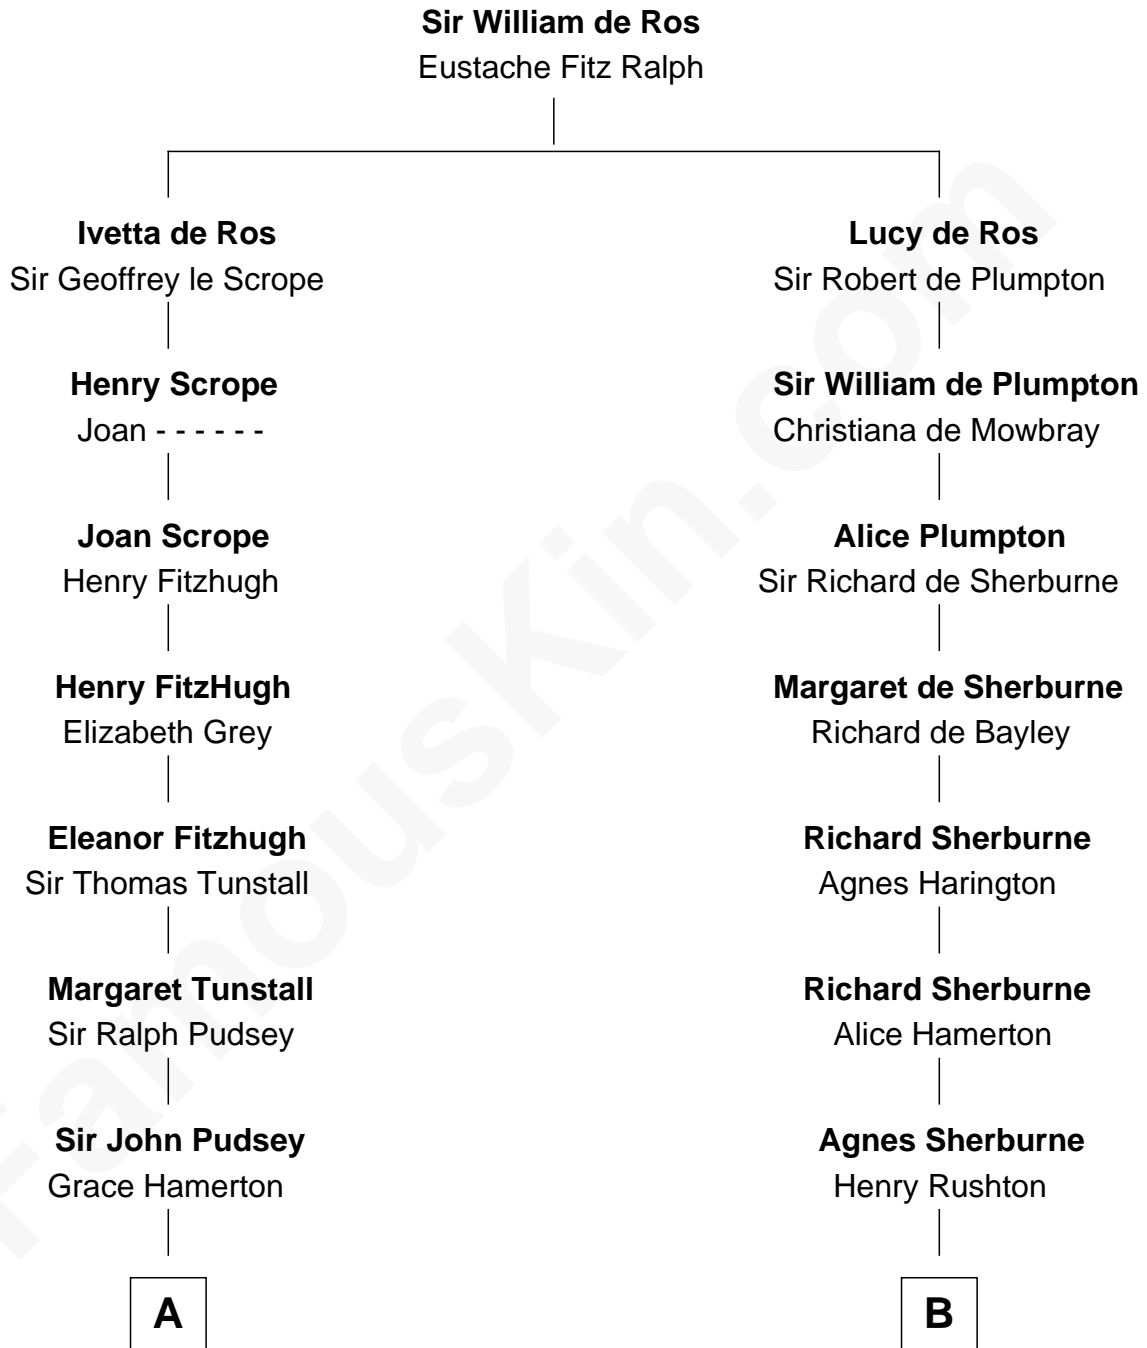

# FamousKin.com Relationship Chart of

**Thomas Sim Lee**

*2nd and 7th Governor of Maryland*

**18th cousin 3 times removed of**

**Eugene Foss**

*45th Governor of Massachusetts*

**C**

**Thomas Lee**  
Christiana Sim

**Thomas Sim Lee**  
*2nd and 7th Governor of Maryland*

**D**

**James Bangs**  
Susanna Hallett

**Col. Heman Bangs**  
Susanna Hallett

**Amanda Bangs**  
Samuel Bartlett Foss

**George Edmund Foss**  
Marcia Cordelia Noble

**Eugene Foss**  
*45th Governor of Massachusetts*

FamousKin.com