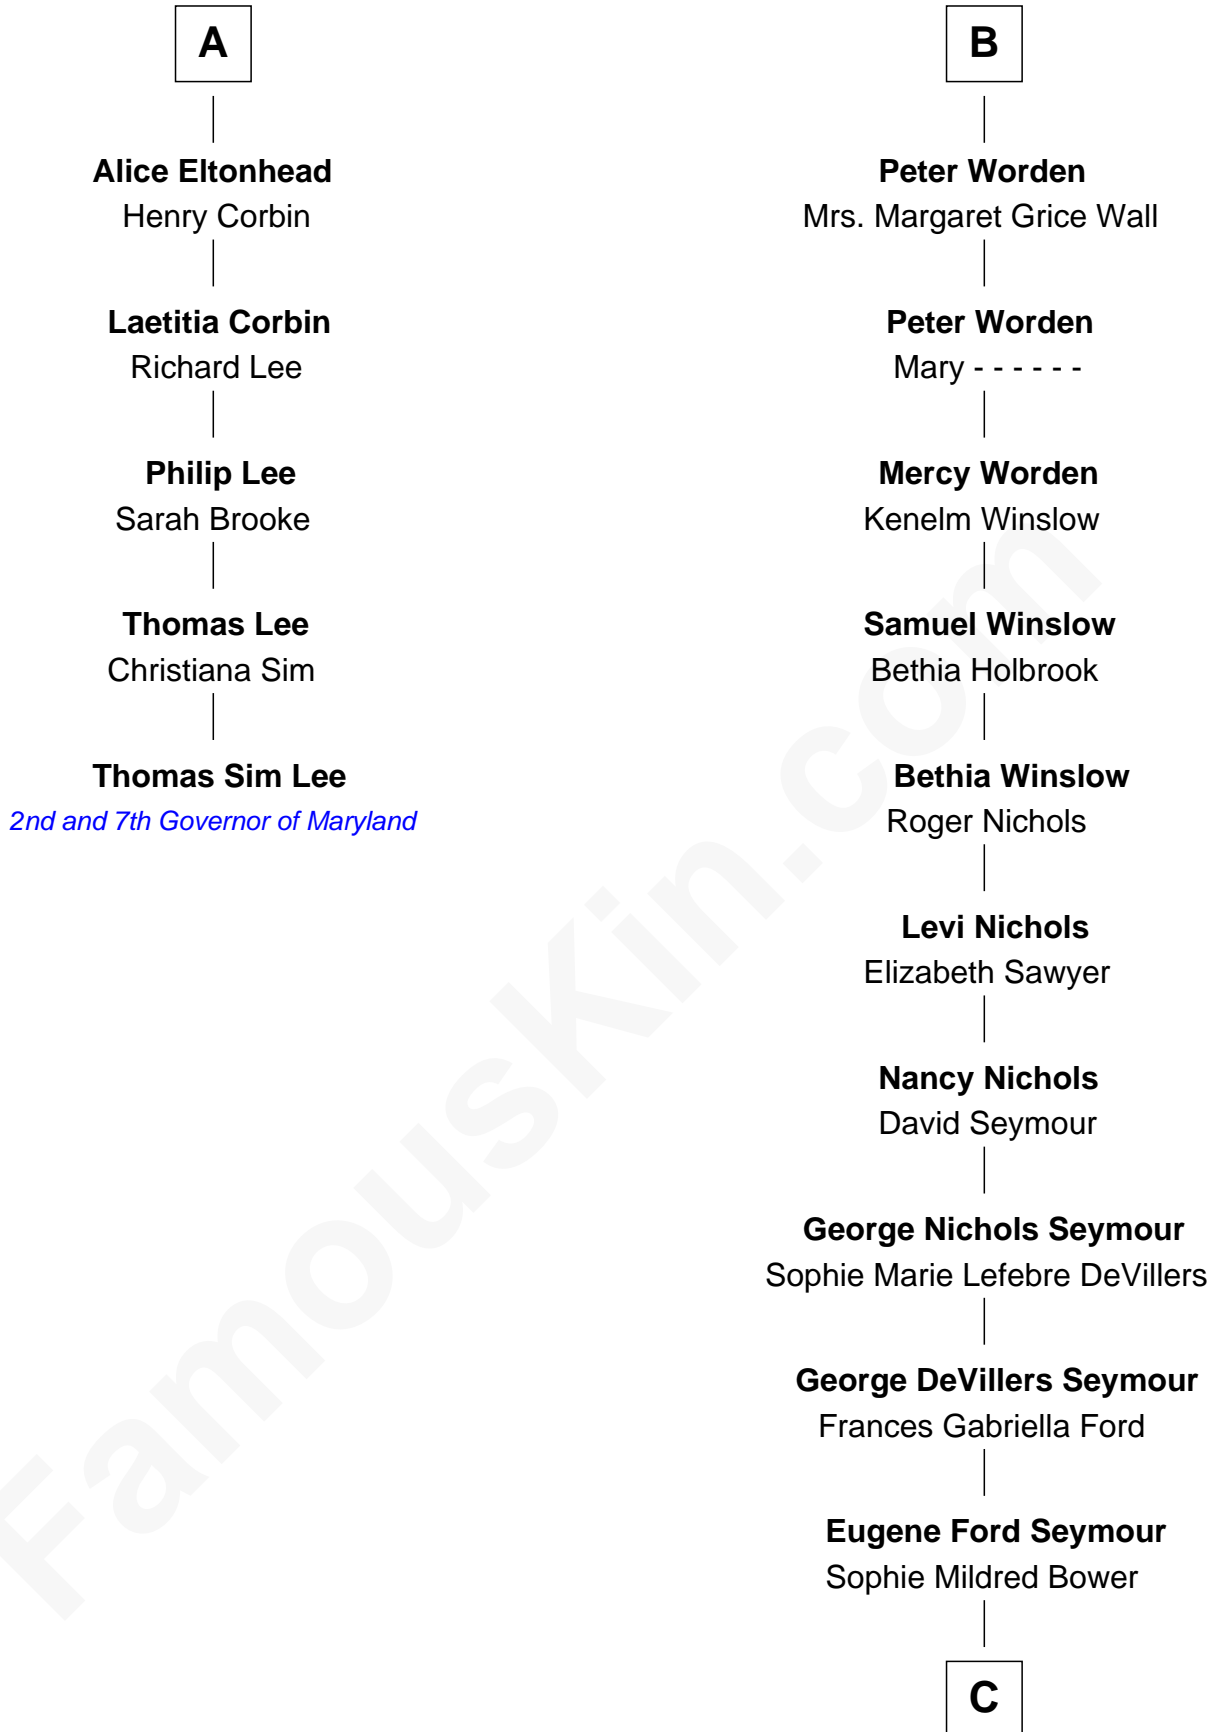

FamousKin.com Relationship Chart of

Thomas Sim Lee

2nd and 7th Governor of Maryland

11th cousin 7 times removed of

Peter Fonda

TV and Movie Actor

Sir Nicholas Harington

Isabel English

Sir William Harington

Margaret de Neville

Agnes Harington

Sir Alexander Radcliffe

Isabel Radcliffe

Sir James Harington

Anne Harington

Sir William Stanley

Richard Sherburne

Richard Sherburne

Alice Hamerton

Agnes Sherburne

Henry Rushton

Nicholas Rushton

Margaret Radcliffe

Agnes Rushton

Richard Worthington

Peter Worthington

Isabel Anderton

Isabel Worthington

Robert Worden

B

C

Frances Ford Seymour
Henry Jaynes Fonda