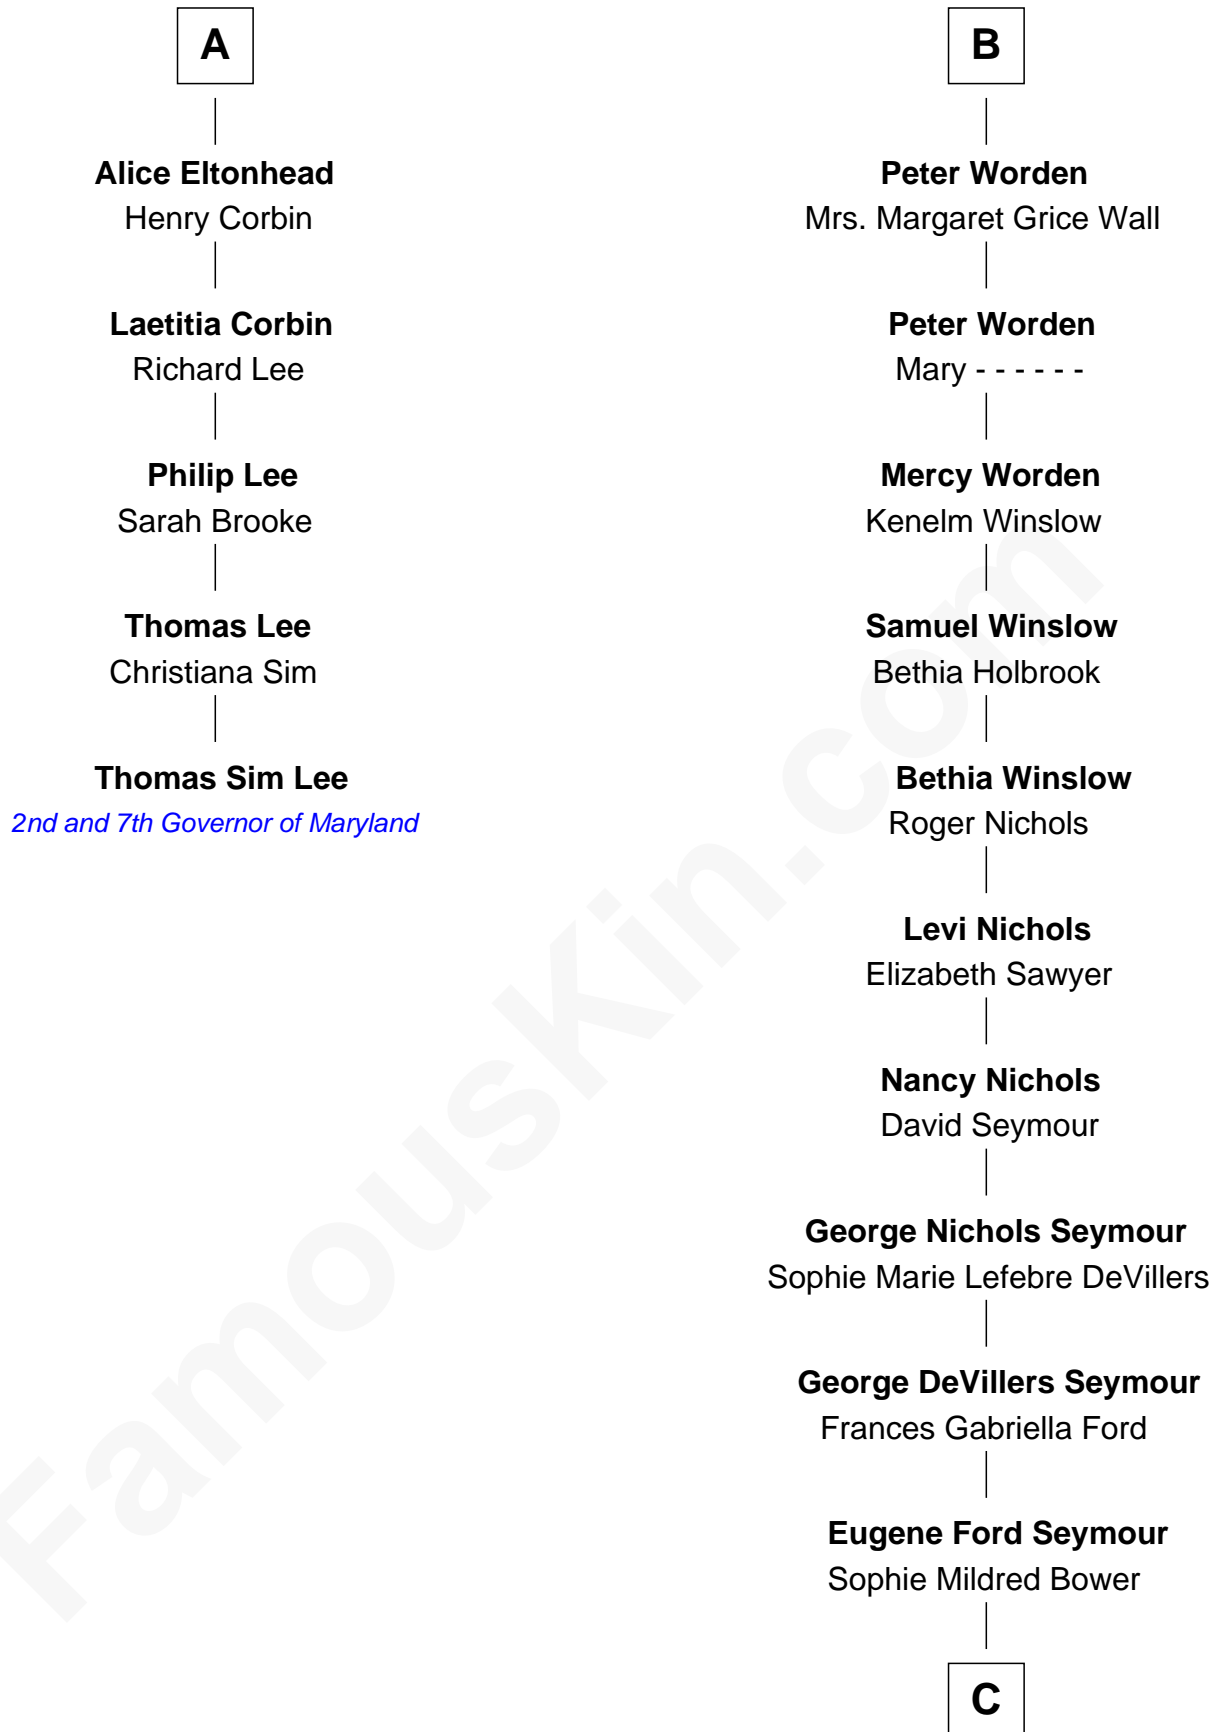

FamousKin.com Relationship Chart of

Thomas Sim Lee

2nd and 7th Governor of Maryland

11th cousin 8 times removed of

Bridget Fonda

Movie Actress

Sir Nicholas Harington

Isabel English

Sir William Harington

Margaret de Neville

Agnes Harington

Sir Alexander Radcliffe

Isabel Radcliffe

Sir James Harington

Anne Harington

Sir William Stanley

Richard Sherburne

Richard Sherburne

Alice Hamerton

Agnes Sherburne

Henry Rushton

Nicholas Rushton

Margaret Radcliffe

Agnes Rushton

Richard Worthington

Peter Worthington

Isabel Anderton

Isabel Worthington

Robert Worden

B

C

Frances Ford Seymour