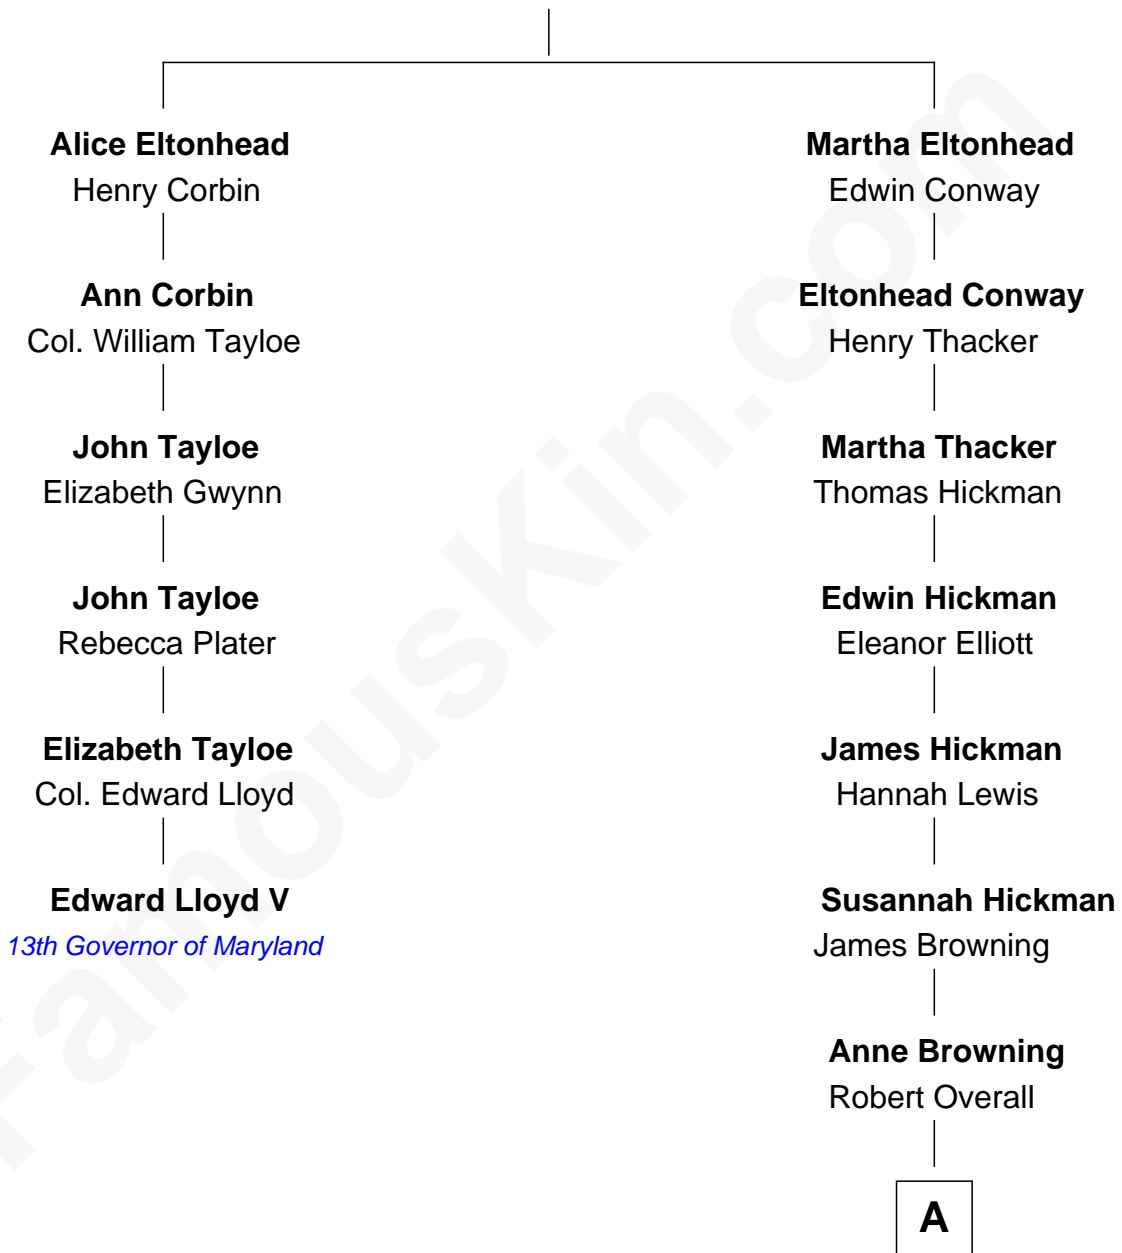

FamousKin.com Relationship Chart of

Edward Lloyd V

13th Governor of Maryland

5th cousin 8 times removed of

Barack Obama

44th U.S. President

Richard Eltonhead

Anne Sutton

A

George Washington Overall

Louisiana Duvall

Susan Catherine Overall

Christopher Columbus Clark

Gabriella Lee Clark

Harry Ellington Armour

Ruth Lucille Armour