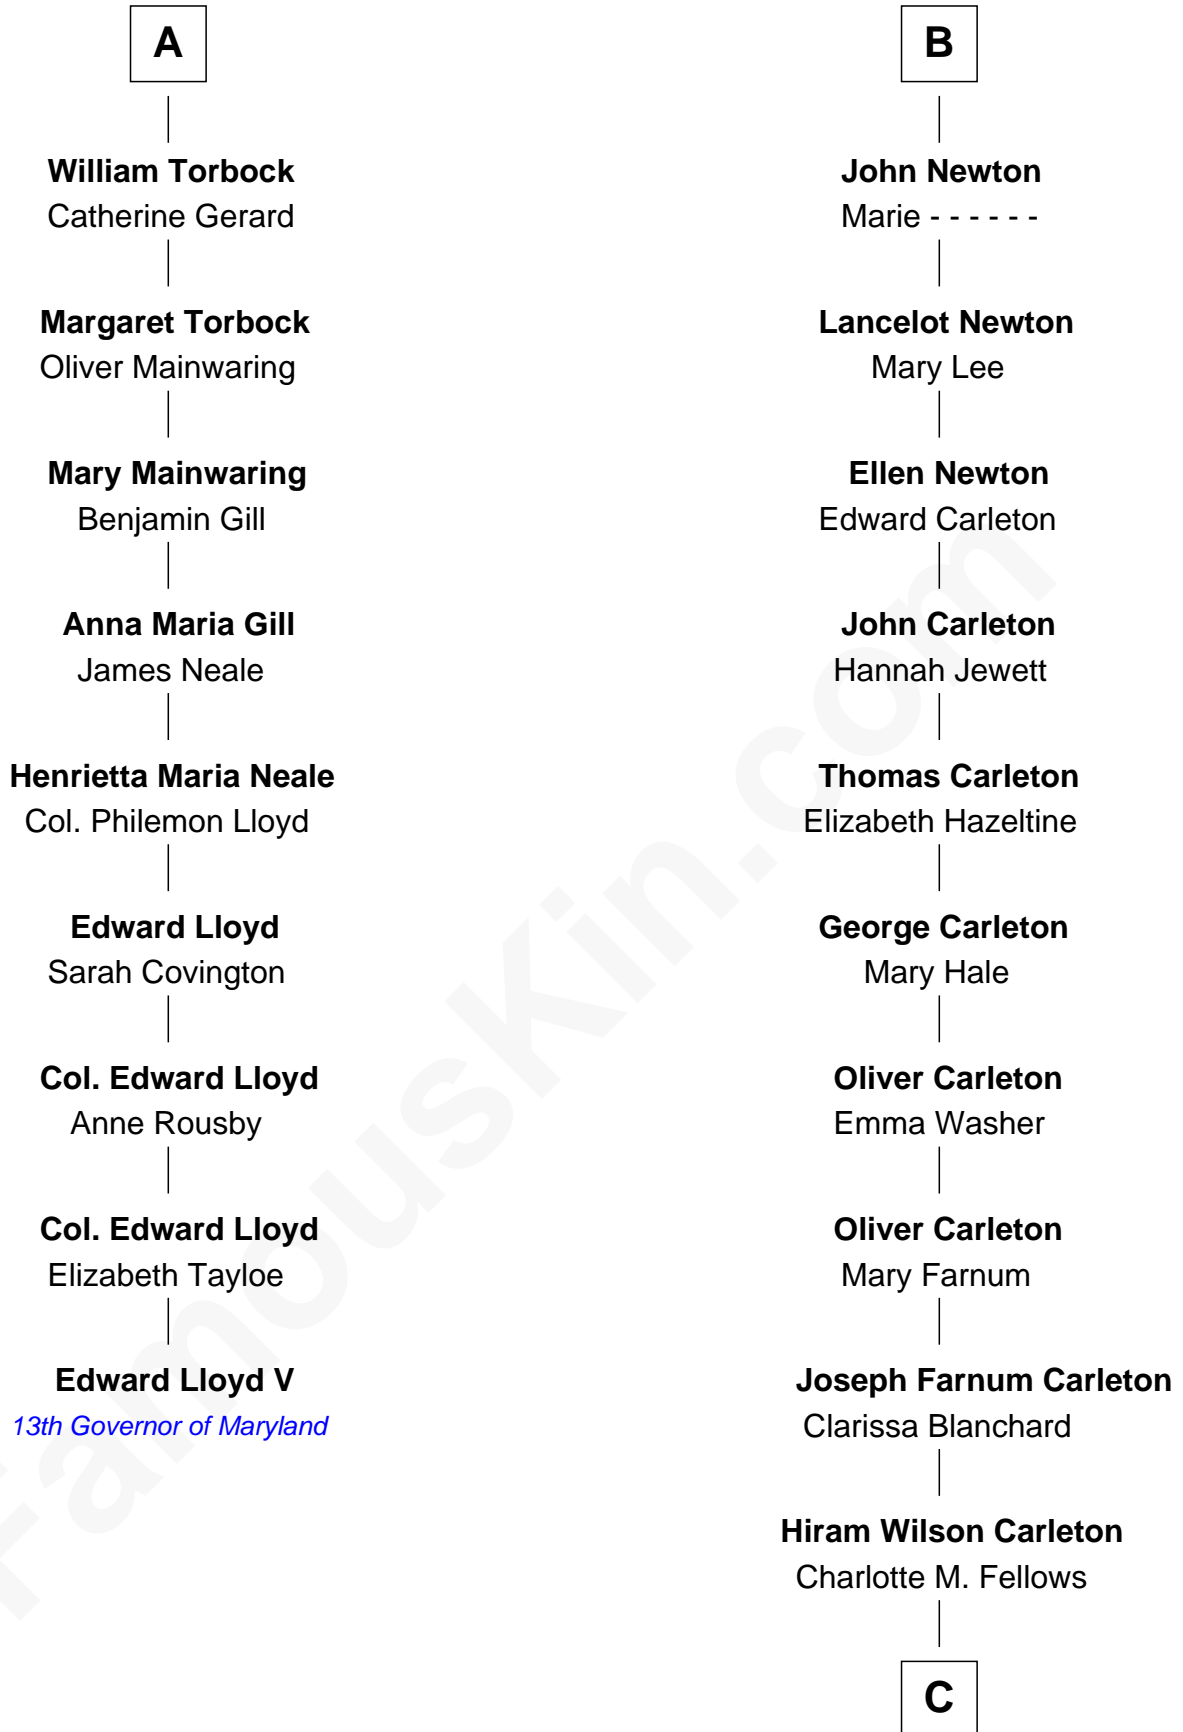

FamousKin.com Relationship Chart of

Edward Lloyd V

13th Governor of Maryland

15th cousin 5 times removed of

Mickey Rourke

Movie Actor

Edmund Fitzalan

Alice de Warenne

Richard Fitzalan
Eleanor Plantagenet

Sir Richard Fitzalan
Elizabeth de Bohun

Elizabeth Fitzalan
Sir Robert Goushill

Joan Goushill
Sir Thomas Stanley

Sir John Stanley
Elizabeth Weever

Margery Stanley
Sir William Torbock

Thomas Torbock
Elizabeth Moore

A

Aline Fitzalan

Sir Roger le Strange

Lucy le Strange
Sir William Willoughby

Margery Willoughby
Sir William FitzHugh

Lora FitzHugh
Sir John Constable

Isabel Constable
Stephen de Thorpe

Margaret Thorpe
John Newton

John Newton
Margaret Grimston

B

C

Joseph Clinton Carleton

Maud Alice Fitts

Hazel May Carleton

Leonard Ernest Cameron