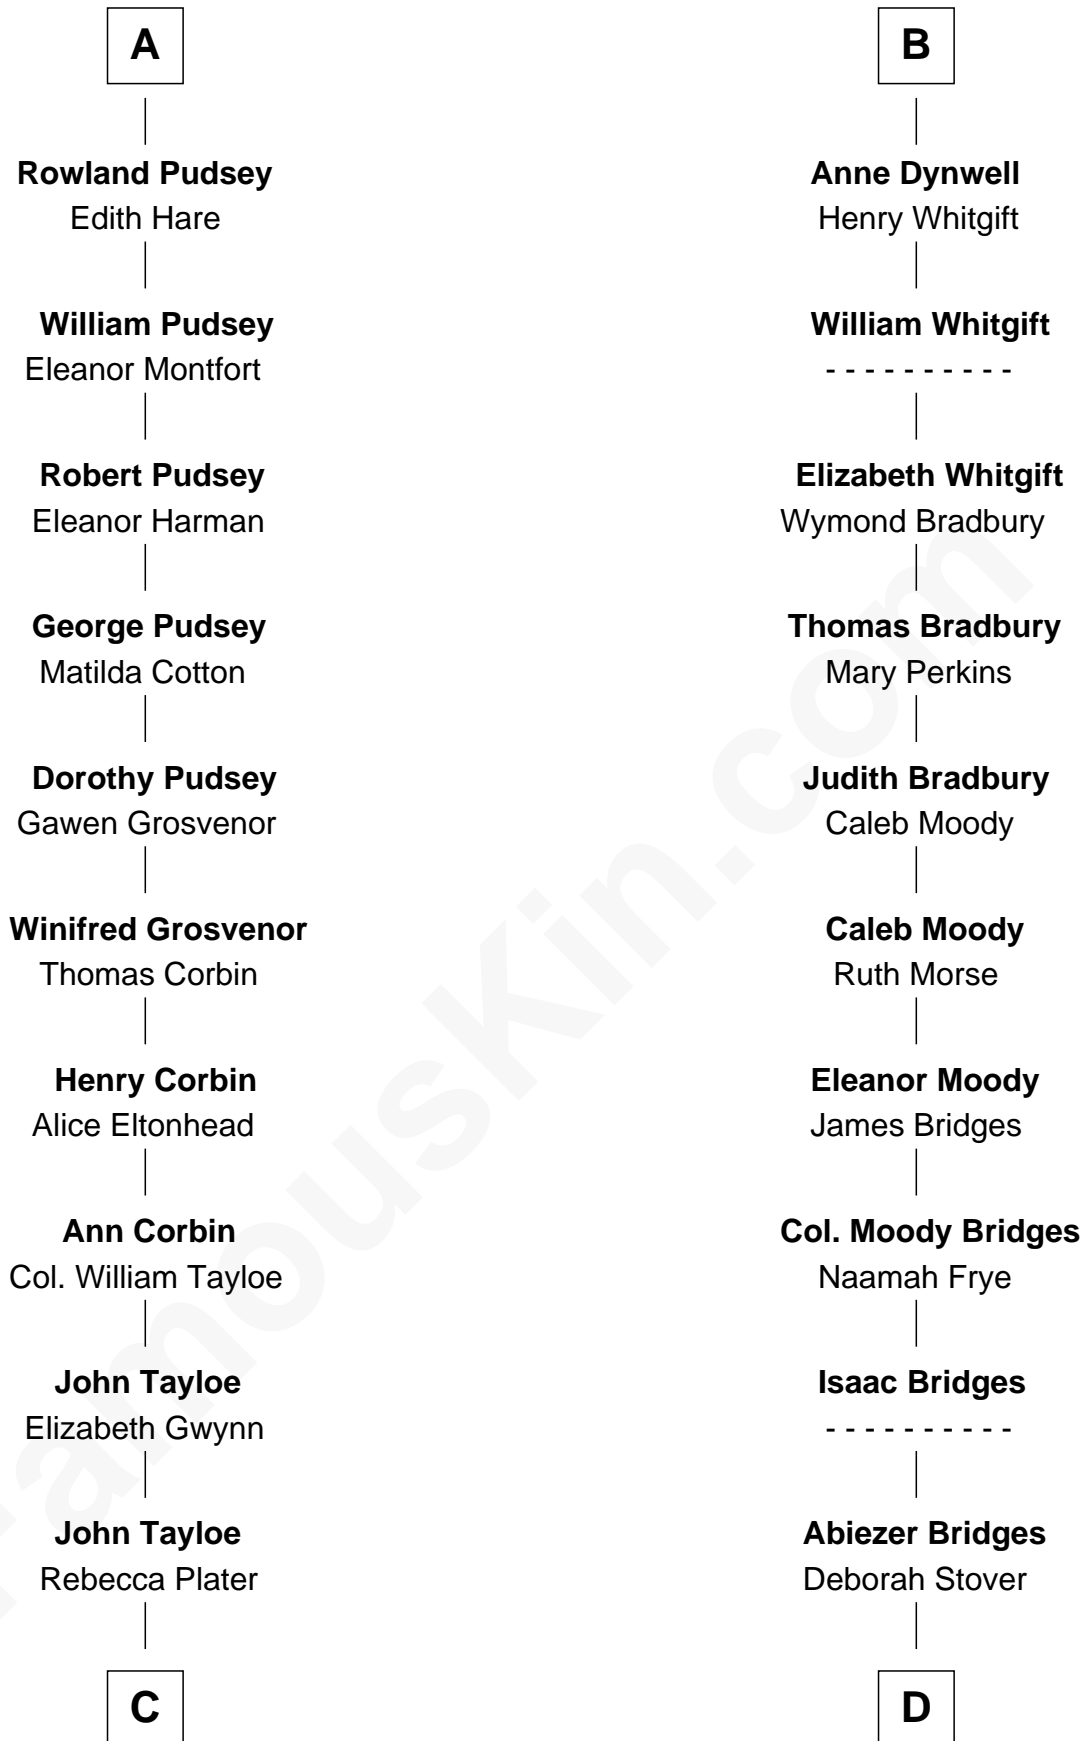

# FamousKin.com Relationship Chart of

**Edward Lloyd V**

*13th Governor of Maryland*

18th cousin 2 times removed of

**Owen Brewster**

*54th Governor of Maine*

**Sir Geoffrey le Scrope**

Ivetta de Ros

**C**

**Elizabeth Tayloe**  
Col. Edward Lloyd

**Edward Lloyd V**  
*13th Governor of Maryland*

**D**

**Rev. Otis Bridges**  
Margaret Owen

**Owen W. Bridges**  
Lydia A. - - - - -

**Carrie S. Bridges**  
William Edmund Brewster

**Owen Brewster**  
*54th Governor of Maine*

FamousKin.com