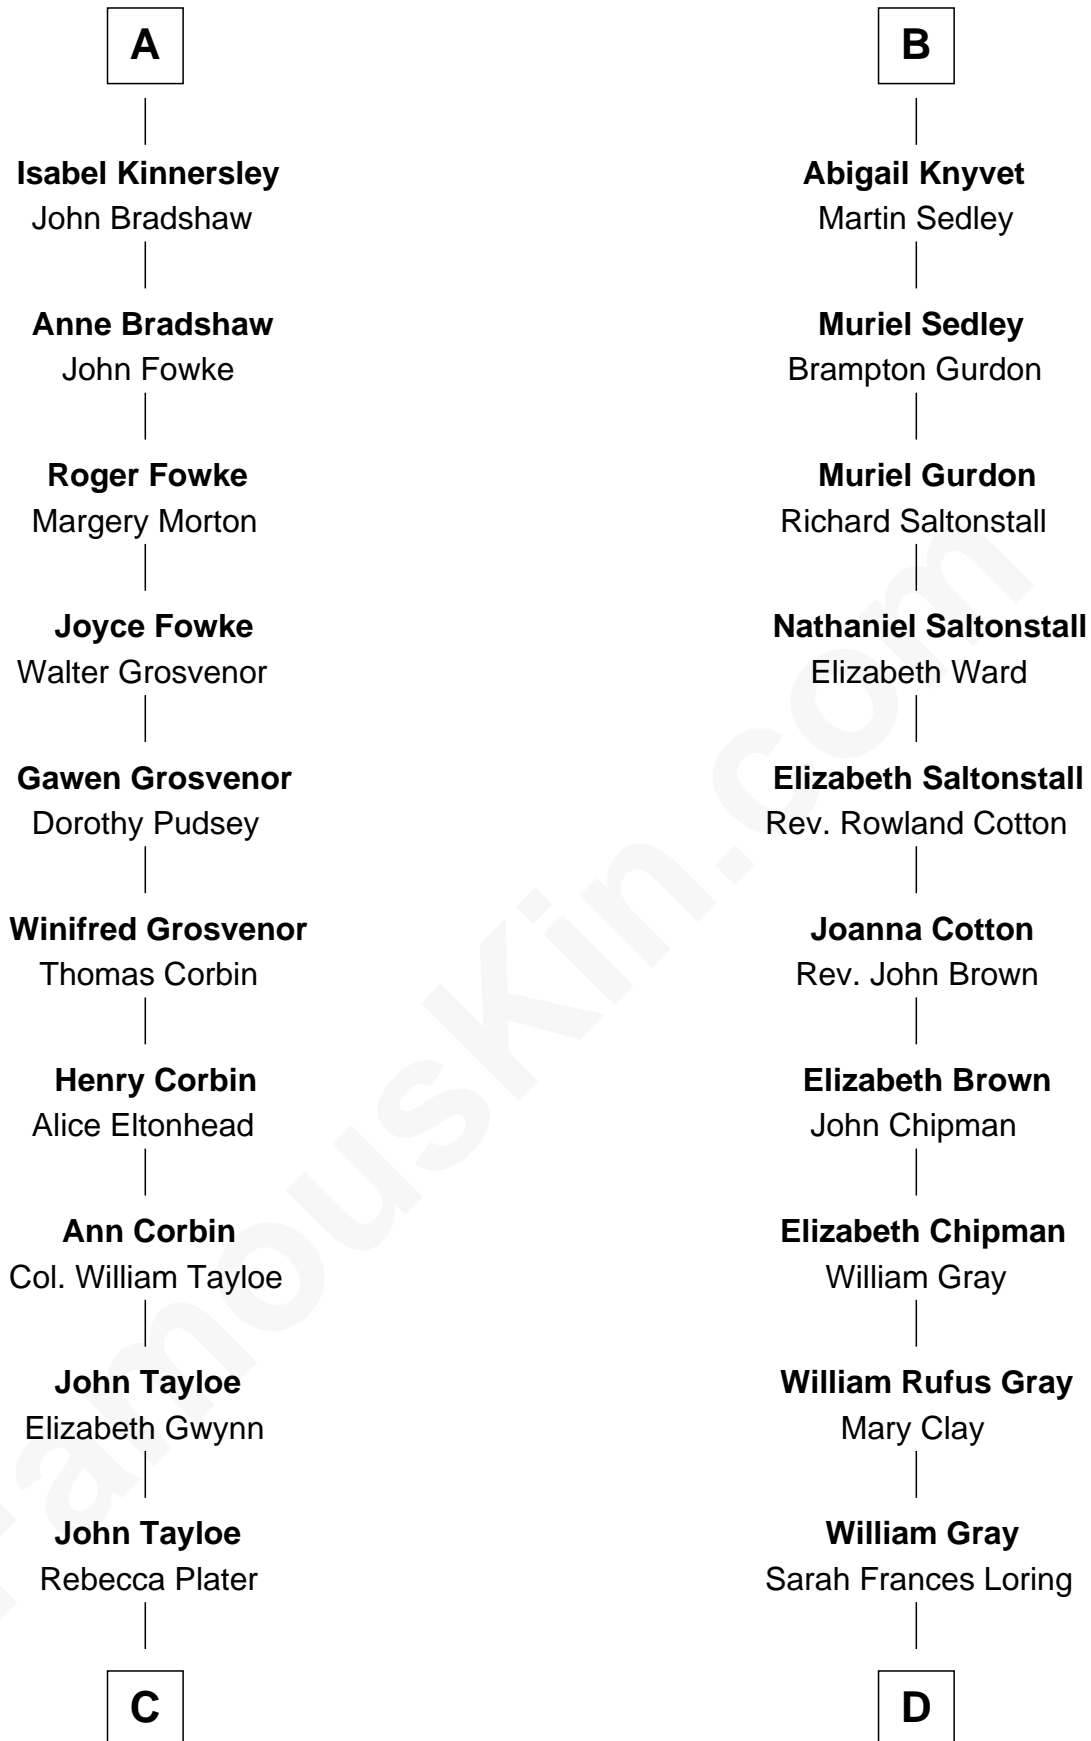

FamousKin.com Relationship Chart of

Edward Lloyd V

13th Governor of Maryland

18th cousin 2 times removed of

Story Musgrave

NASA Astronaut

Sir William de Ros
Margery de Badlesmere

C

Elizabeth Tayloe
Col. Edward Lloyd

Edward Lloyd V
13th Governor of Maryland

D

Edward Gray
Elizabeth Gray Story

Marguerite Gray
John Butler Swann

Marguerite Swann
Percy Musgrave

Story Musgrave
NASA Astronaut