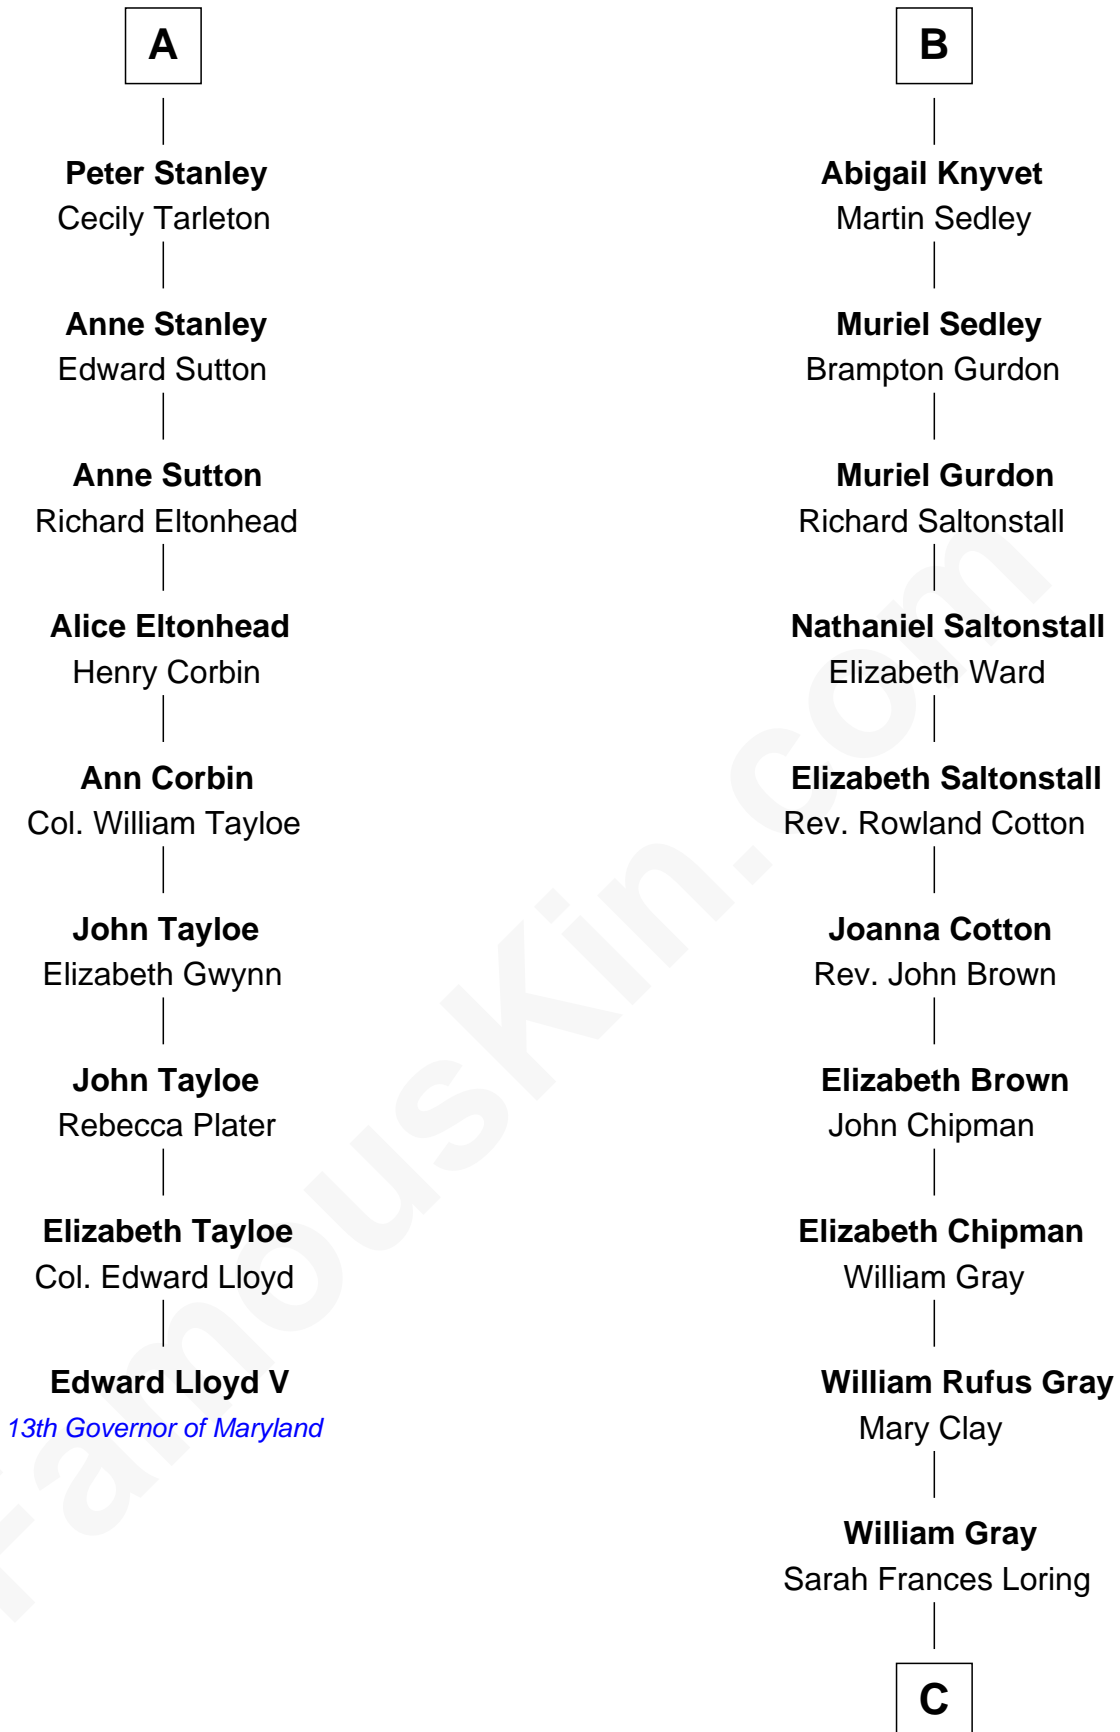

FamousKin.com Relationship Chart of

Edward Lloyd V

13th Governor of Maryland

15th cousin 5 times removed of

Story Musgrave

NASA Astronaut

C

Edward Gray
Elizabeth Gray Story

Marguerite Gray
John Butler Swann

Marguerite Swann
Percy Musgrave

Story Musgrave
NASA Astronaut

FamousKin.com