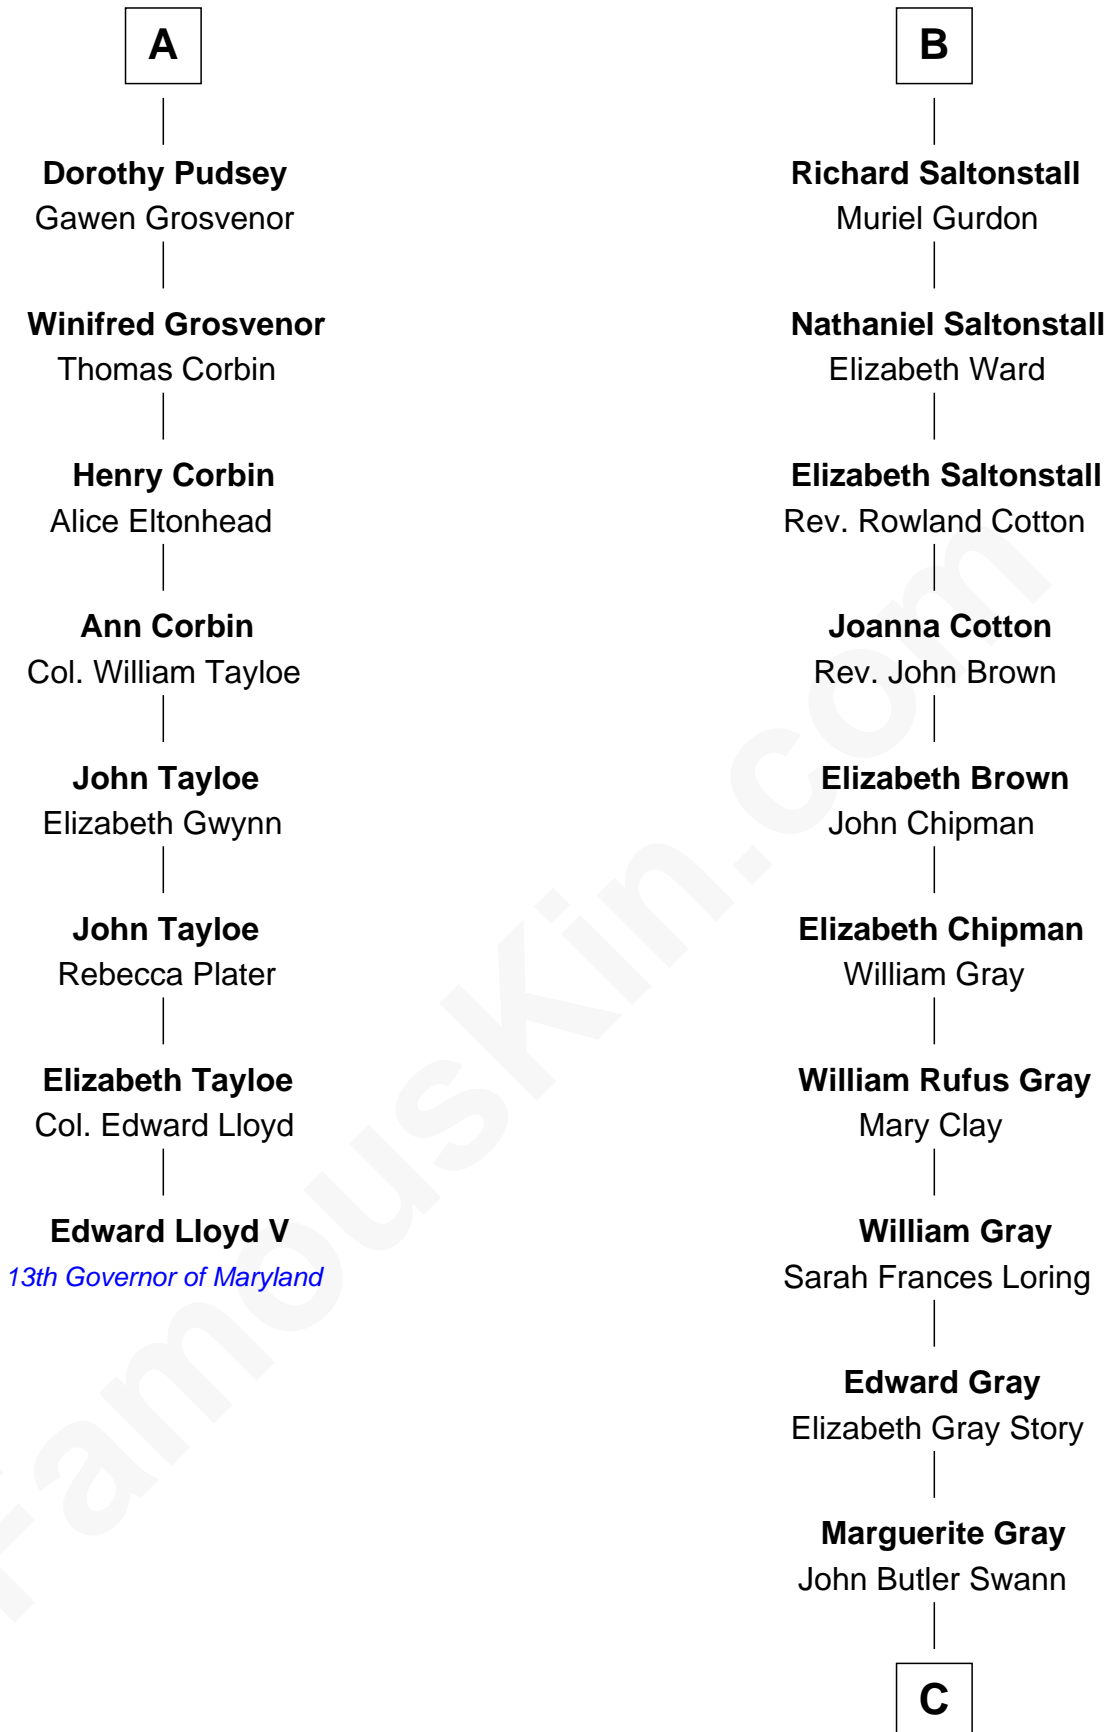

FamousKin.com Relationship Chart of

Edward Lloyd V

13th Governor of Maryland

14th cousin 4 times removed of

Story Musgrave

NASA Astronaut

C

|
Marguerite Swann

Percy Musgrave

|
Story Musgrave

NASA Astronaut

FamousKin.com