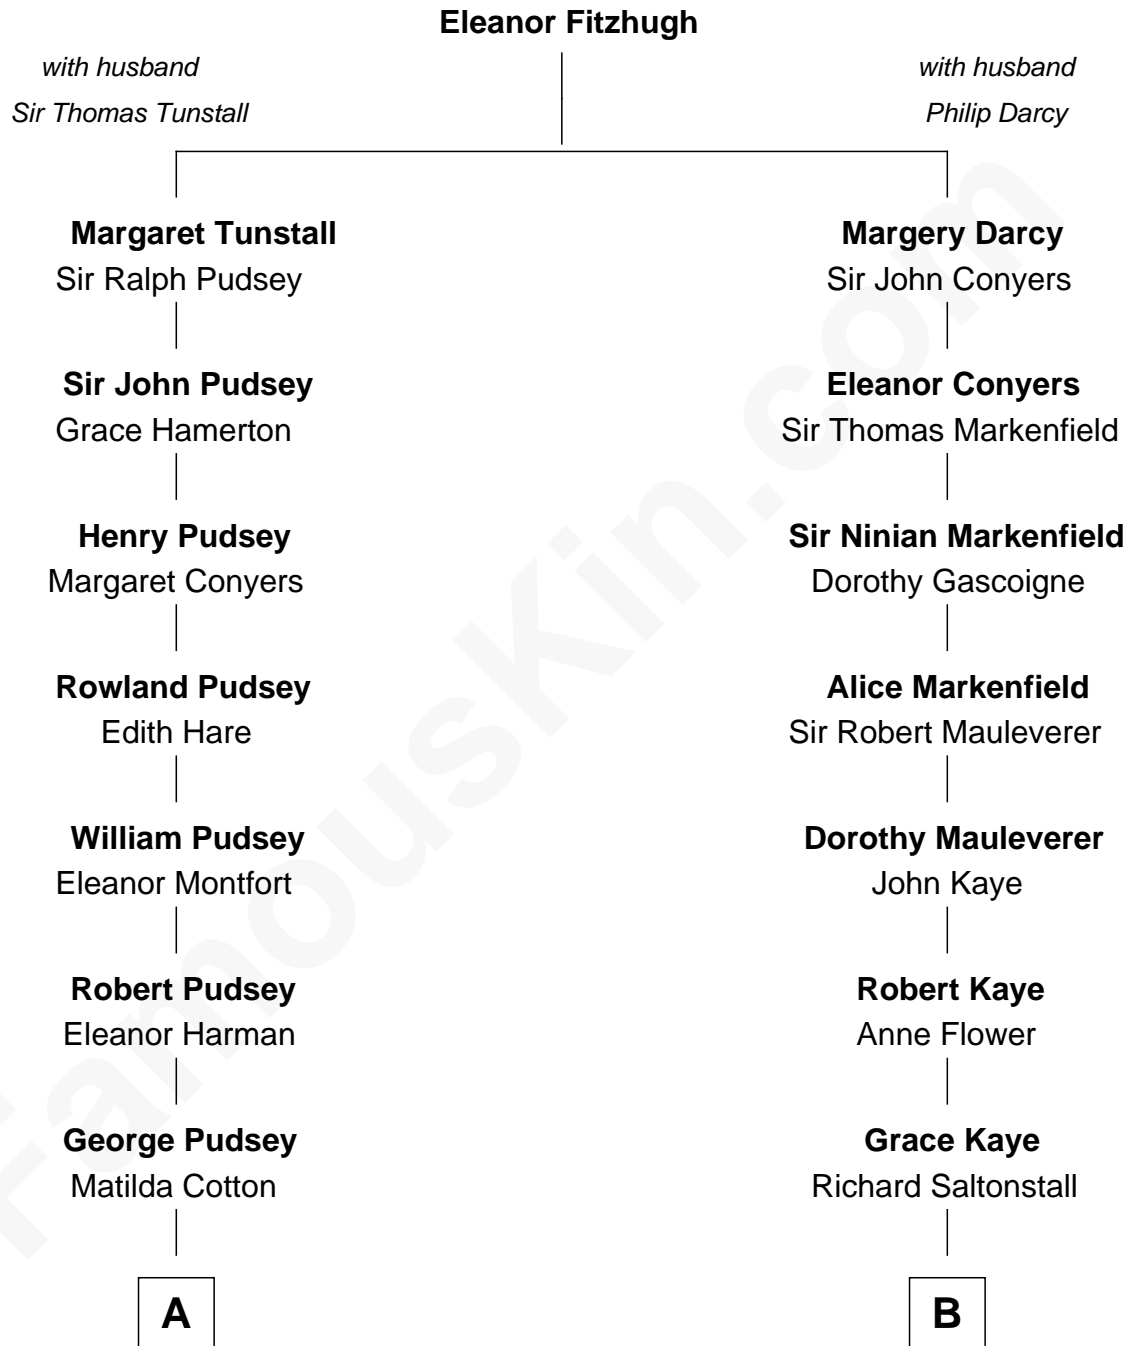

FamousKin.com Relationship Chart of

Edward Lloyd V

13th Governor of Maryland

14th cousin 4 times removed of

Story Musgrave

NASA Astronaut

C

|
Marguerite Swann

Percy Musgrave

|
Story Musgrave

NASA Astronaut

FamousKin.com