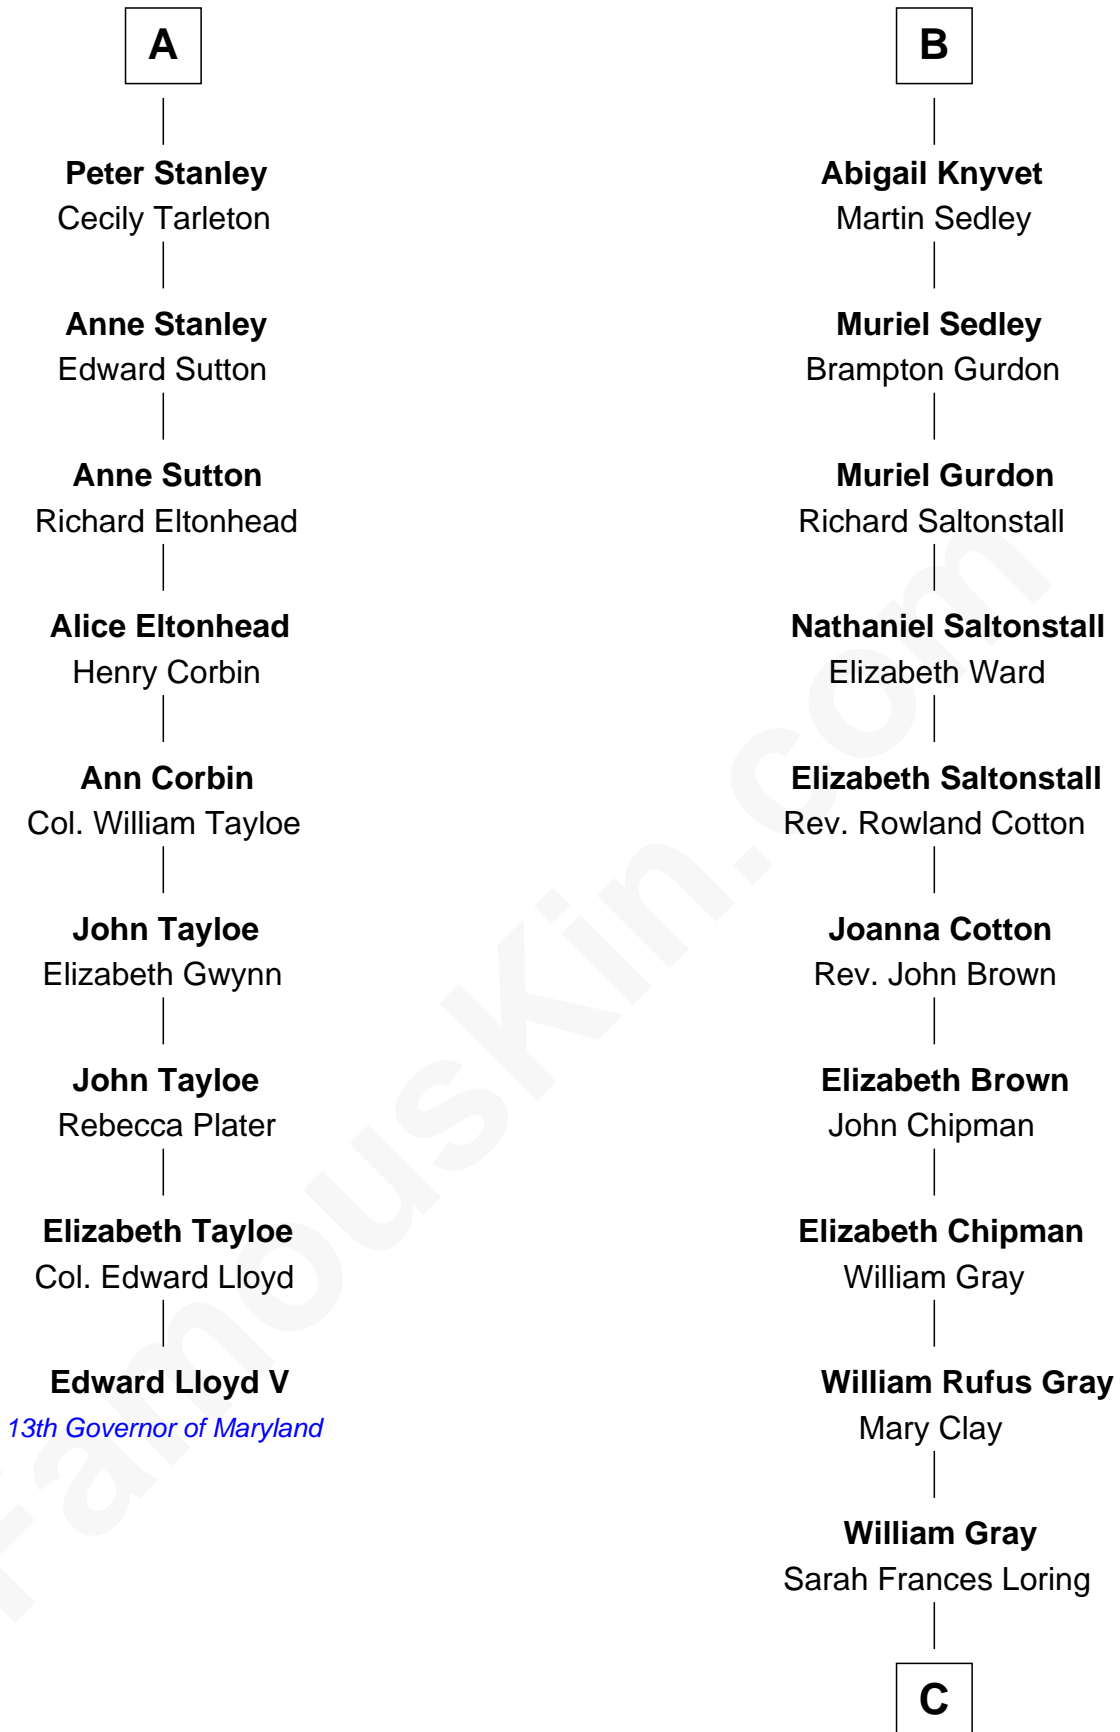

FamousKin.com Relationship Chart of

Edward Lloyd V

13th Governor of Maryland

15th cousin 5 times removed of

Story Musgrave

NASA Astronaut

Sir Robert de Holland

Maude la Zouche

Maude de Holland
Sir Thomas de Swinnerton

Sir Robert de Swinnerton
Elizabeth de Beke

Maud de Swinnerton
Sir John Savage

Mary Savage
William Stanley

William Stanley
Alice Hoghton

Sir William Stanley
Agnes Grosvenor

Sir William Stanley
Anne Harington

A

Thomas Holand
Joan Plantagenet

John de Holand
Elizabeth of Lancaster

Constance de Holand
Sir John Grey

Alice Grey
Sir William Knyvet

Sir Edmund Knyvet
Eleanor Tyrrel

Edmund Knyvet
Jane Bouchier

John Knyvet
Agnes Harcourt

B

C

Edward Gray
Elizabeth Gray Story

Marguerite Gray
John Butler Swann

Marguerite Swann
Percy Musgrave

Story Musgrave
NASA Astronaut

FamousKin.com