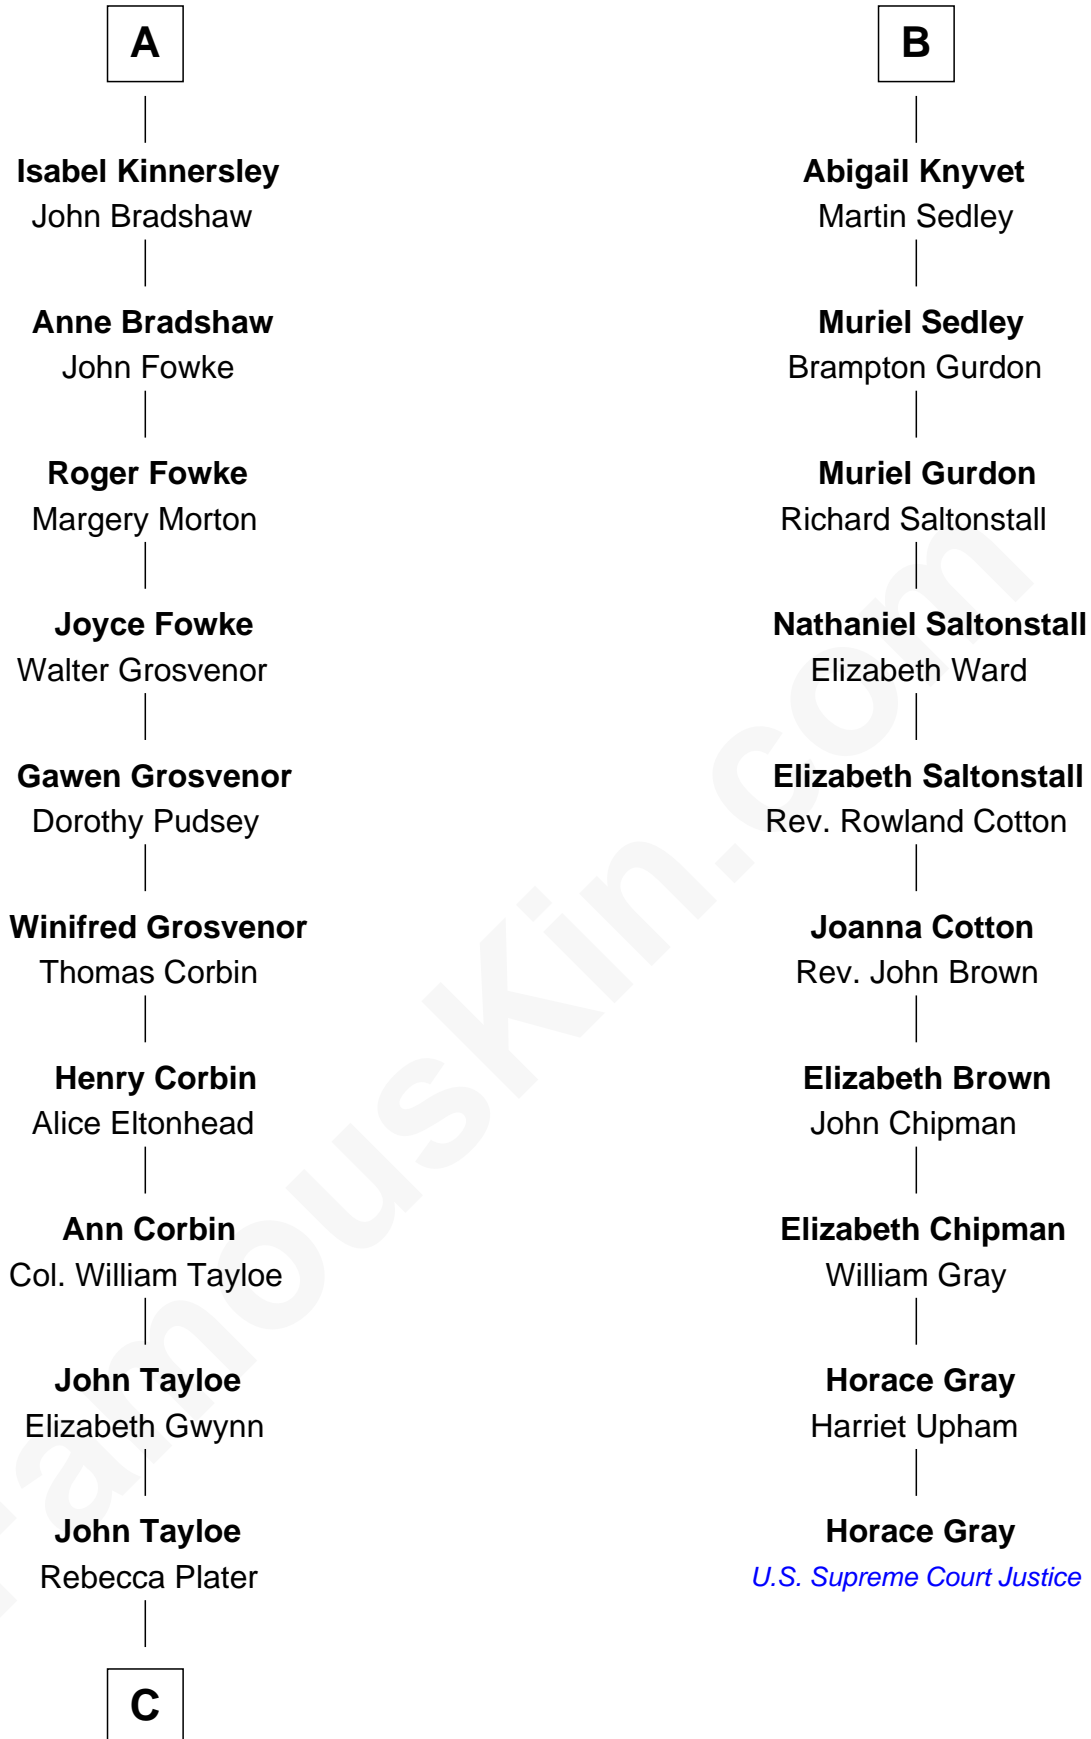

FamousKin.com Relationship Chart of

Edward Lloyd V

13th Governor of Maryland

16th cousin 2 times removed of

Horace Gray

U.S. Supreme Court Justice

Sir William de Ros
Margery de Badlesmere

C

—
Elizabeth Tayloe
Col. Edward Lloyd

—
Edward Lloyd V
13th Governor of Maryland

FamousKin.com