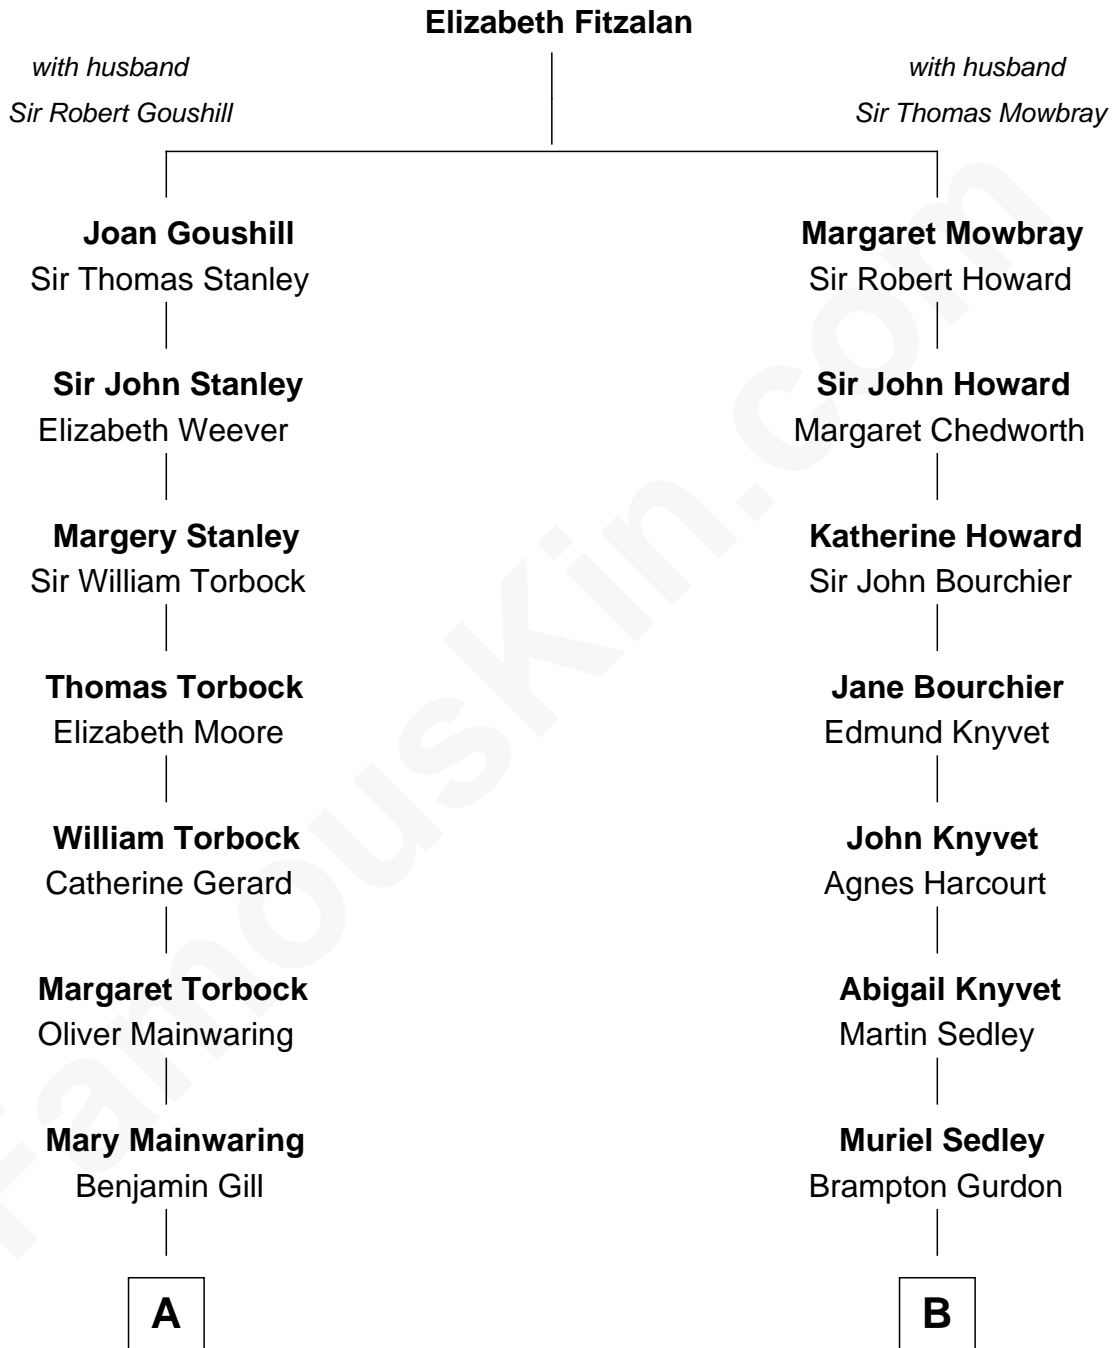

# FamousKin.com Relationship Chart of

**Edward Lloyd V**

*13th Governor of Maryland*

12th cousin 2 times removed of

**Horace Gray**

*U.S. Supreme Court Justice*

**A**

**Anna Maria Gill**

James Neale

**Henrietta Maria Neale**

Col. Philemon Lloyd

**Edward Lloyd**

Sarah Covington

**Col. Edward Lloyd**

Anne Rousby

**Col. Edward Lloyd**

Elizabeth Tayloe

**Edward Lloyd V**

*13th Governor of Maryland*

**B**

**Muriel Gurdon**

Richard Saltonstall

**Nathaniel Saltonstall**

Elizabeth Ward