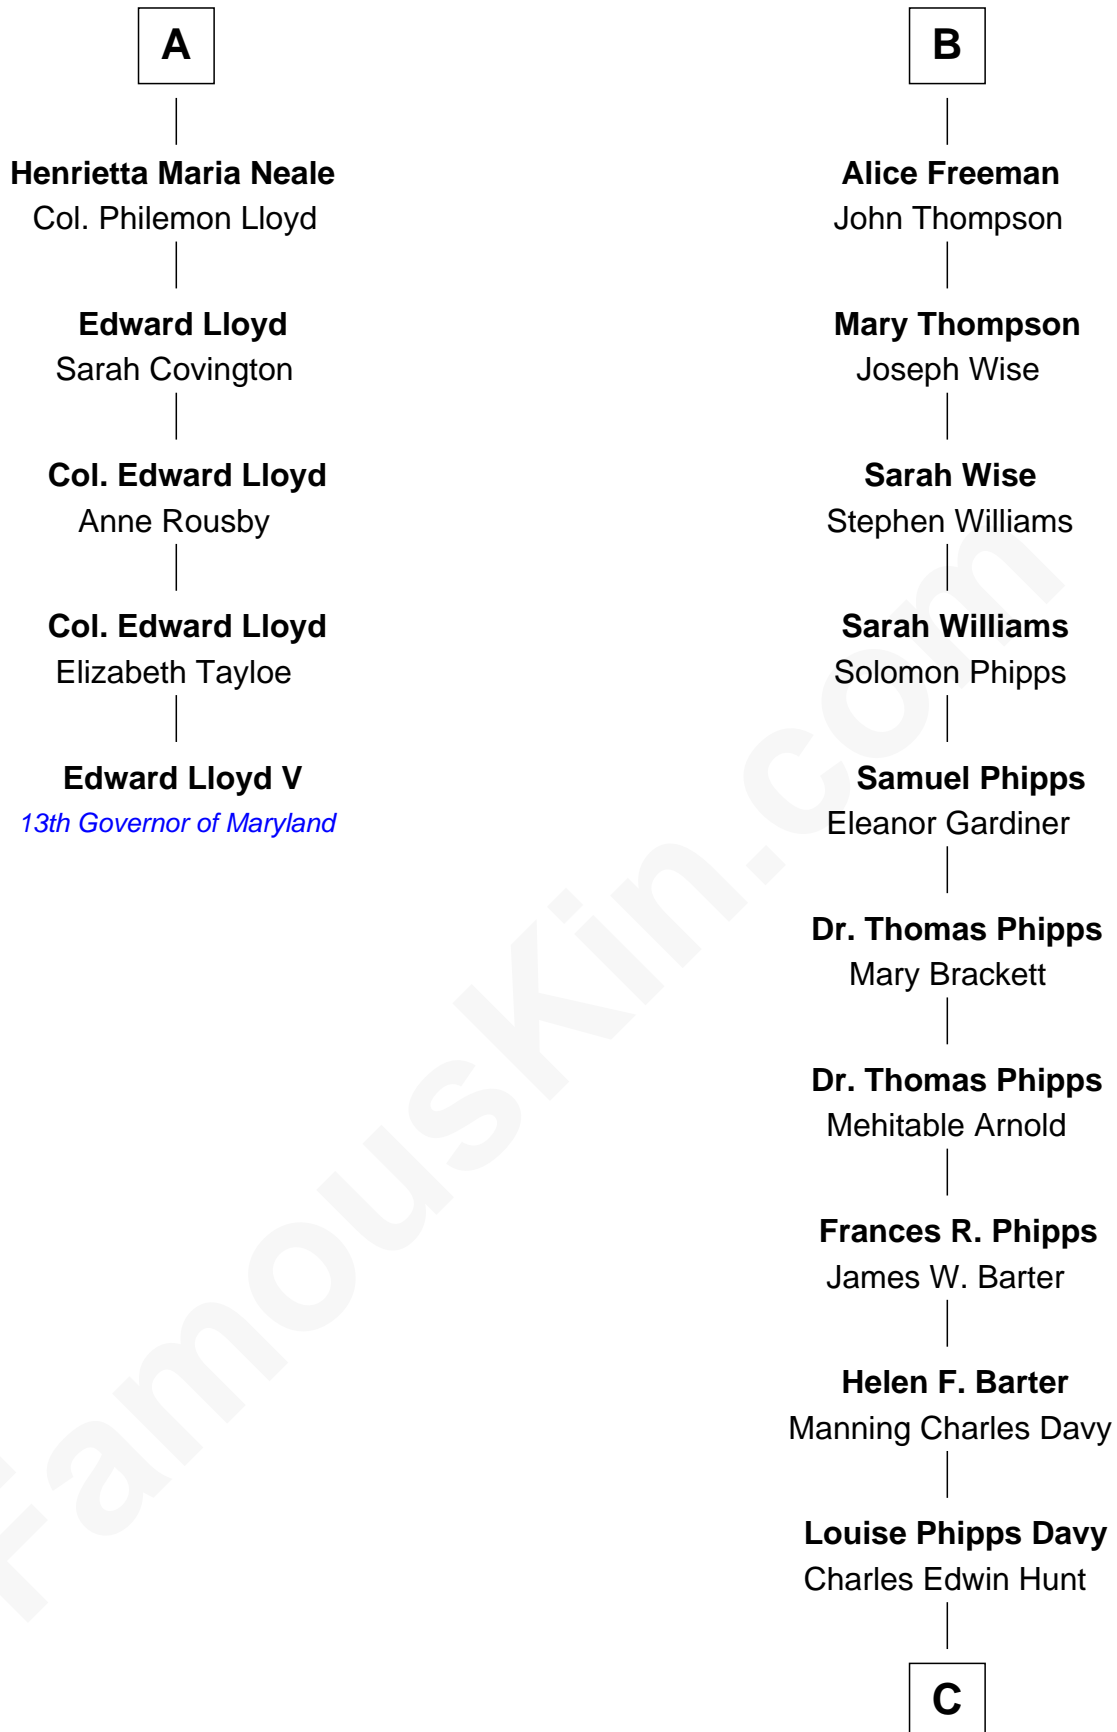

FamousKin.com Relationship Chart of

Edward Lloyd V

13th Governor of Maryland

11th cousin 7 times removed of

Linda Hunt

TV and Movie Actress

Sir John Throckmorton

Eleanor Spinney

Sir Thomas Throckmorton

Margaret Olney

Sir Robert Throckmorton

Catherine Marrow

Richard Throckmorton

Jane Beaufoe

Goditha Throckmorton

Thomas Neale

Thomas Winslow

Agnes Winslow

John Giffard

Thomas Giffard

Joan Langston

Amy Giffard

Richard Samwell

Susanna Samwell

Peter Edwards

Edward Edwards

Ursula Coles

Margaret Edwards

Henry Freeman

B

C

Raymond Davy Hunt