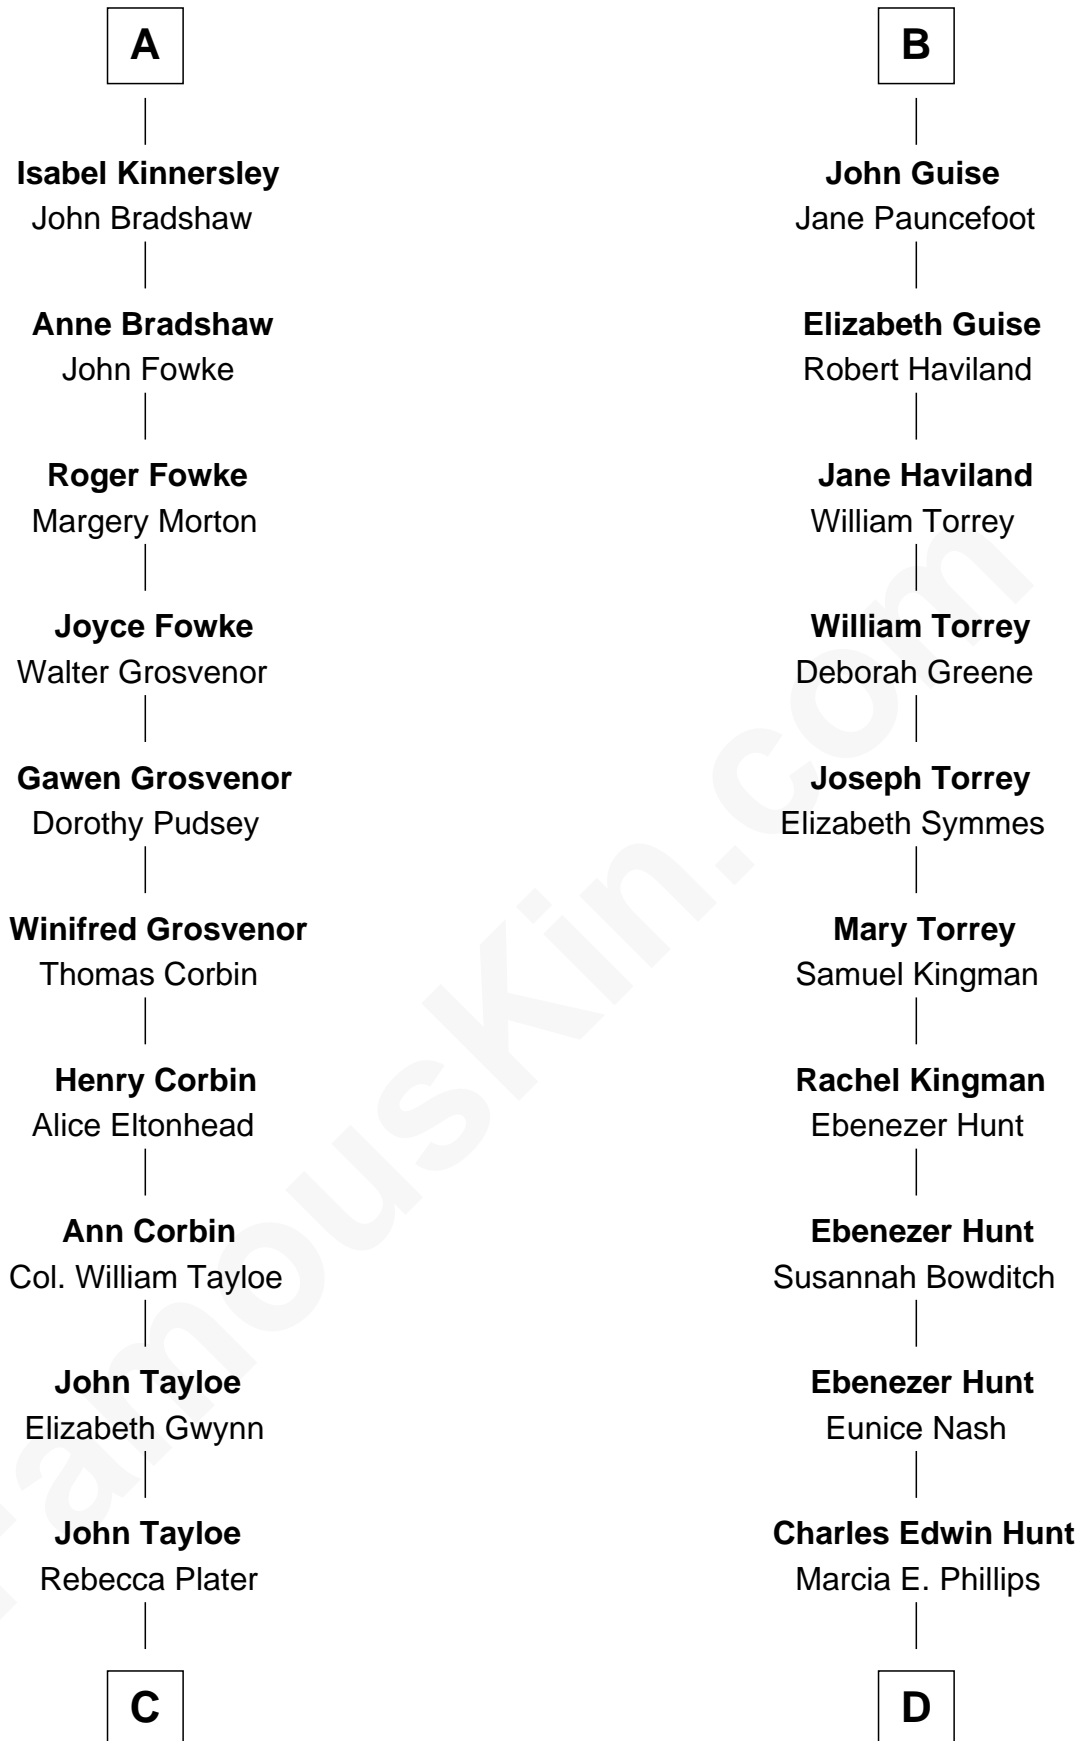

FamousKin.com Relationship Chart of

Edward Lloyd V

13th Governor of Maryland

18th cousin 2 times removed of

Linda Hunt

TV and Movie Actress

Sir William de Ros
Margery de Badlesmere

C

Elizabeth Tayloe
Col. Edward Lloyd

Edward Lloyd V
13th Governor of Maryland

D

Charles Phillips Hunt
Ella Maria Read

Charles Edwin Hunt
Louise Phipps Davy

Raymond Davy Hunt
Elsie R. Doying

Linda Hunt
TV and Movie Actress