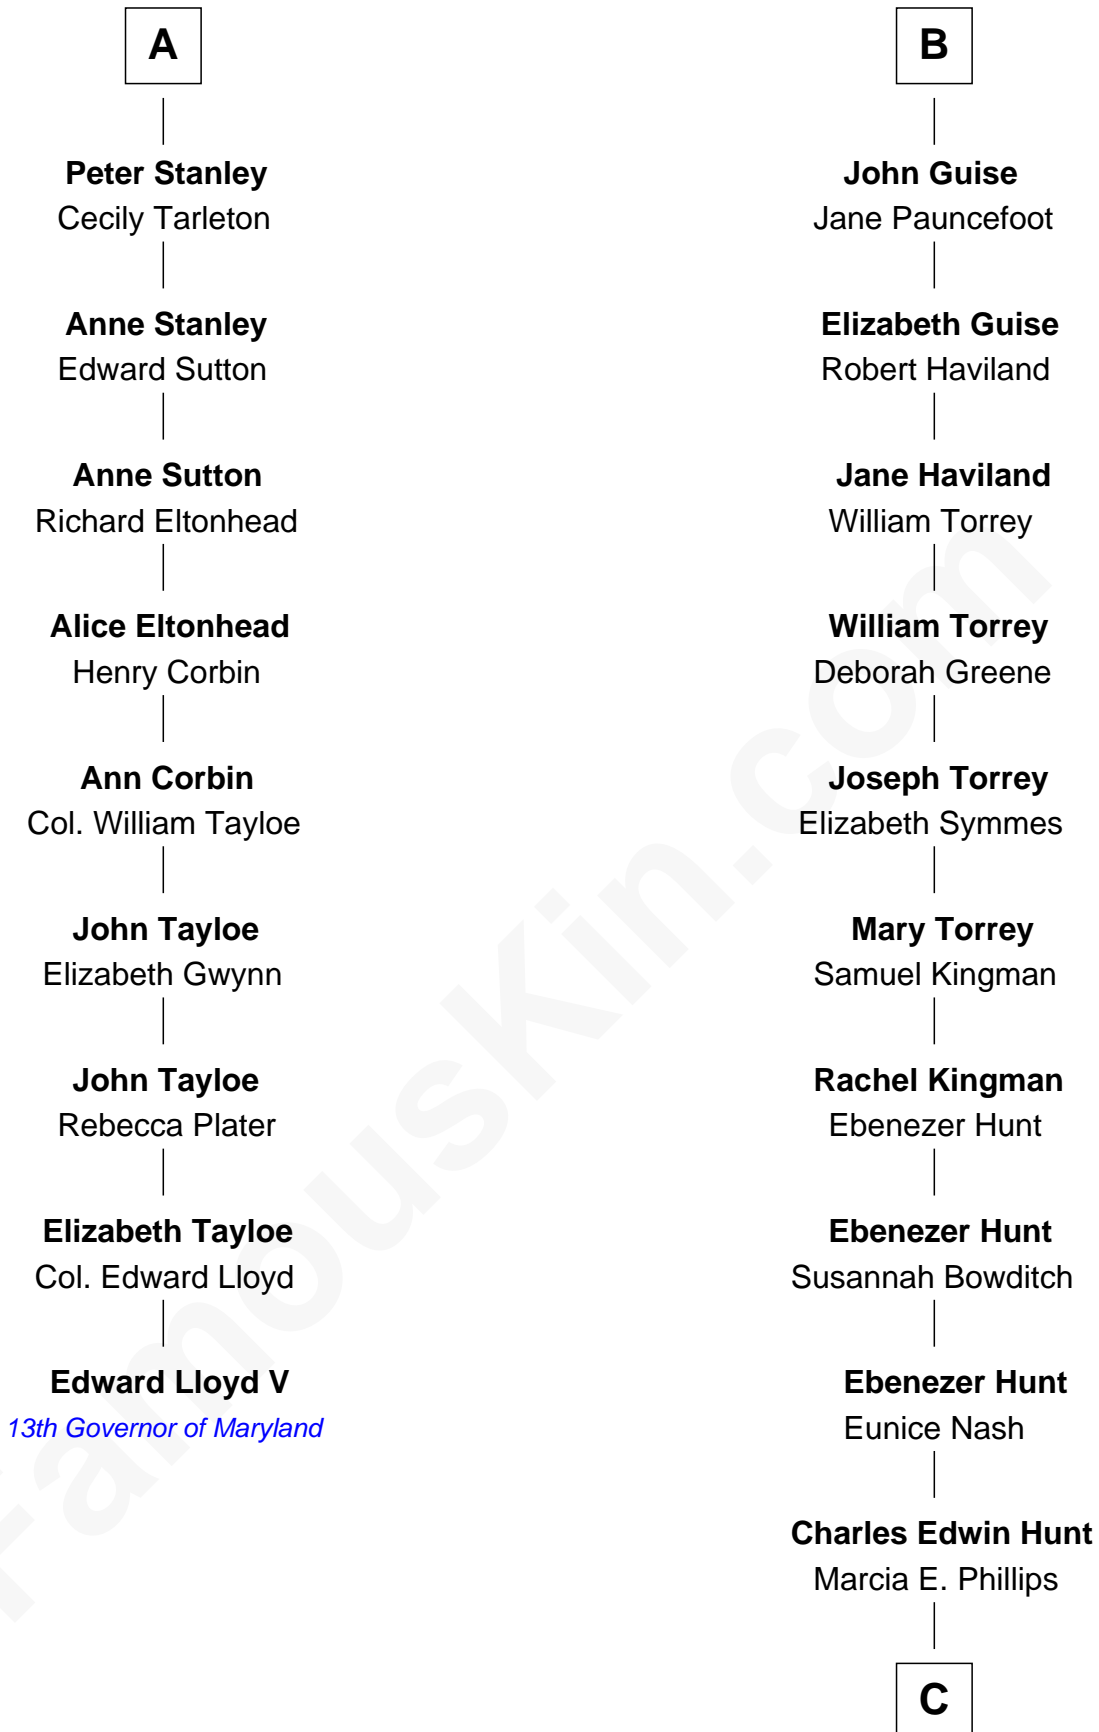

FamousKin.com Relationship Chart of

Edward Lloyd V

13th Governor of Maryland

15th cousin 5 times removed of

Linda Hunt

TV and Movie Actress

Ralph de Stafford

*with wife
Katherine de Hastang*

Sir William Stanley
Anne Harington

Beatrice de Stafford
Thomas de Ros

Margaret de Ros
Sir Reynold Grey

Sir John Grey
Constance de Holand

Sir Edmund Grey
Katherine Percy

Anne Grey
Sir John Grey

Probable

Tacy Grey
John Guise

William Guise
Mary Rotsey

A

B

C

Charles Phillips Hunt

Ella Maria Read

Charles Edwin Hunt

Louise Phipps Davy