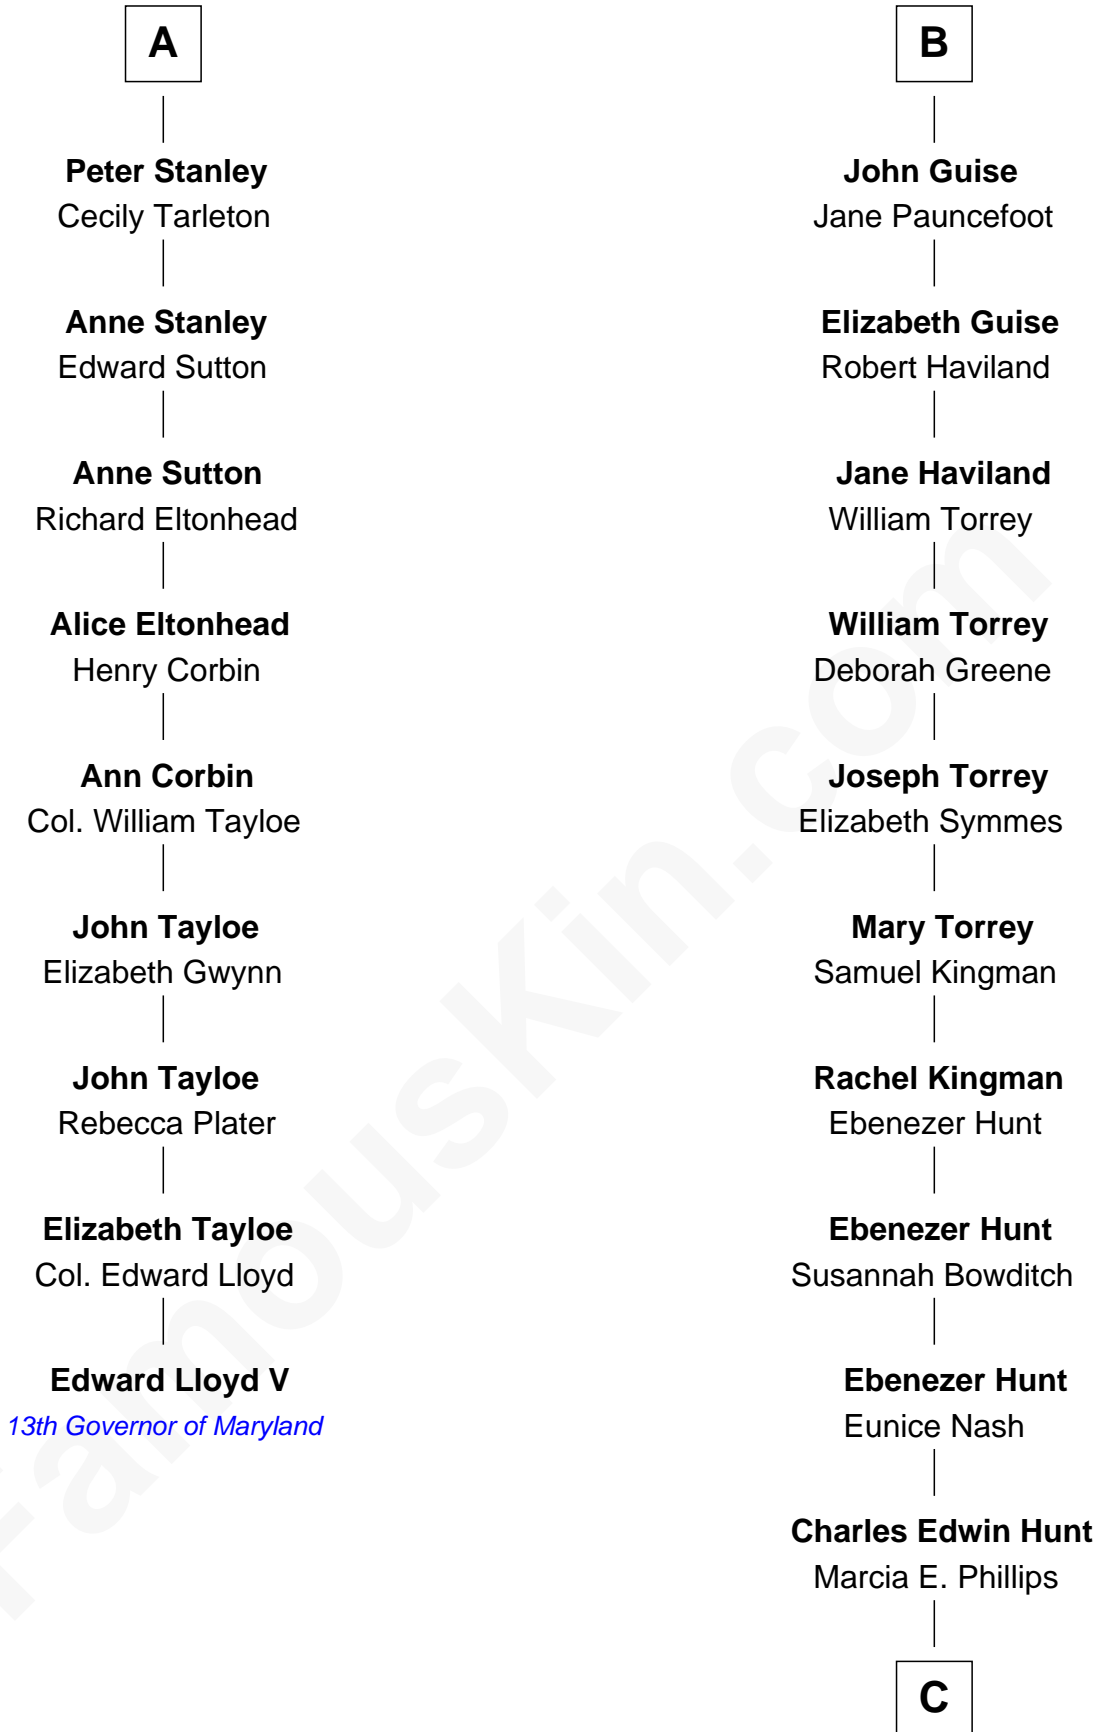

# FamousKin.com Relationship Chart of

**Edward Lloyd V**

*13th Governor of Maryland*

15th cousin 5 times removed of

**Linda Hunt**

*TV and Movie Actress*

**Sir Robert de Holland**

Maude la Zouche

**C**

**Charles Phillips Hunt**

Ella Maria Read

**Charles Edwin Hunt**

Louise Phipps Davy

**Raymond Davy Hunt**

Elsie R. Doying

**Linda Hunt**