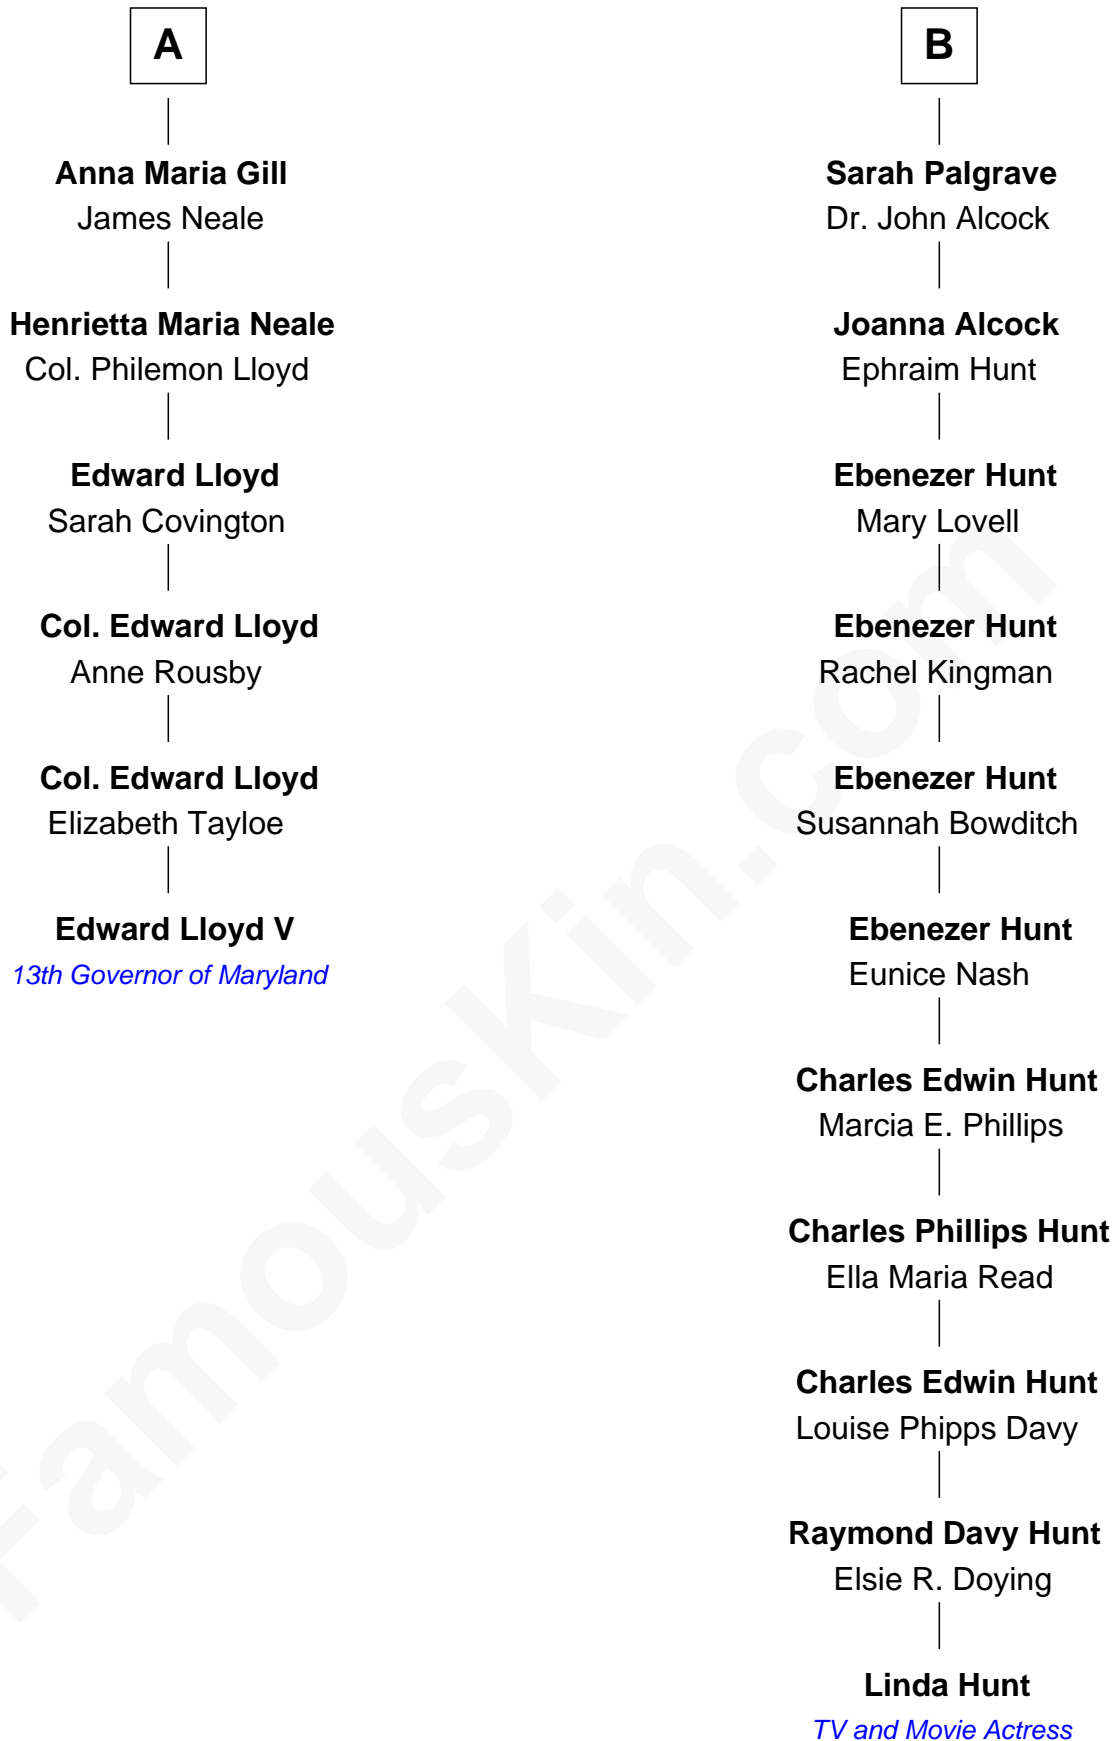

Linda Hunt photo by [RedCarpetReport](#) [(CC BY-SA 2.0)](#)