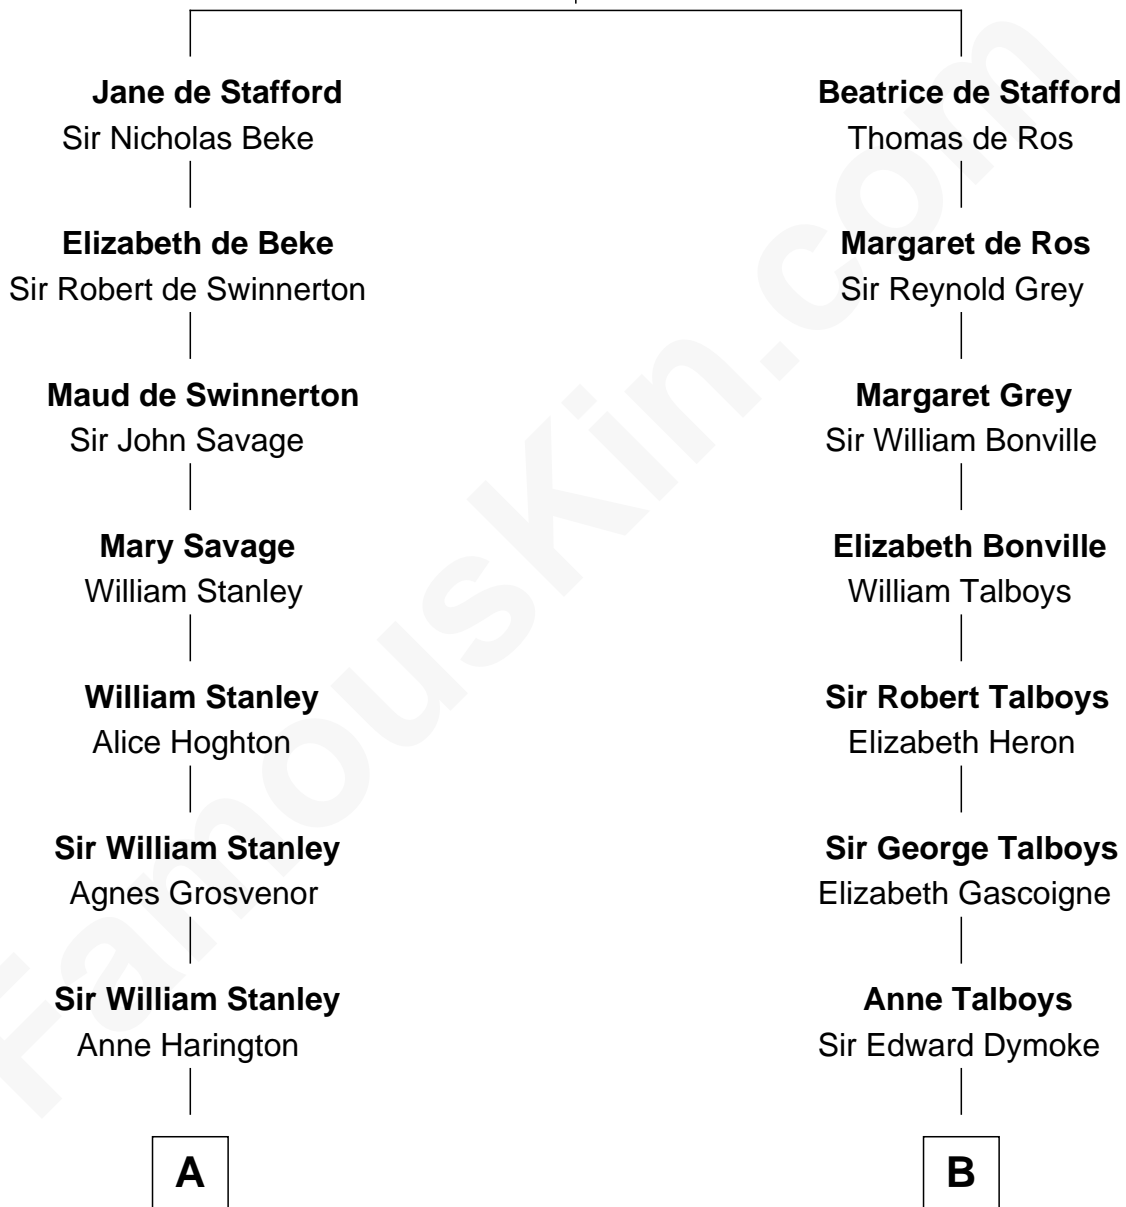

# FamousKin.com Relationship Chart of

**Edward Lloyd V**

*13th Governor of Maryland*

15th cousin 3 times removed of

**General George S. Patton**

*U.S. Army - World War II*

**Ralph de Stafford**

*with wife  
Katherine de Hastang*

*with wife  
Margaret de Audley*

**C**

George Smith Patton

Ruth Wilson

General George S. Patton

*U.S. Army - World War II*

FamousKin.com