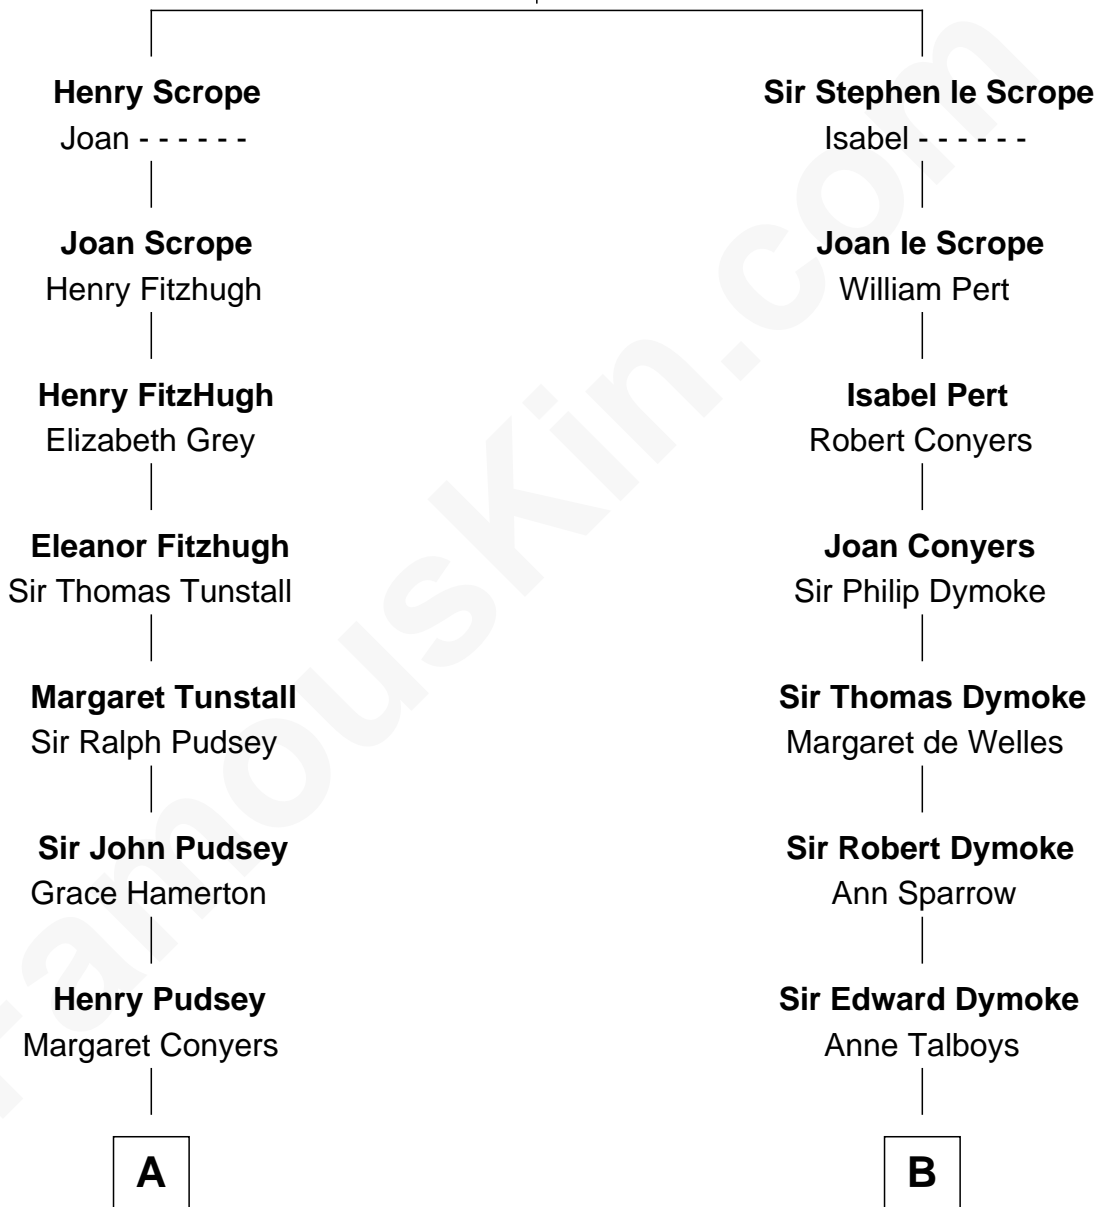

FamousKin.com Relationship Chart of

Edward Lloyd V

13th Governor of Maryland

18th cousin of

General George S. Patton

U.S. Army - World War II

Sir Geoffrey le Scrope

Ivetta de Ros

C

Elizabeth Tayloe
Col. Edward Lloyd

Edward Lloyd V
13th Governor of Maryland

D

George Smith Patton
Ruth Wilson

General George S. Patton
U.S. Army - World War II

FamousKin.com