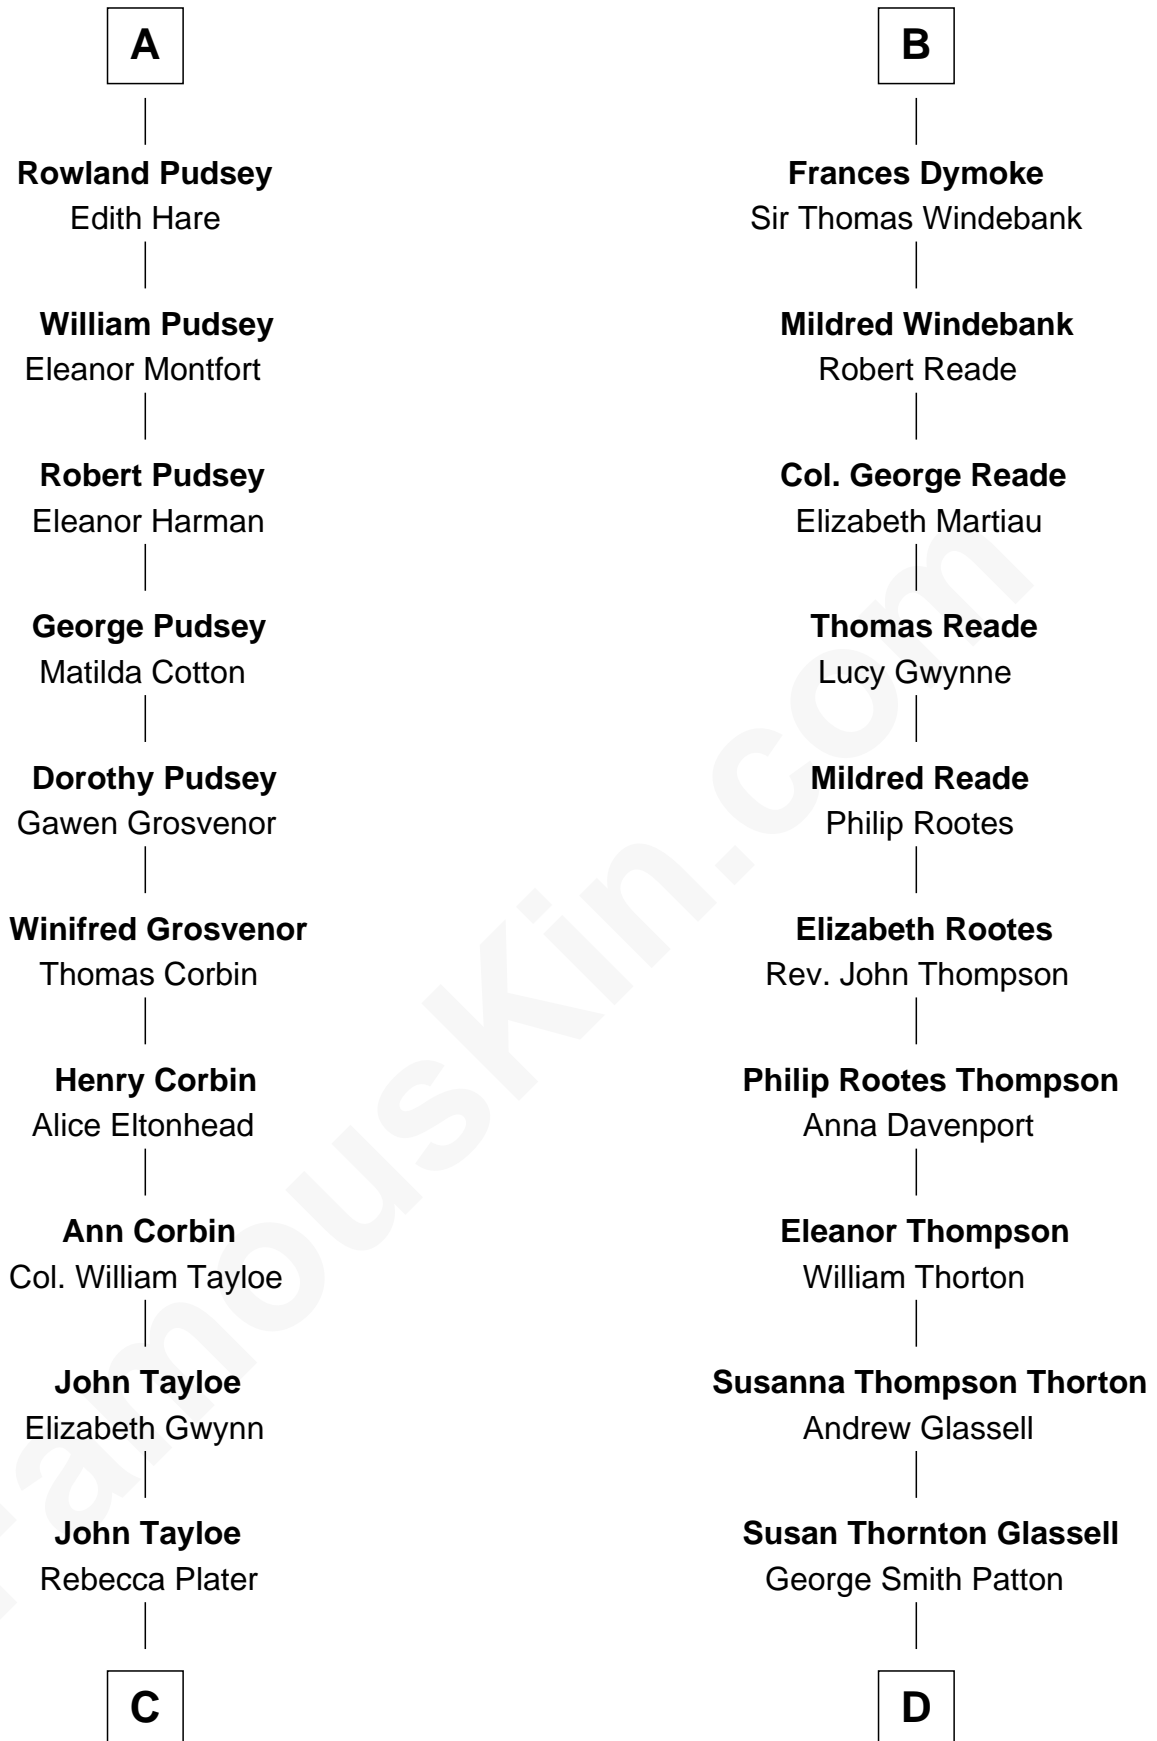

FamousKin.com Relationship Chart of

Edward Lloyd V

13th Governor of Maryland

18th cousin of

General George S. Patton

U.S. Army - World War II

Sir Geoffrey le Scrope

Ivetta de Ros

C

Elizabeth Tayloe
Col. Edward Lloyd

Edward Lloyd V
13th Governor of Maryland

D

George Smith Patton
Ruth Wilson

General George S. Patton
U.S. Army - World War II

FamousKin.com