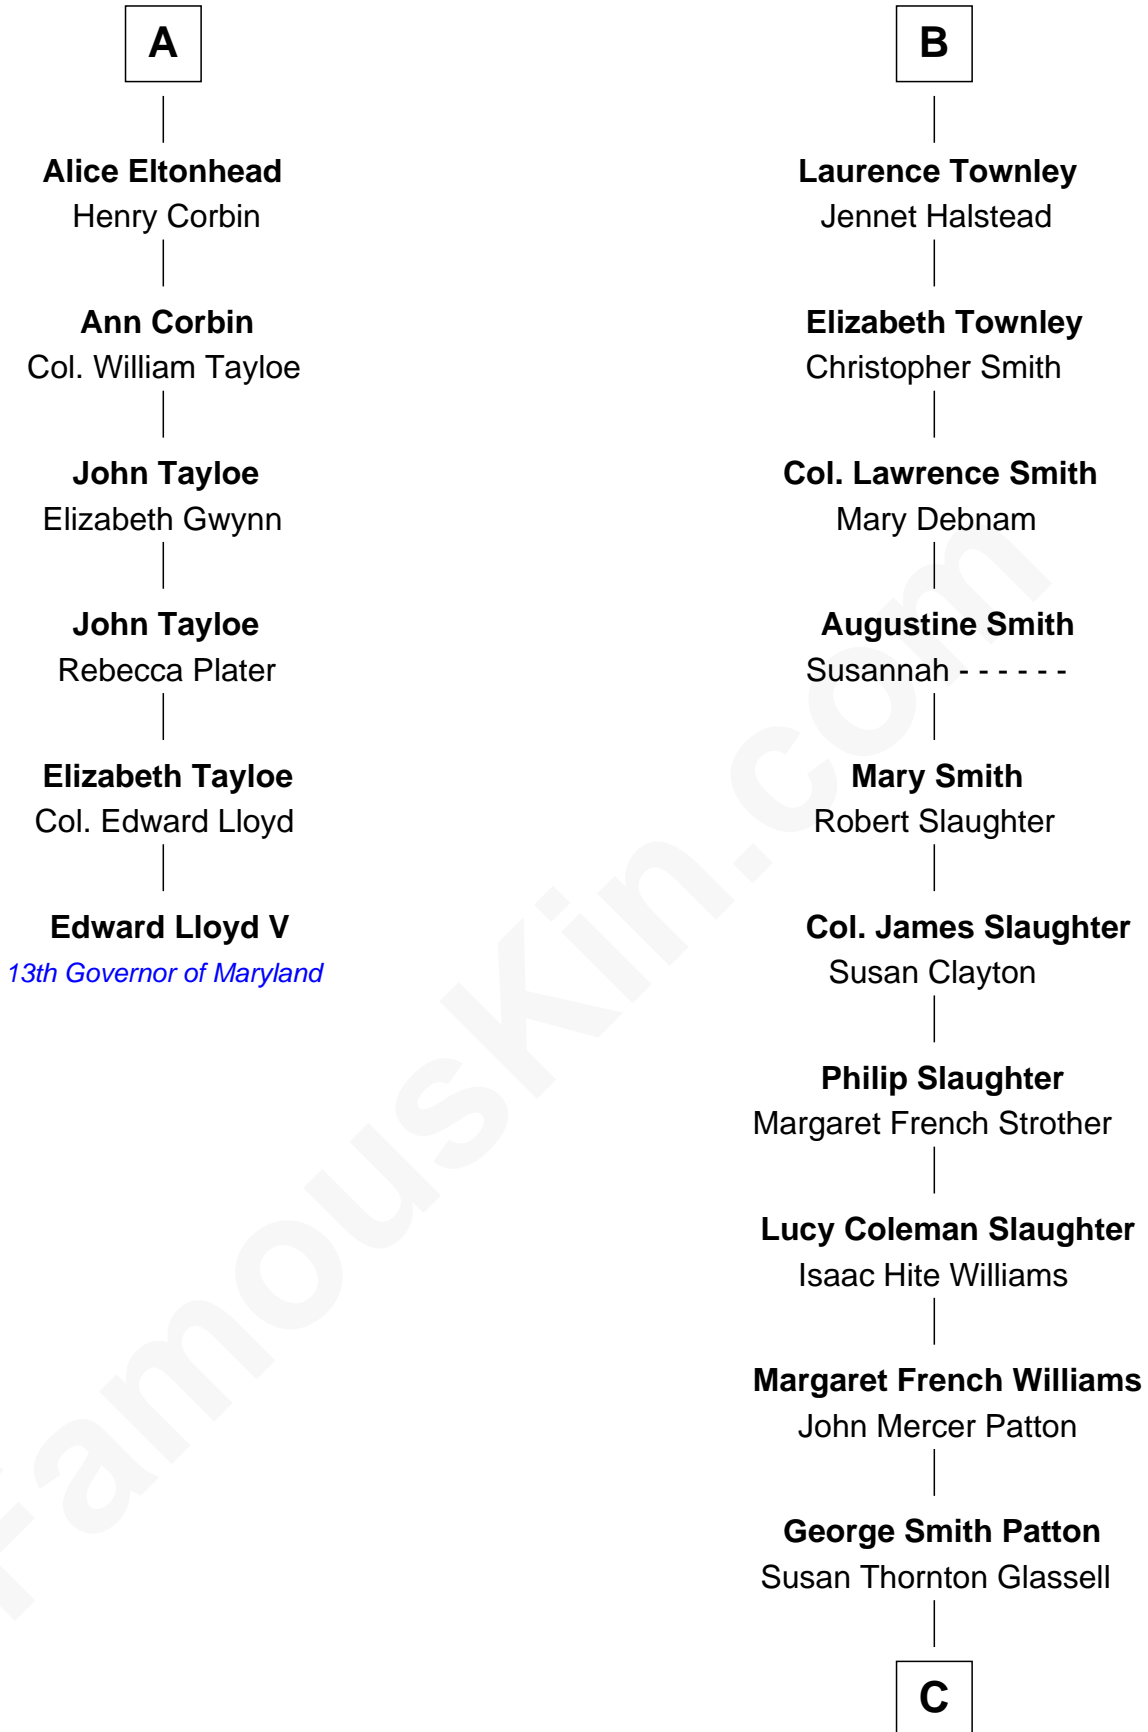

FamousKin.com Relationship Chart of

Edward Lloyd V

13th Governor of Maryland

12th cousin 6 times removed of

General George S. Patton

U.S. Army - World War II

Sir Nicholas Harington

Isabel English

Sir William Harington

Margaret de Neville

Agnes Harington

Sir Alexander Radcliffe

Isabel Radcliffe

Sir James Harington

Anne Harington

Sir William Stanley

Richard Sherburne

Richard Sherburne

Alice Hamerton

Isabel Sherburne

John Townley

Laurence Townley

Henry Townley

Laurence Townley

Hellen Hesketh

Laurence Townley

Margaret Hartley

B

C

George Smith Patton

Ruth Wilson

General George S. Patton