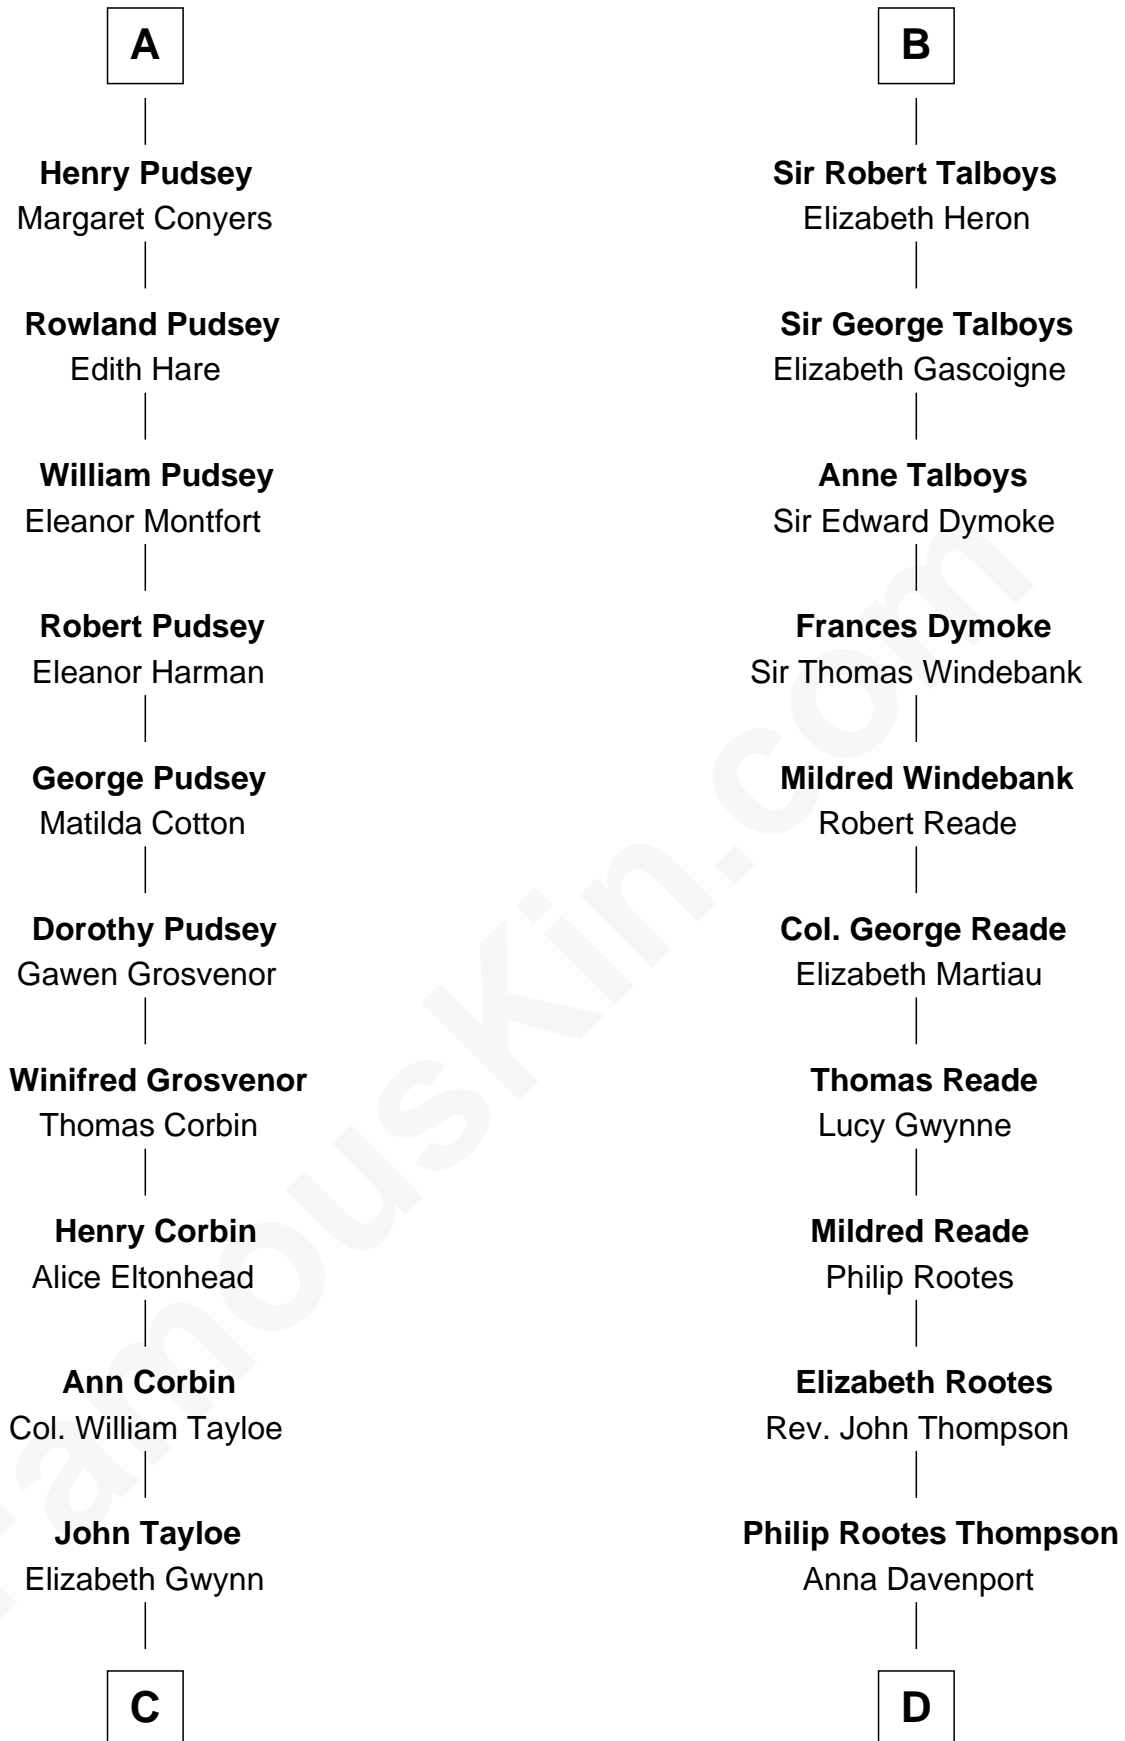

FamousKin.com Relationship Chart of

Edward Lloyd V

13th Governor of Maryland

19th cousin 2 times removed of

General George S. Patton

U.S. Army - World War II

C

John Tayloe
Rebecca Plater

Elizabeth Tayloe
Col. Edward Lloyd

Edward Lloyd V
13th Governor of Maryland

D

Eleanor Thompson
William Thorton

Susanna Thompson Thorton
Andrew Glassell

Susan Thornton Glassell
George Smith Patton

George Smith Patton
Ruth Wilson