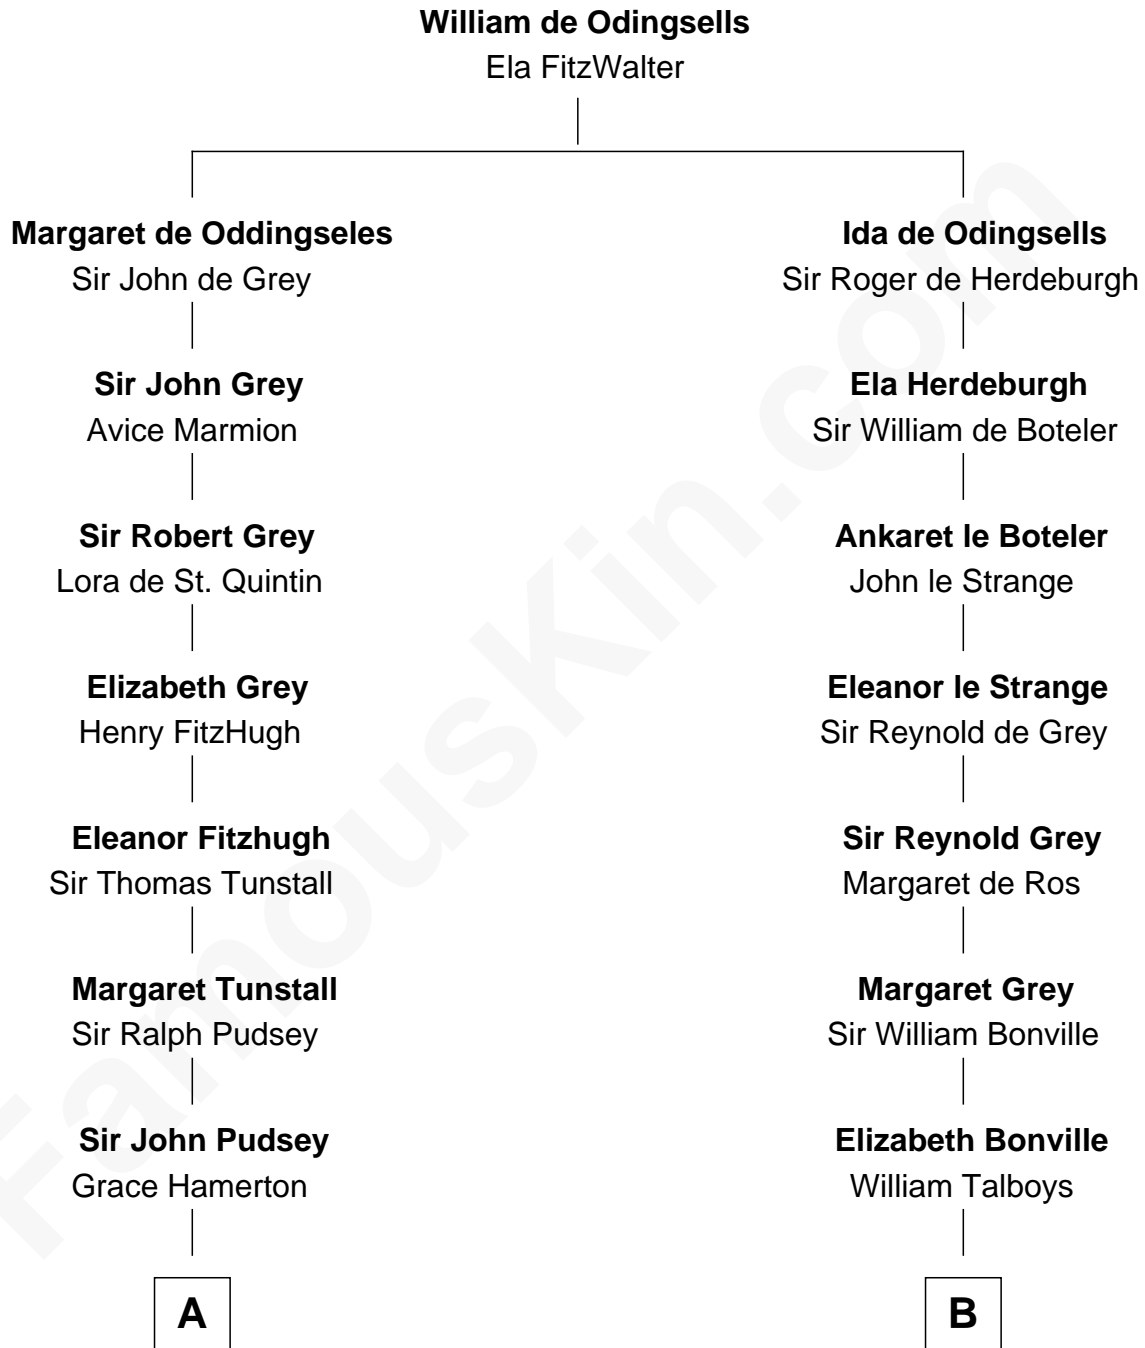

FamousKin.com Relationship Chart of

Edward Lloyd V

13th Governor of Maryland

19th cousin 2 times removed of

General George S. Patton

U.S. Army - World War II

C

John Tayloe
Rebecca Plater

Elizabeth Tayloe
Col. Edward Lloyd

Edward Lloyd V
13th Governor of Maryland

D

Eleanor Thompson
William Thorton

Susanna Thompson Thorton
Andrew Glassell

Susan Thornton Glassell
George Smith Patton

George Smith Patton
Ruth Wilson