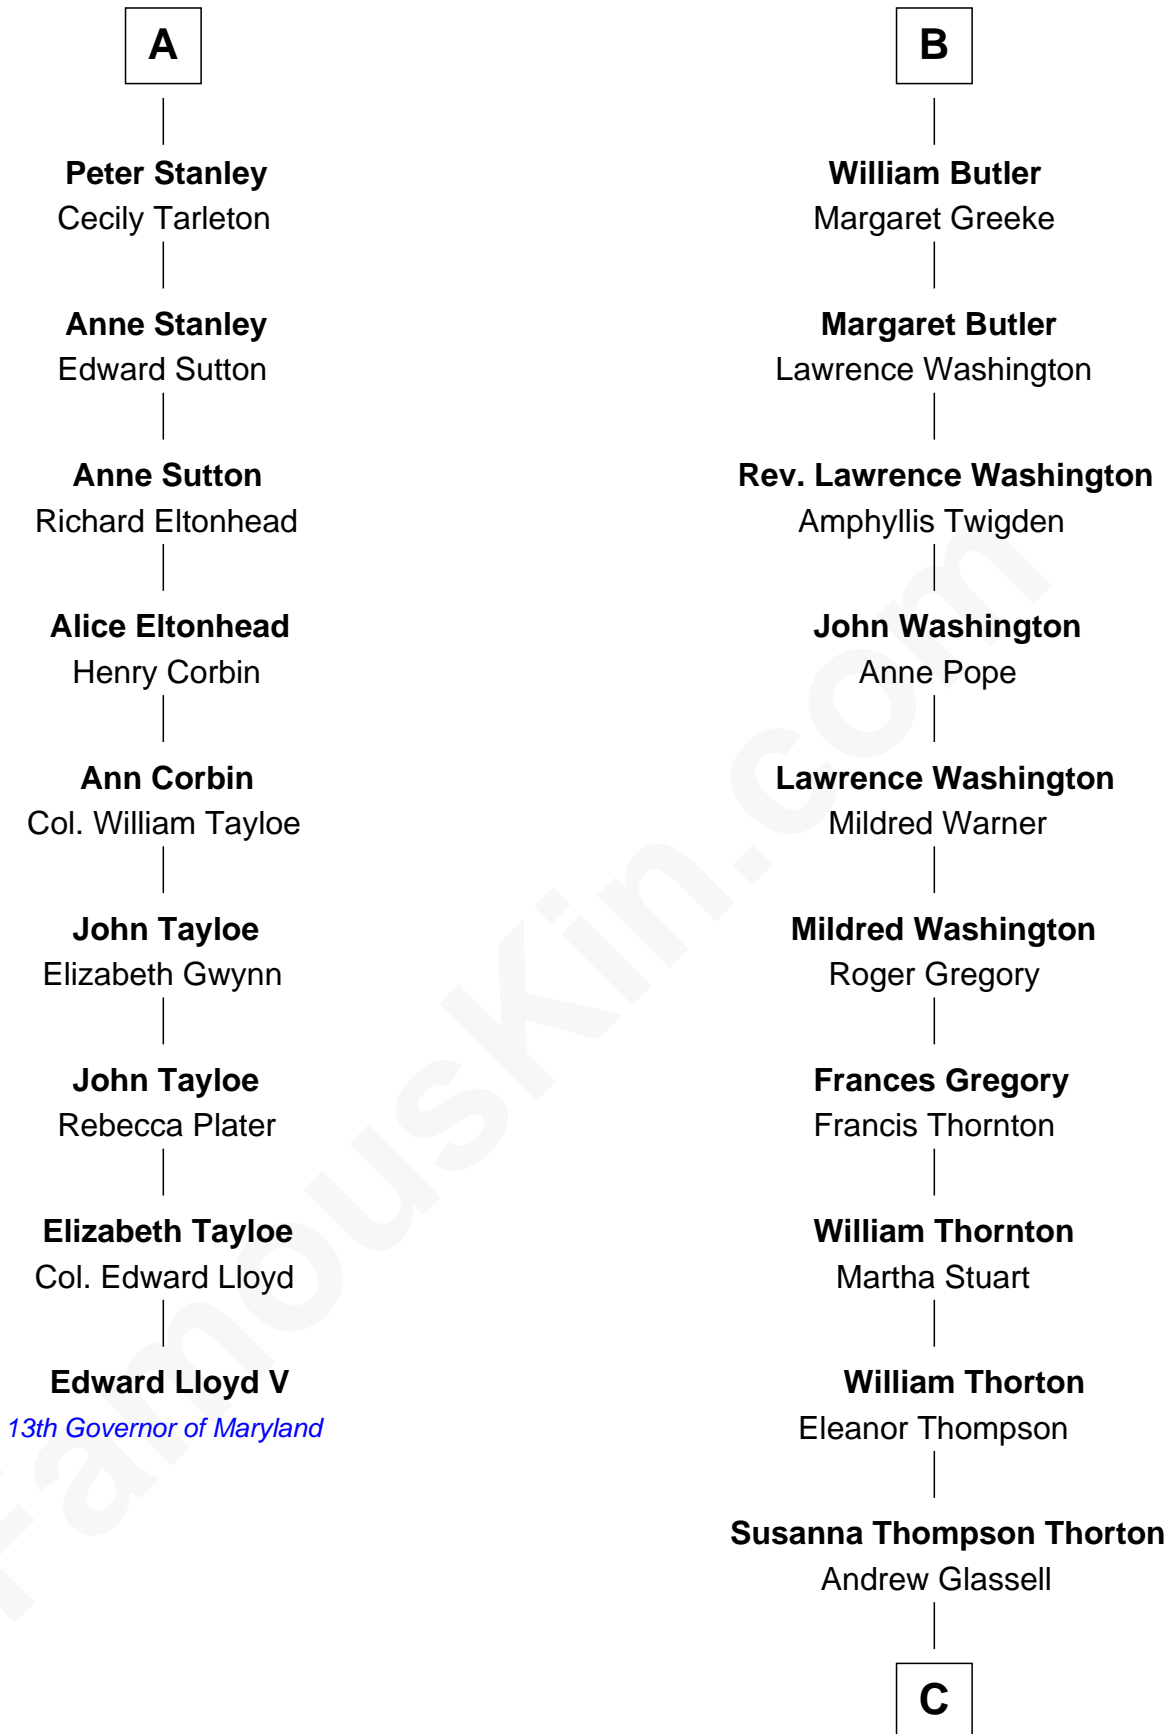

# FamousKin.com Relationship Chart of

**Edward Lloyd V**

*13th Governor of Maryland*

15th cousin 4 times removed of

**General George S. Patton**

*U.S. Army - World War II*

**Sir Robert de Holland**

Maude la Zouche

**C**

—  
**Susan Thornton Glassell**

George Smith Patton

—  
**George Smith Patton**

Ruth Wilson

—  
**General George S. Patton**

*U.S. Army - World War II*

FamousKin.com