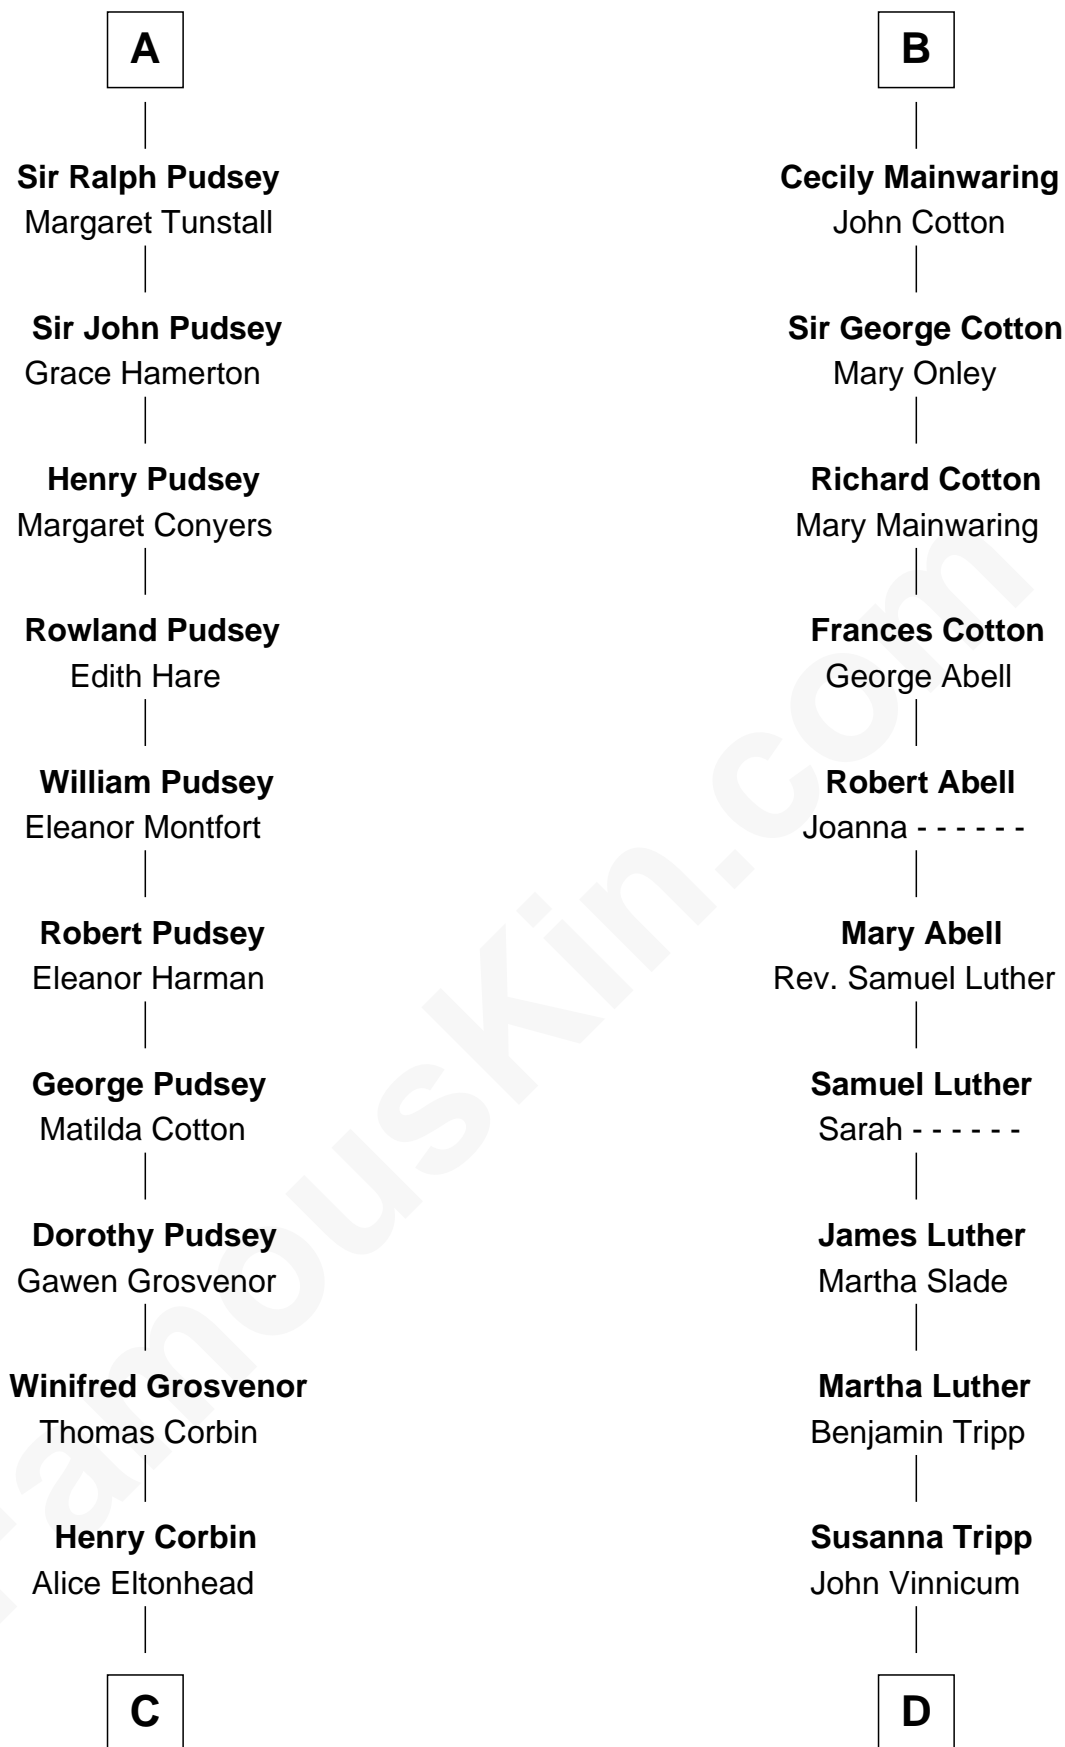

FamousKin.com Relationship Chart of

Edward Lloyd V

13th Governor of Maryland

20th cousin 1 time removed of

Lizzie Borden

Accused Murderess

Sir Richard FitzRoy

Rose de Dover

C

Ann Corbin
Col. William Tayloe

John Tayloe
Elizabeth Gwynn

John Tayloe
Rebecca Plater

Elizabeth Tayloe
Col. Edward Lloyd

Edward Lloyd V
13th Governor of Maryland

D

Sarah L. Vinnicum
Joseph Morse

Anthony Morse
Rhoda Morrison

Sarah Anthony Morse
Andrew Jackson Borden

Lizzie Borden
Accused Murderess