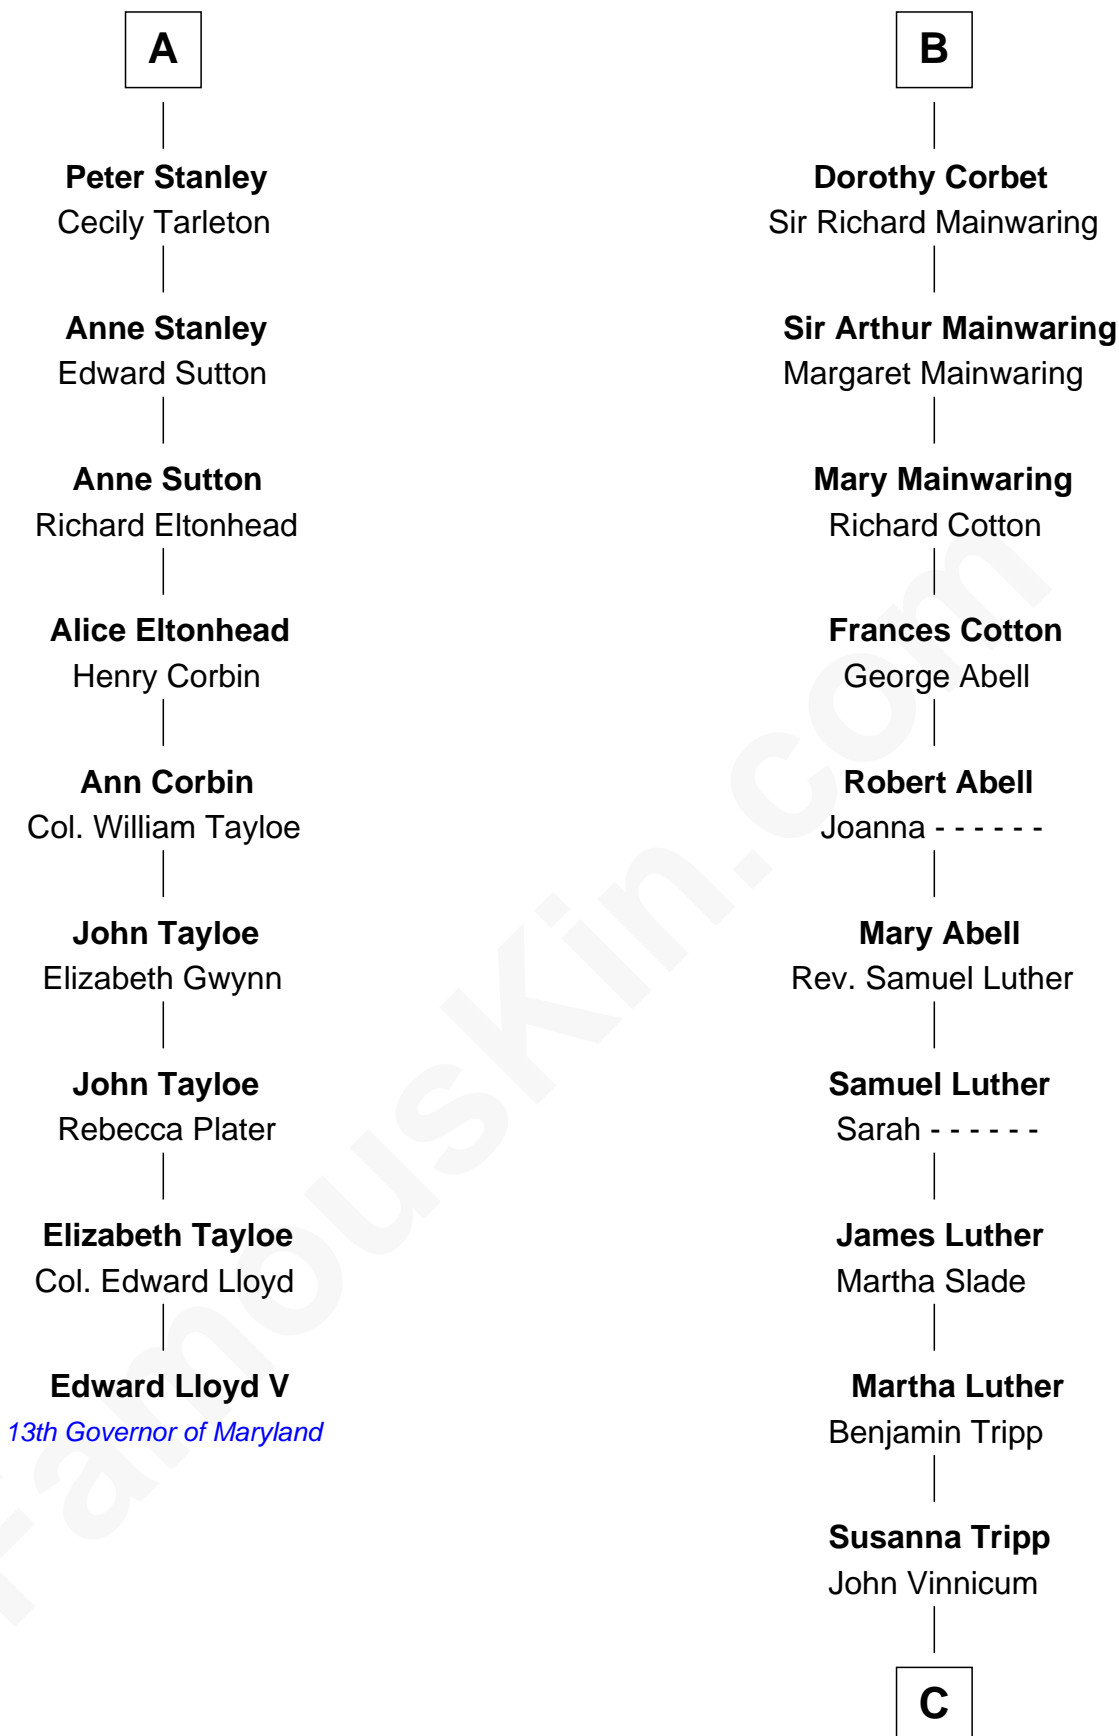

# FamousKin.com Relationship Chart of

**Edward Lloyd V**

*13th Governor of Maryland*

15th cousin 5 times removed of

**Lizzie Borden**

*Accused Murderess*

**Ralph de Stafford**

*with wife  
Katherine de Hastang*

Elizabeth Belknap

**William Stanley**

Alice Hoghton

**Anne Ferrers**

Sir Walter Devereux

**Sir William Stanley**

Agnes Grosvenor

**Elizabeth Devereux**

Sir Richard Corbet

**Sir William Stanley**

Anne Harington

**Sir Robert Corbet**

Elizabeth Vernon

**A**

**B**

**C**

—  
**Sarah L. Vinnicum**

Joseph Morse

—  
**Anthony Morse**

Rhoda Morrison

—  
**Sarah Anthony Morse**

Andrew Jackson Borden

—  
**Lizzie Borden**

*Accused Murderess*