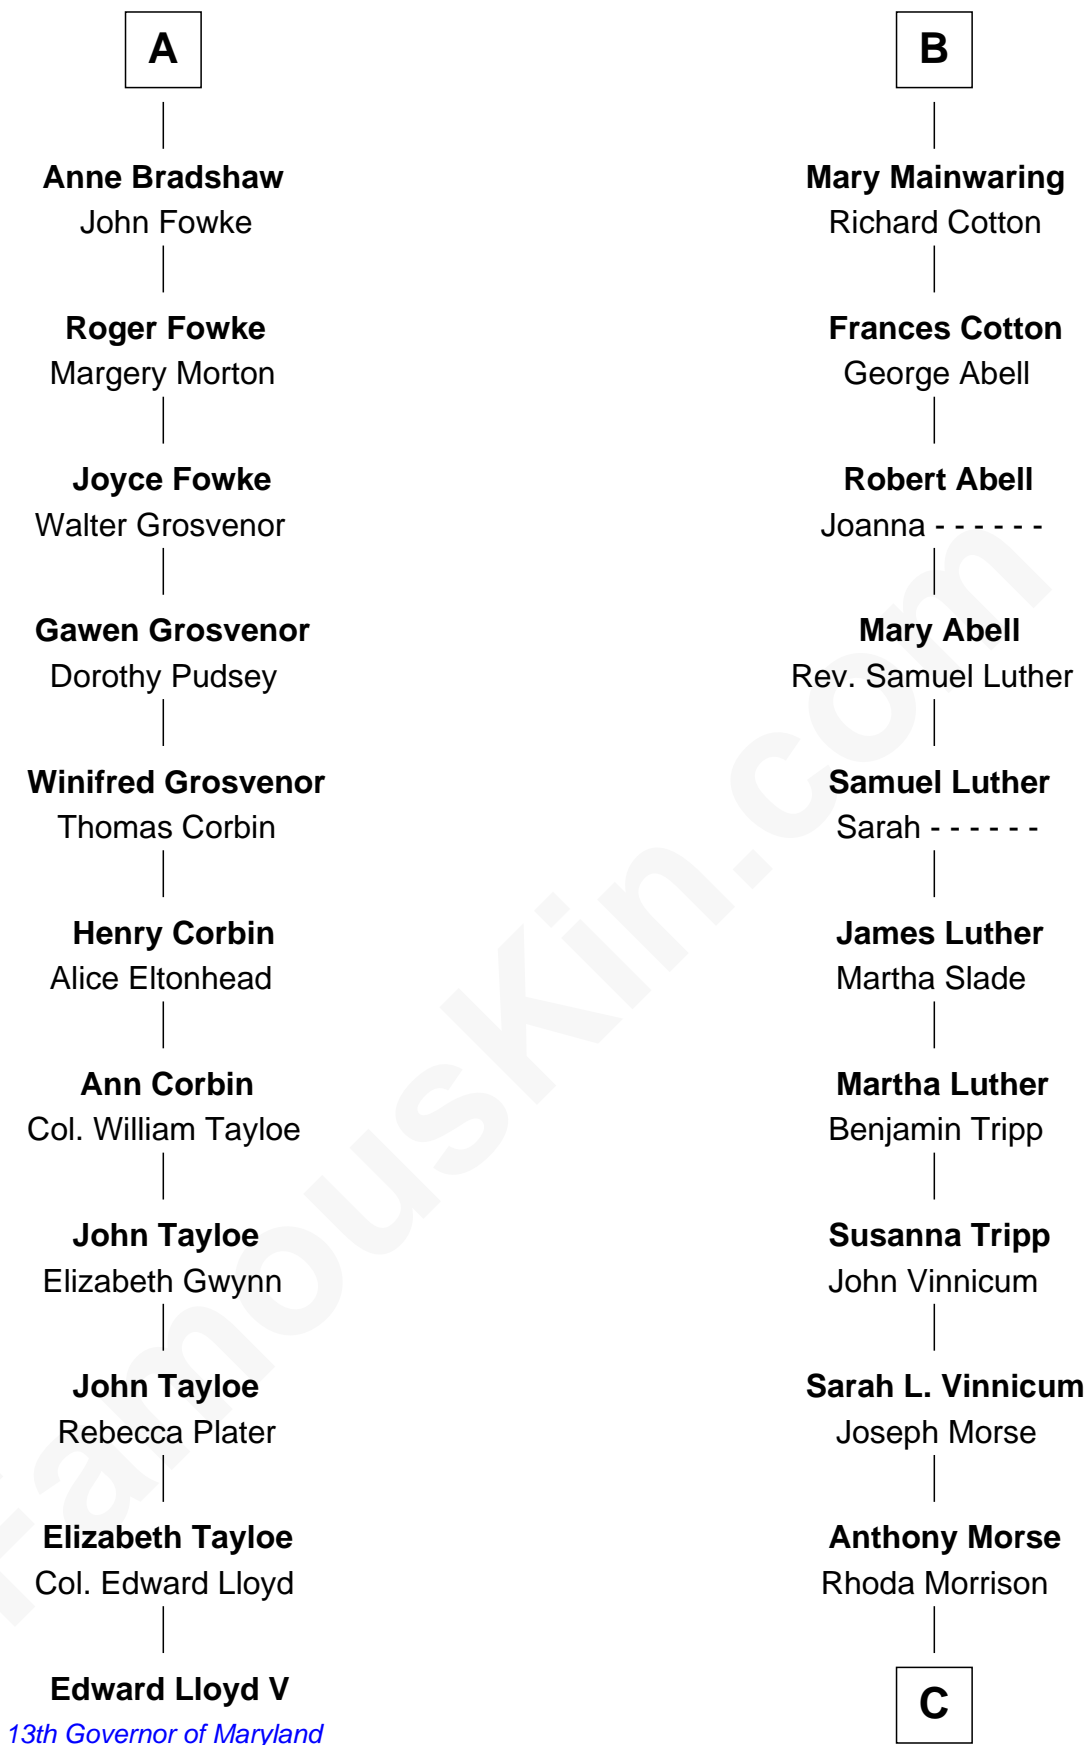

FamousKin.com Relationship Chart of

Edward Lloyd V

13th Governor of Maryland

17th cousin 1 time removed of

Lizzie Borden

Accused Murderess

John de Welles

Maud de Roos

Sir Robert Corbet

Dorothy Corbet

Sir Richard Mainwaring

Sir Arthur Mainwaring

Margaret Mainwaring

B

C

Sarah Anthony Morse
Andrew Jackson Borden

Lizzie Borden
Accused Murderess

FamousKin.com