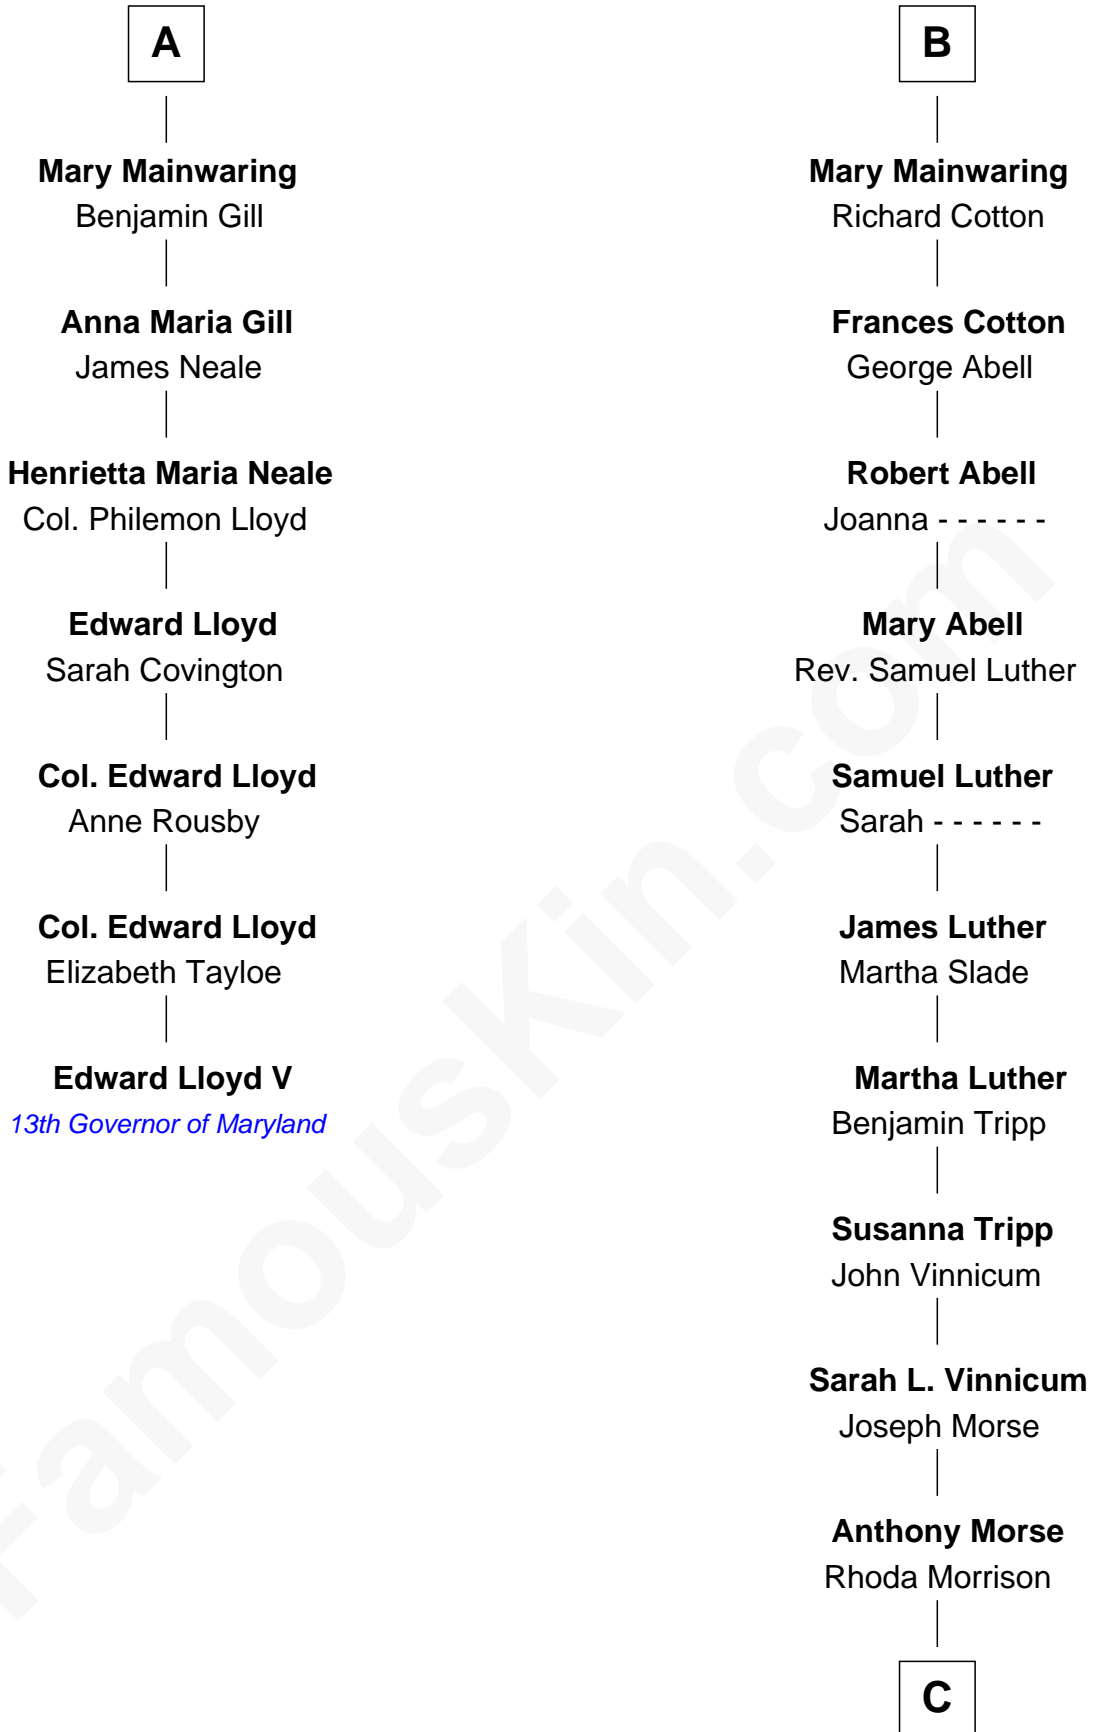

FamousKin.com Relationship Chart of

Edward Lloyd V

13th Governor of Maryland

13th cousin 5 times removed of

Lizzie Borden

Accused Murderess

Sir Richard Fitzalan

Elizabeth de Bohun

Thomas Torbock

Elizabeth Moore

William Torbock

Catherine Gerard

Margaret Torbock

Oliver Mainwaring

A

Joan Fitzalan

Sir Robert Corbet

Dorothy Corbet

Sir Richard Mainwaring

Sir Arthur Mainwaring

Margaret Mainwaring

B

C

Sarah Anthony Morse
Andrew Jackson Borden

Lizzie Borden
Accused Murderess

FamousKin.com