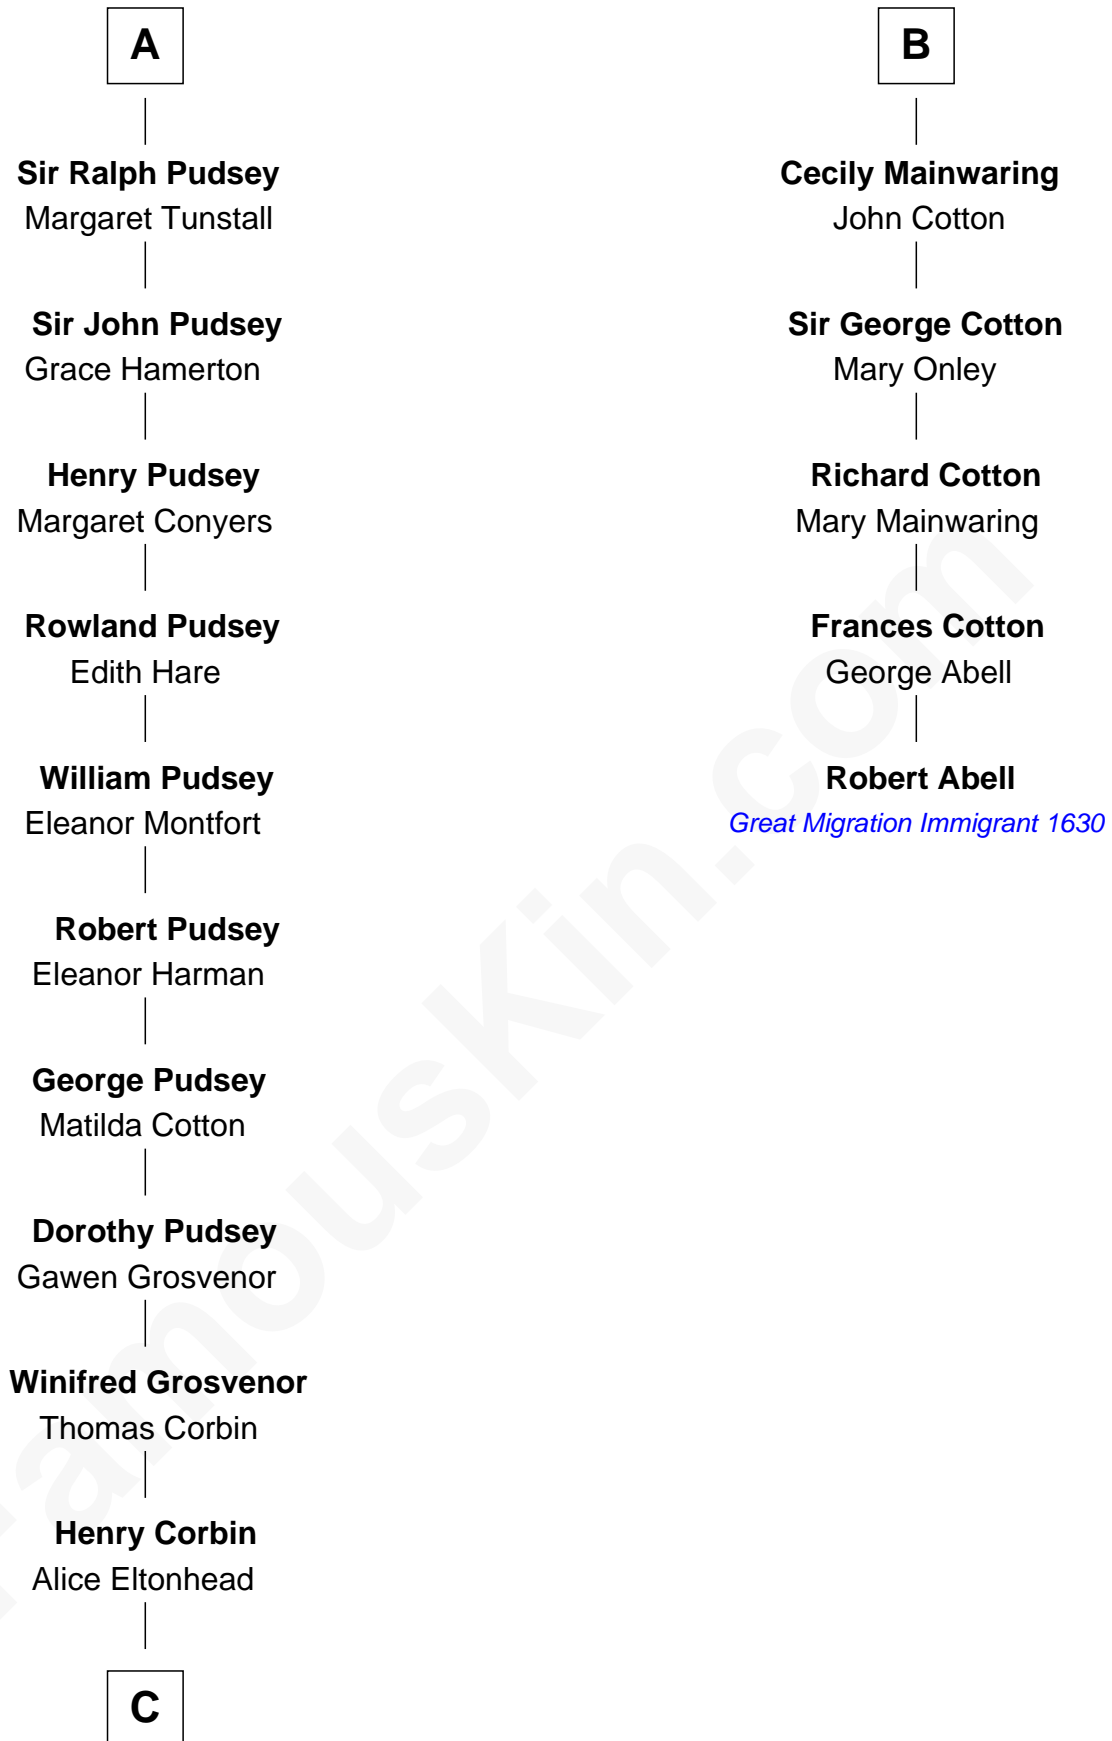

## Relationship Chart of

### Edward Lloyd V

13th Governor of Maryland

11th cousin 10 times removed of

**Robert Abell**

(c1605 - 1663) Great Migration Immigrant 1630

**C**

—  
**Ann Corbin**  
Col. William Tayloe

—  
**John Tayloe**  
Elizabeth Gwynn

—  
**John Tayloe**  
Rebecca Plater

—  
**Elizabeth Tayloe**  
Col. Edward Lloyd

—  
**Edward Lloyd V**  
*13th Governor of Maryland*

FamousKin.com