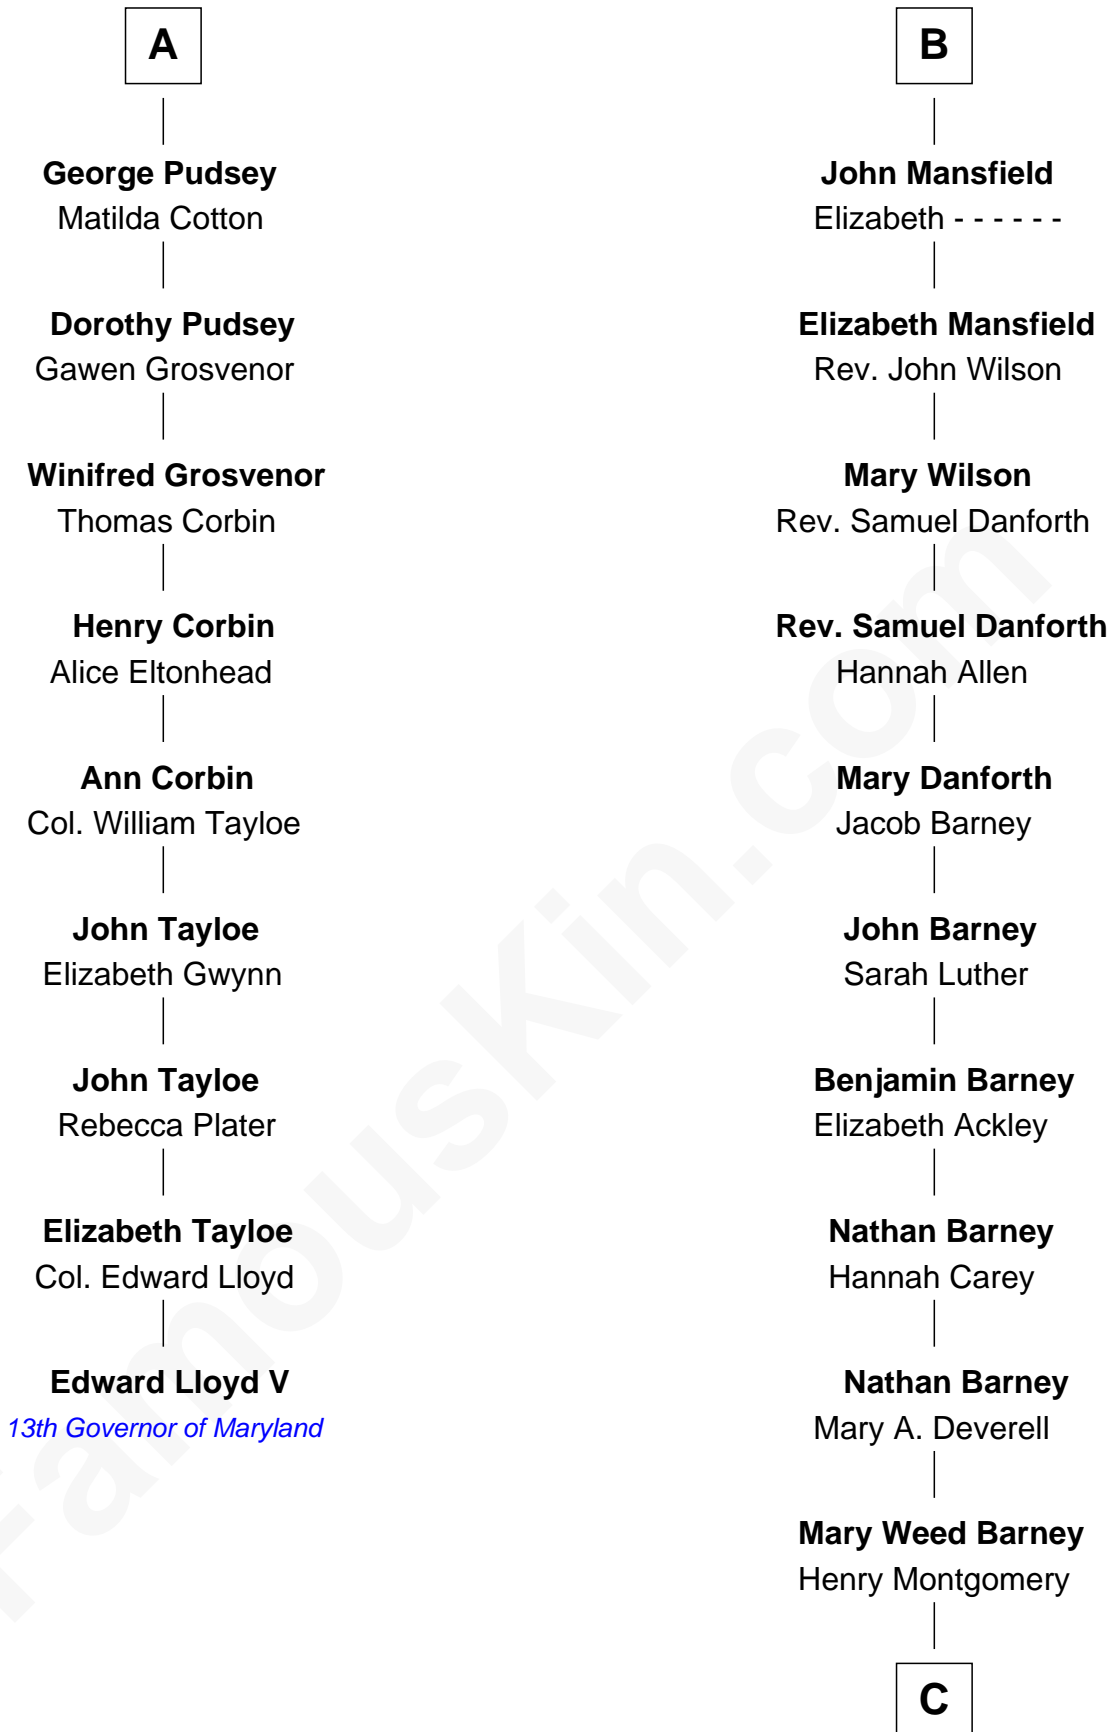

FamousKin.com Relationship Chart of

Edward Lloyd V

13th Governor of Maryland

15th cousin 3 times removed of

Elizabeth Montgomery

TV Actress - "Bewitched"

Sir Ralph Eure

with wife
Isabel de Atholl

Sir William Eure

Elizabeth Willoughby

Sir Ralph Eure

Margery Bowes

Anne Eure

Lancelot Mansfield

B

C