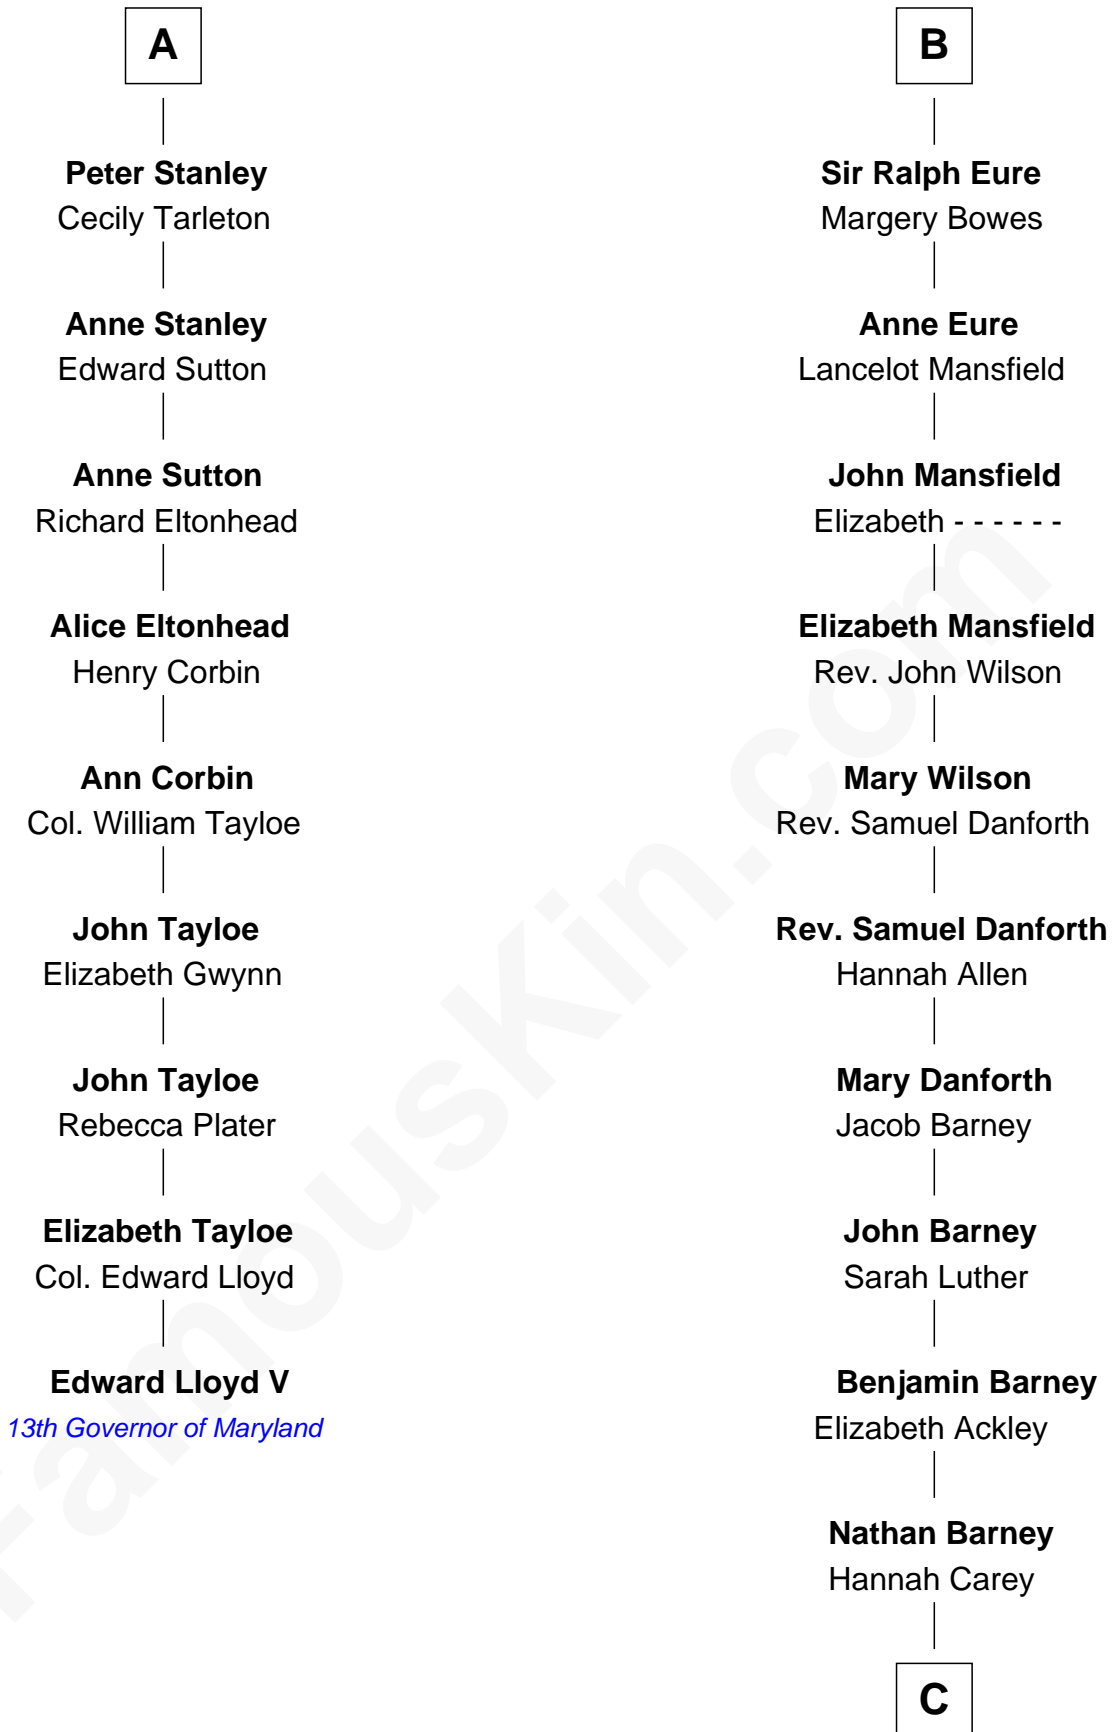

FamousKin.com Relationship Chart of

Edward Lloyd V

13th Governor of Maryland

15th cousin 5 times removed of

Elizabeth Montgomery

TV Actress - "Bewitched"

C

Nathan Barney

Mary A. Deverell

Mary Weed Barney

Henry Montgomery

Henry Montgomery

Elizabeth Bryan Allen

Elizabeth Montgomery

TV Actress - "Bewitched"