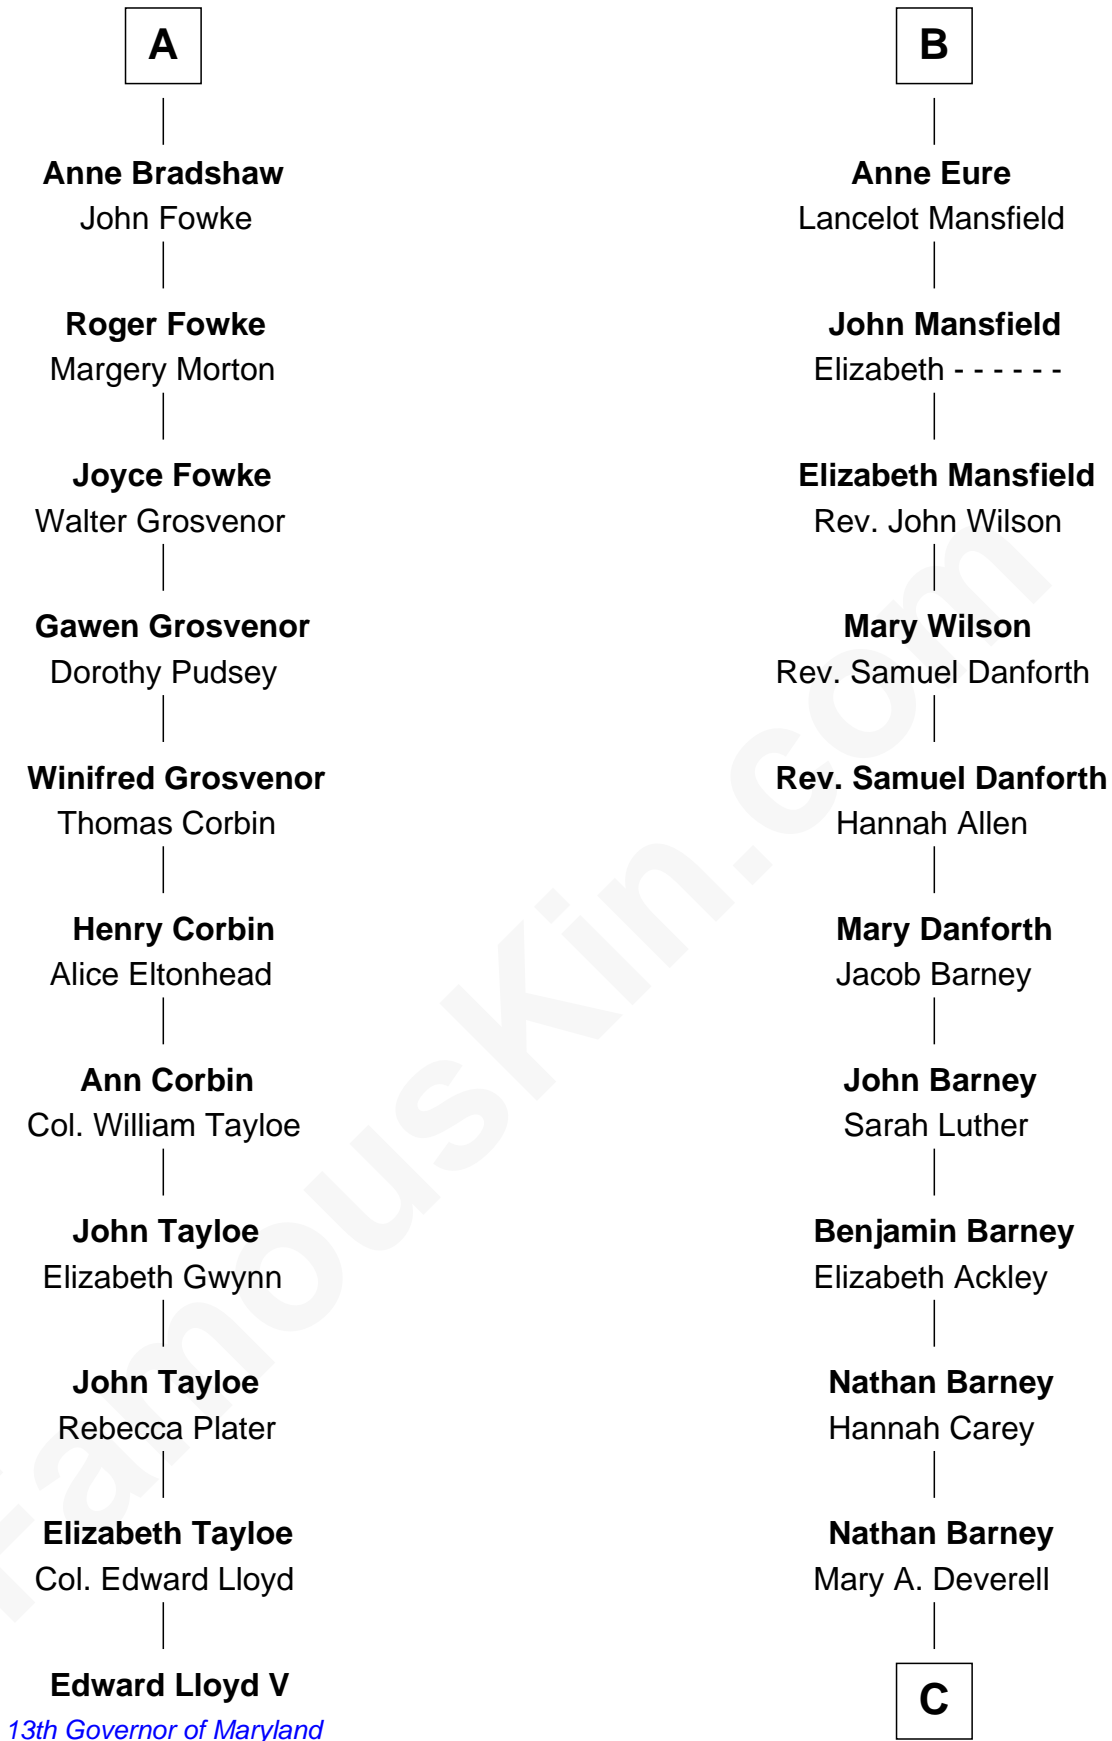

FamousKin.com Relationship Chart of

Edward Lloyd V

13th Governor of Maryland

17th cousin 2 times removed of

Elizabeth Montgomery

TV Actress - "Bewitched"

John de Welles

Maud de Roos

Margery de Welles

Stephen le Scrope

Maude le Scrope

Sir Baldwin Freville

Joyce Freville

Sir Roger Aston

Sir Robert Aston

Isabel Brereton

Eleanor de Mowbray

Eudo de Welles

Maud de Greystoke

Sir Lionel de Welles

Joan de Waterton

Cecily de Welles

Sir Robert Willoughby

Sir Christopher Willoughby

Margaret Jenney

Elizabeth Willoughby

Sir William Eure

Sir Ralph Eure

Margery Bowes

B

C

—
Mary Weed Barney
Henry Montgomery