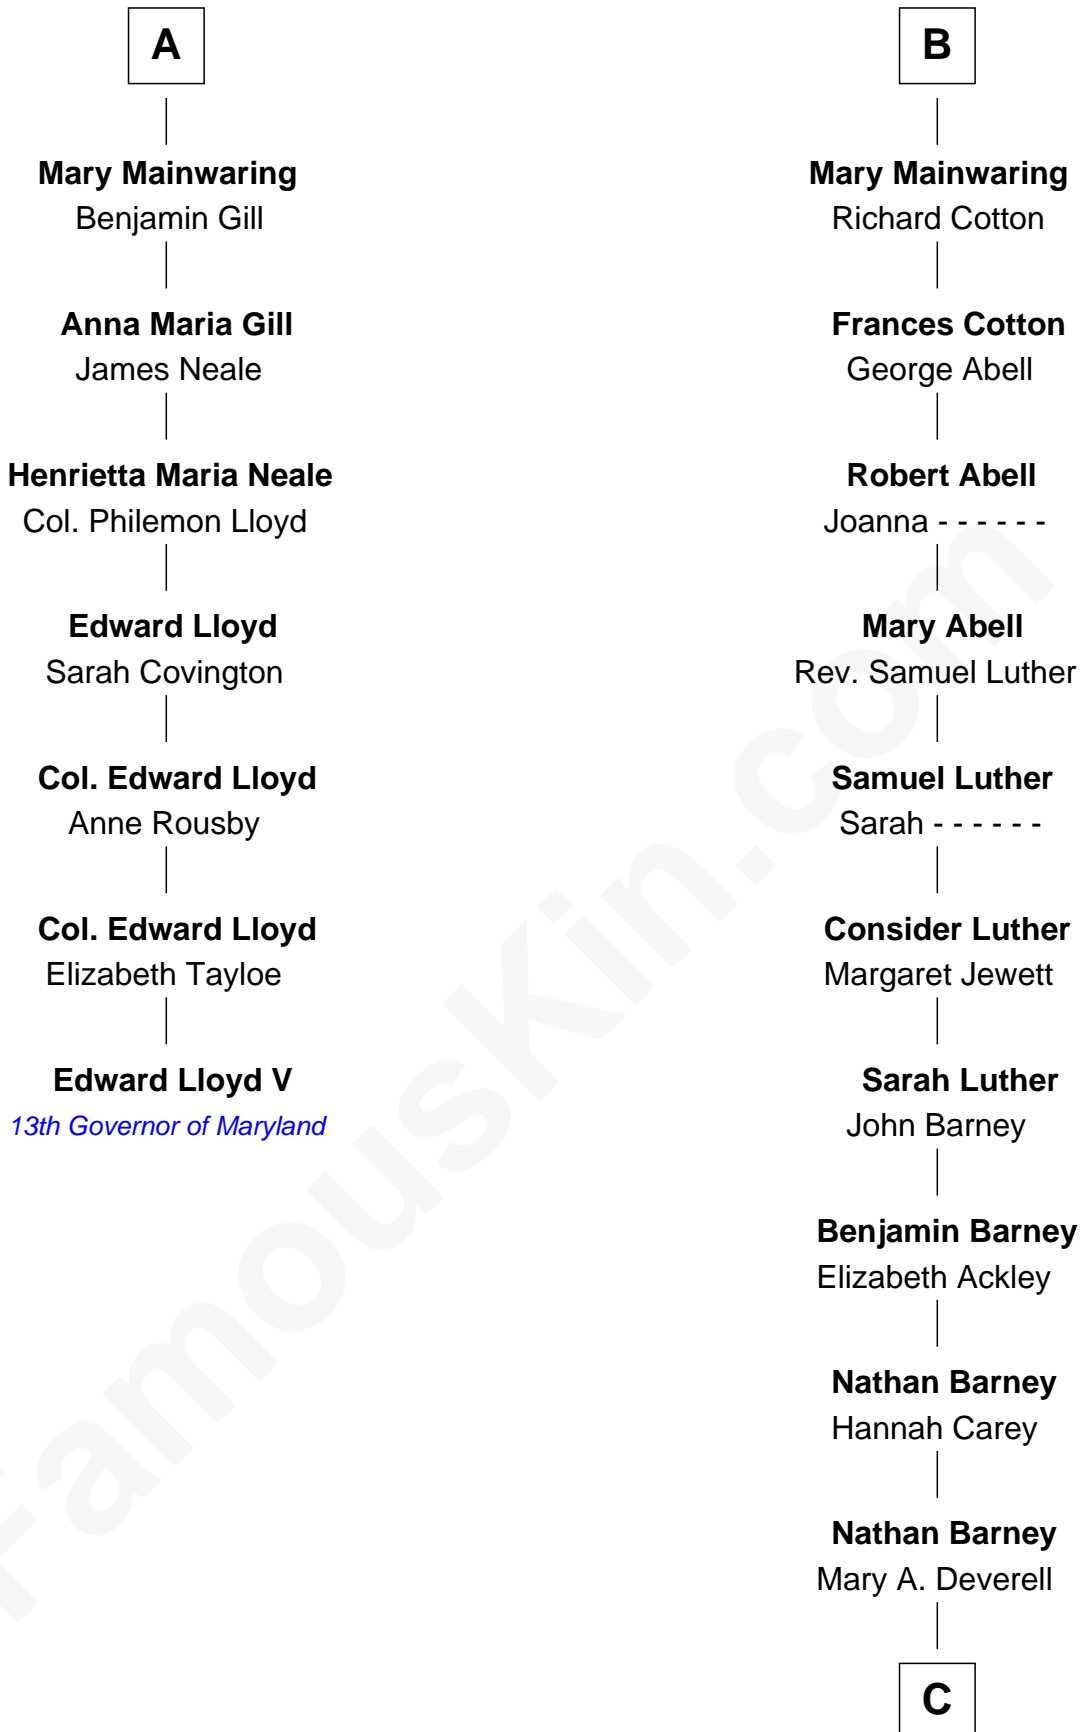

FamousKin.com Relationship Chart of

Edward Lloyd V

13th Governor of Maryland

13th cousin 6 times removed of

Elizabeth Montgomery

TV Actress - "Bewitched"

Sir Richard Fitzalan

Elizabeth de Bohun

Thomas Torbock

Elizabeth Moore

William Torbock

Catherine Gerard

Margaret Torbock

Oliver Mainwaring

A

Joan Fitzalan

Sir Robert Corbet

Dorothy Corbet

Sir Richard Mainwaring

Sir Arthur Mainwaring

Margaret Mainwaring

B

C

—
Mary Weed Barney
Henry Montgomery