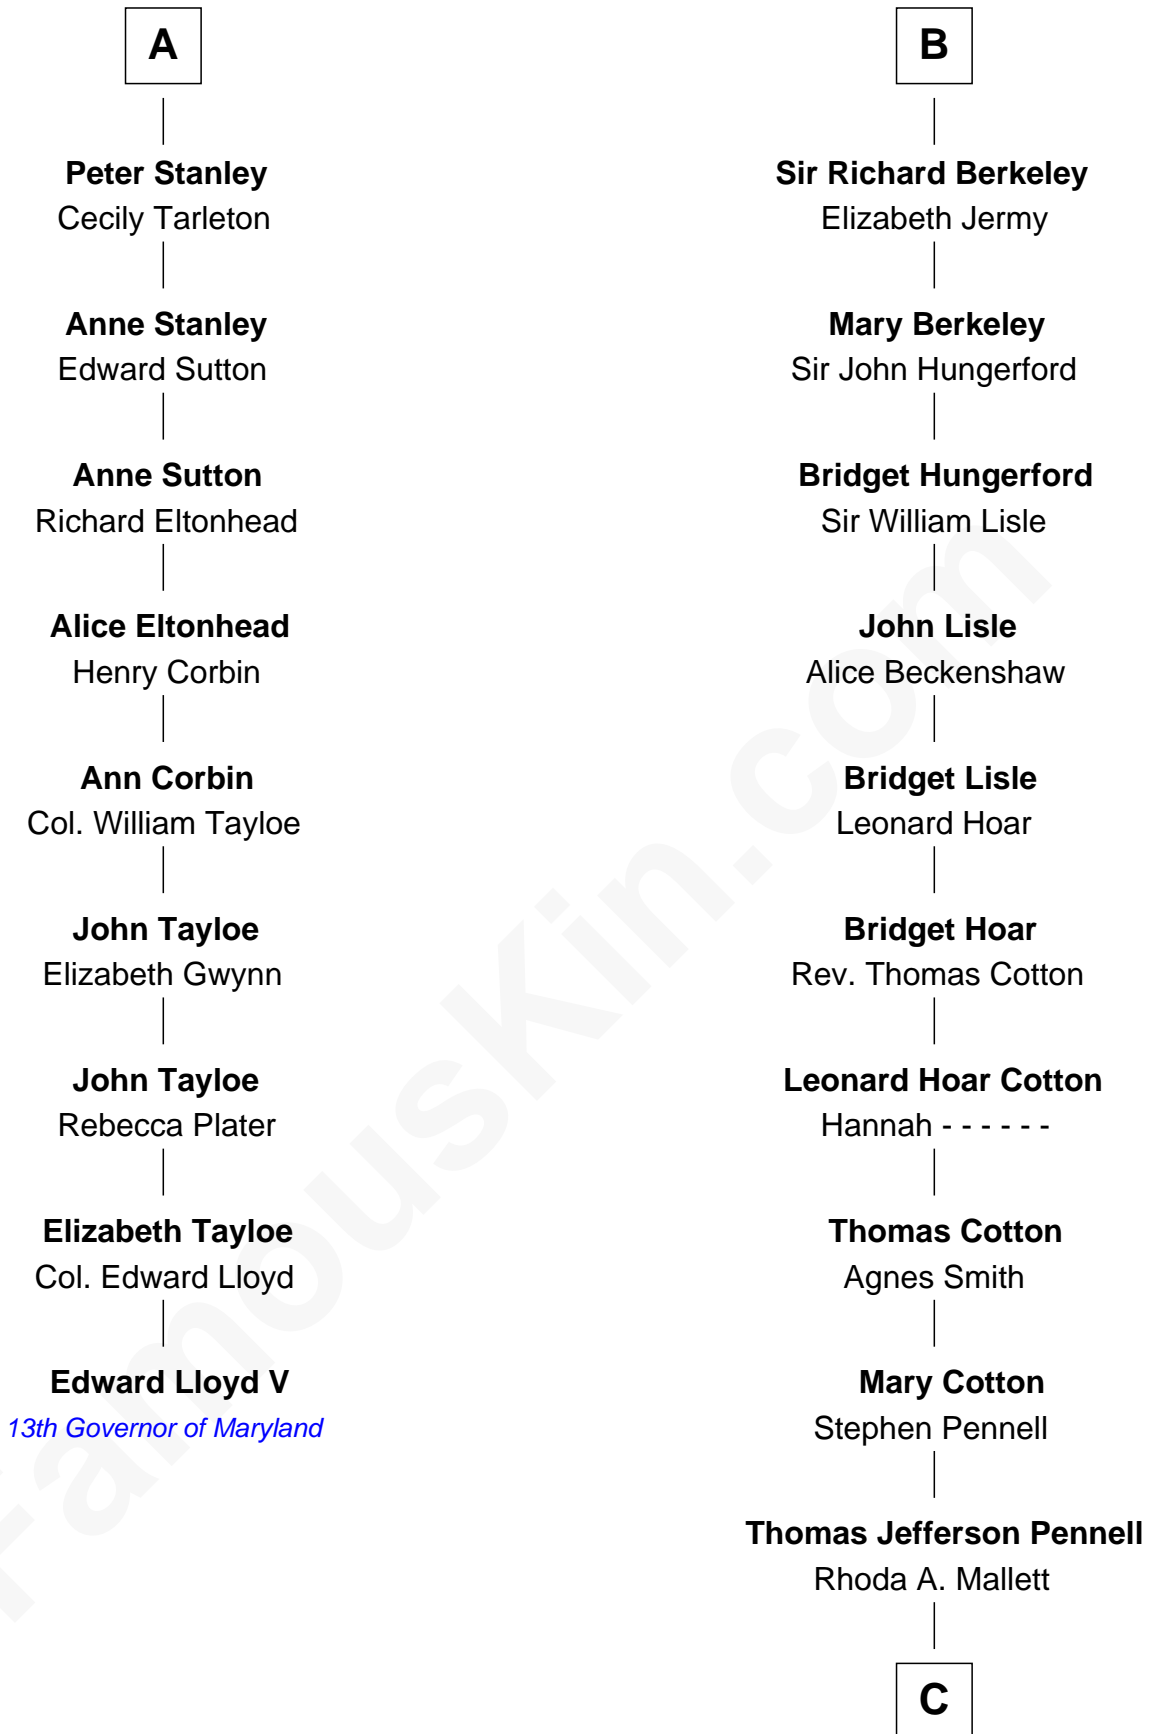

FamousKin.com Relationship Chart of

Edward Lloyd V

13th Governor of Maryland

15th cousin 6 times removed of

Warren Buffett

Chairman & CEO, Berkshire Hathaway

C

Deborah Collamore Pennell

John Watson

Susan Ann Watson

Ford Bela Barber

Stella Frances Barber

John Ammon Stahl

Leila Stahl

Howard Homan Buffett

Warren Buffett