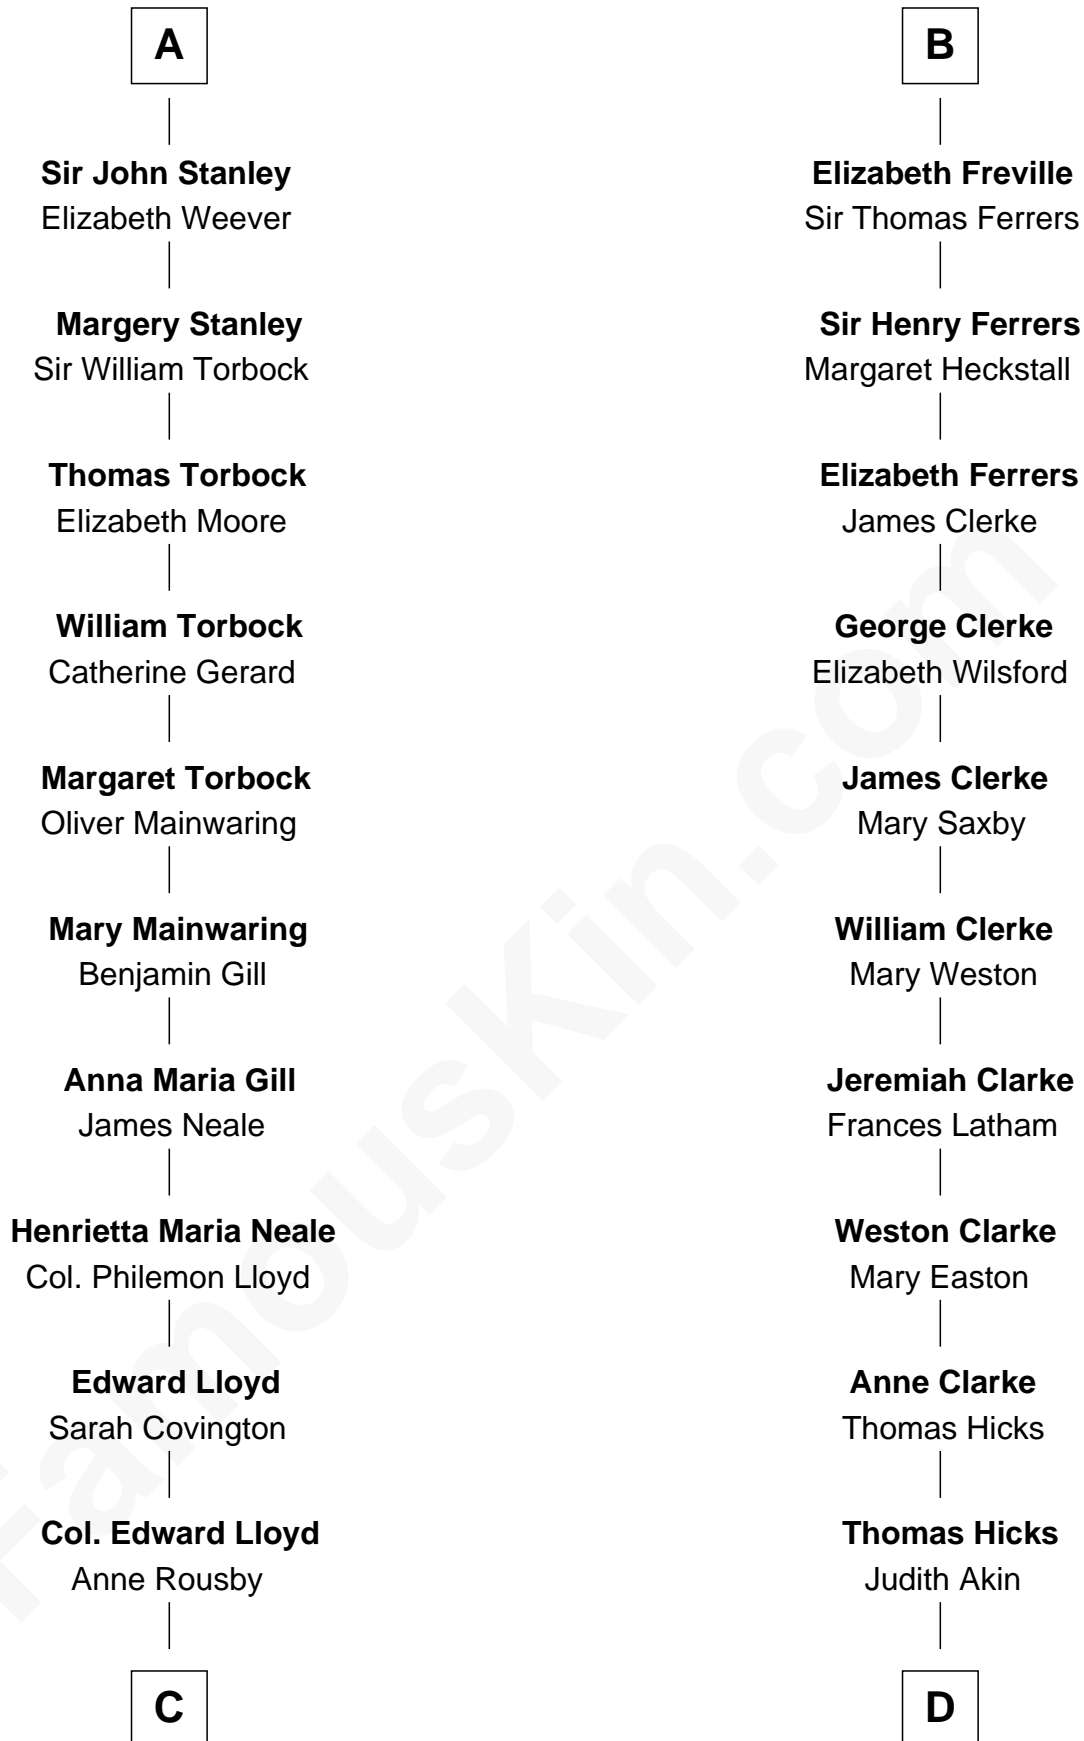

FamousKin.com Relationship Chart of

Edward Lloyd V

13th Governor of Maryland

18th cousin 2 times removed of

Susan B. Anthony

Women's Rights Advocate

Maurice FitzGerald

Juliana - - - - -

John de Welles

Margery de Welles

Stephen le Scrope

Maude le Scrope

Sir Baldwin Freville

B

C

Col. Edward Lloyd

Elizabeth Tayloe

Edward Lloyd V

13th Governor of Maryland

D

Judith Hicks

David Anthony

Humphrey Anthony

Hannah Lapham