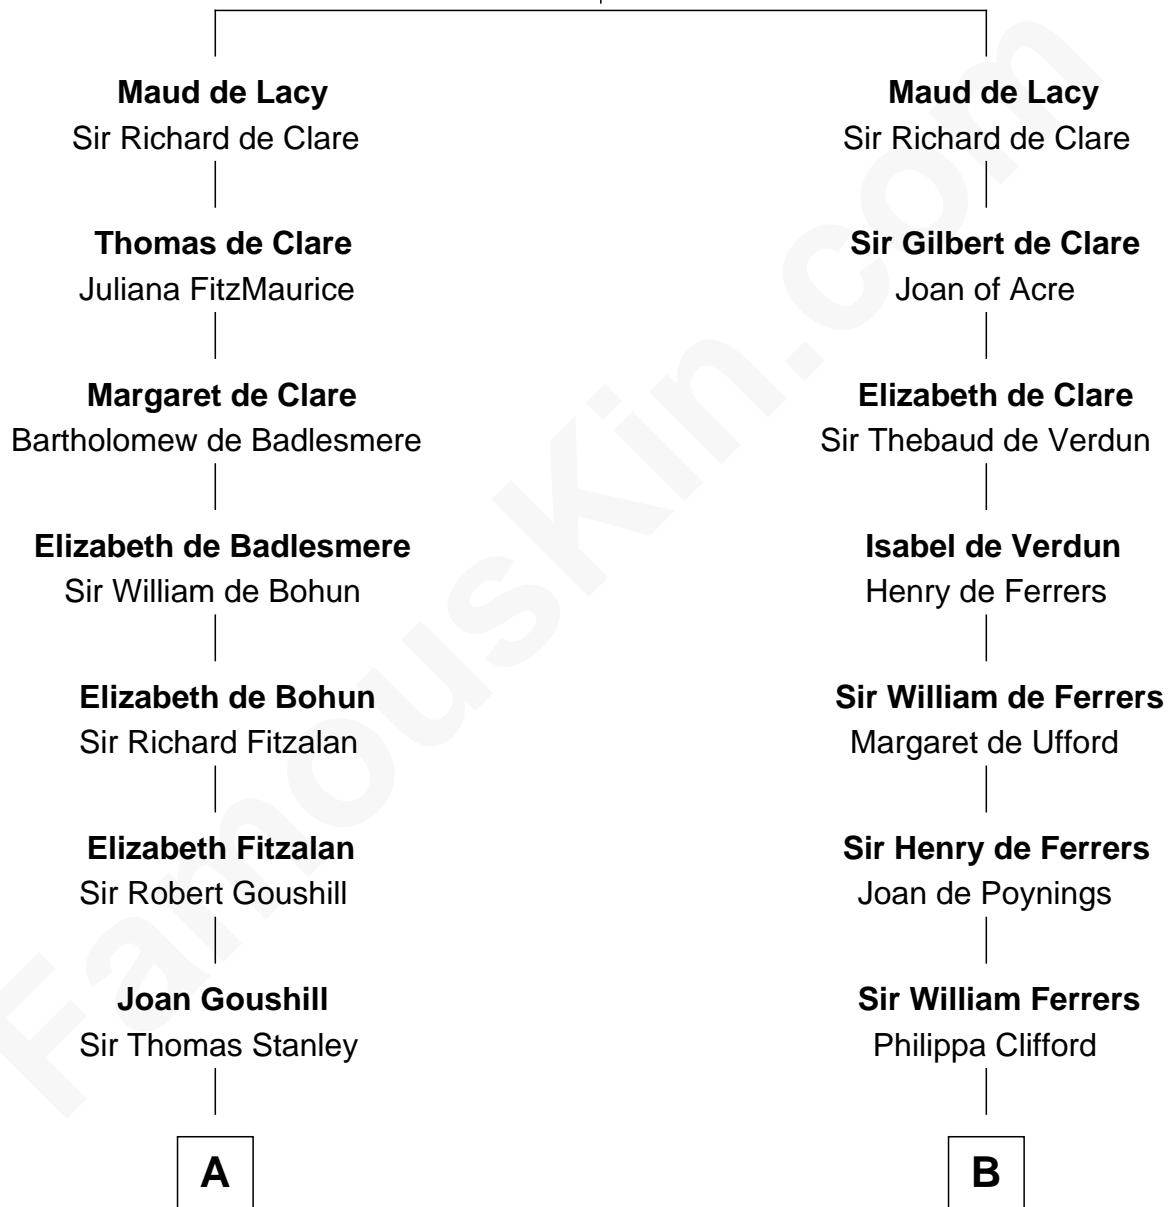

# FamousKin.com Relationship Chart of

**Edward Lloyd V**

*13th Governor of Maryland*

18th cousin 2 times removed of

**Susan B. Anthony**

*Women's Rights Advocate*

**John de Lacy**  
Margaret de Quincy

**C**

**Col. Edward Lloyd**

Elizabeth Tayloe

**Edward Lloyd V**

*13th Governor of Maryland*

**D**

**Judith Hicks**

David Anthony

**Humphrey Anthony**

Hannah Lapham

**Daniel Anthony**

Lucy Read

**Susan B. Anthony**

*Women's Rights Advocate*

FamousKin.com