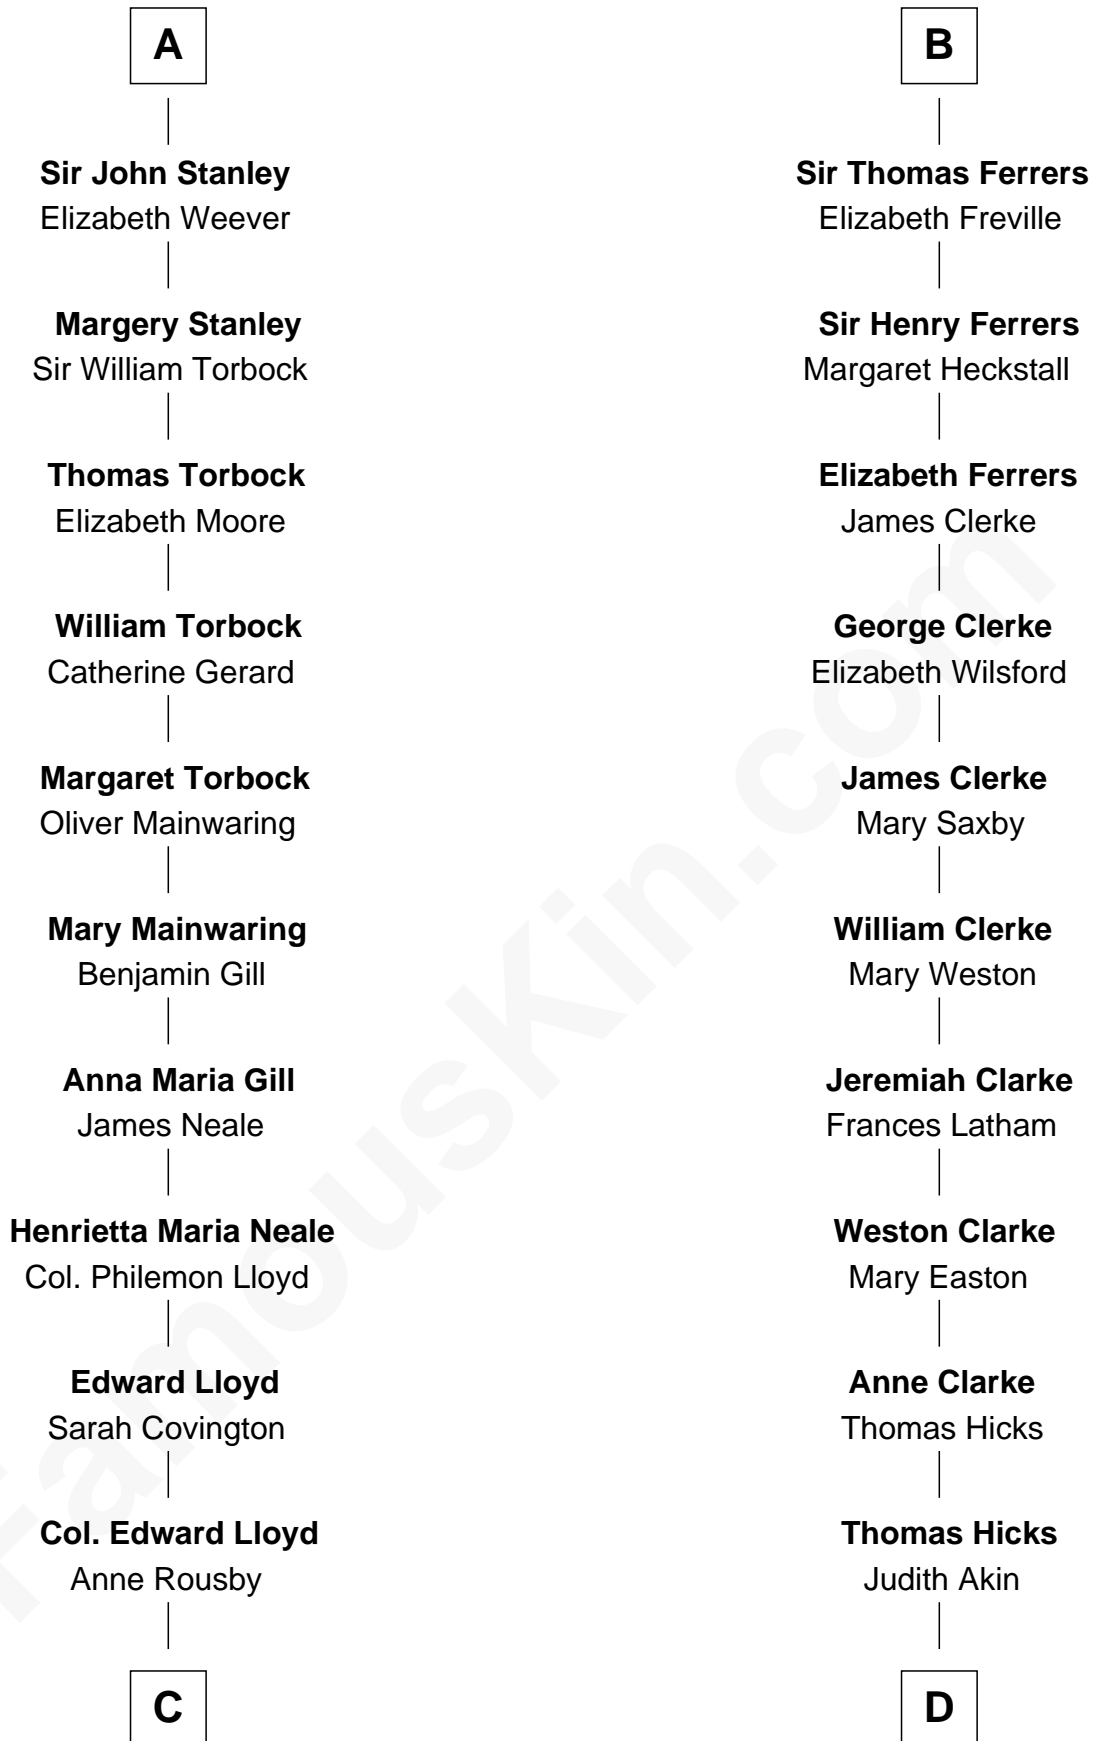

# FamousKin.com Relationship Chart of

**Edward Lloyd V**

*13th Governor of Maryland*

18th cousin 2 times removed of

**Susan B. Anthony**

*Women's Rights Advocate*

**John de Lacy**  
Margaret de Quincy

**C**

**Col. Edward Lloyd**

Elizabeth Tayloe

**Edward Lloyd V**

*13th Governor of Maryland*

**D**

**Judith Hicks**

David Anthony

**Humphrey Anthony**

Hannah Lapham

**Daniel Anthony**

Lucy Read

**Susan B. Anthony**

*Women's Rights Advocate*

FamousKin.com