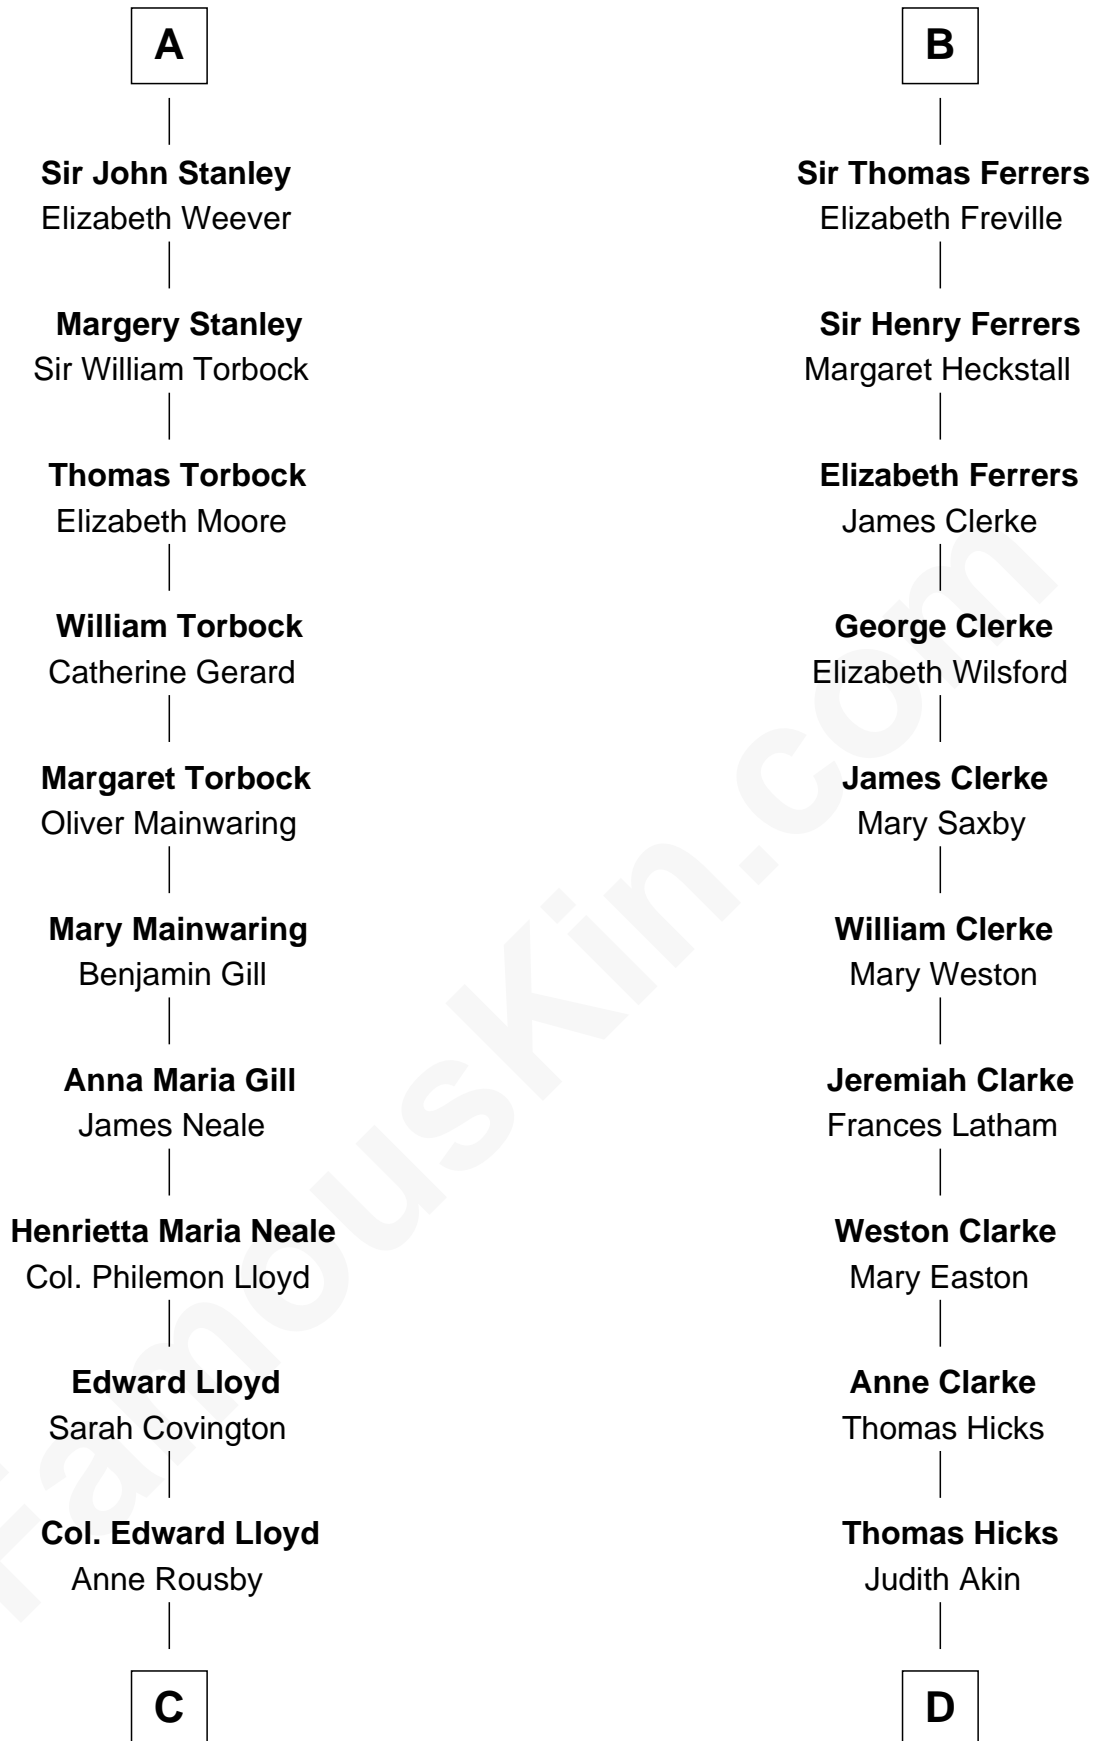

FamousKin.com Relationship Chart of

Edward Lloyd V

13th Governor of Maryland

18th cousin 2 times removed of

Susan B. Anthony

Women's Rights Advocate

Gilbert de Clare

Isabel Marshal

Margaret de Ufford

Sir Henry de Ferrers

Joan de Poynings

Sir William Ferrers

Philippa Clifford

B

C

Col. Edward Lloyd

Elizabeth Tayloe

Edward Lloyd V

13th Governor of Maryland

D

Judith Hicks

David Anthony

Humphrey Anthony

Hannah Lapham