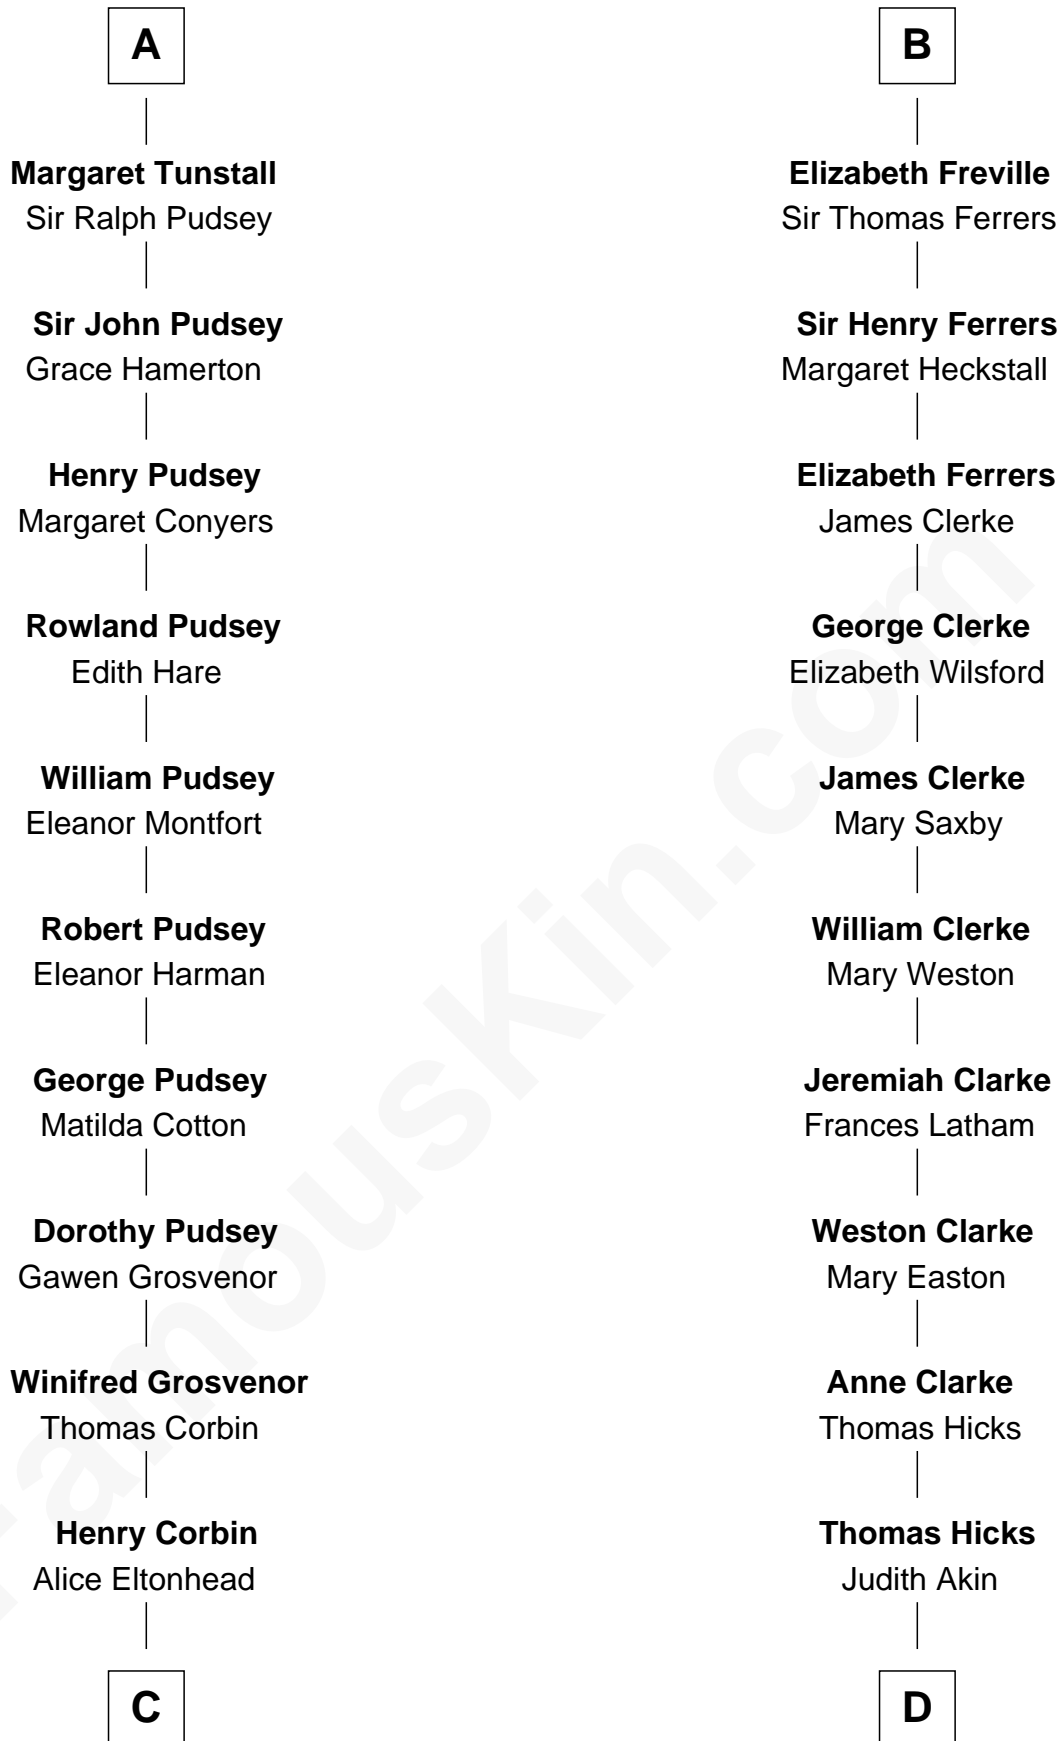

FamousKin.com Relationship Chart of

Edward Lloyd V

13th Governor of Maryland

20th cousin 1 time removed of

Susan B. Anthony

Women's Rights Advocate

Reginald FitzPiers

C

Ann Corbin
Col. William Tayloe

John Tayloe
Elizabeth Gwynn

John Tayloe
Rebecca Plater

Elizabeth Tayloe
Col. Edward Lloyd

Edward Lloyd V
13th Governor of Maryland

D

Judith Hicks
David Anthony

Humphrey Anthony
Hannah Lapham

Daniel Anthony
Lucy Read

Susan B. Anthony
Women's Rights Advocate