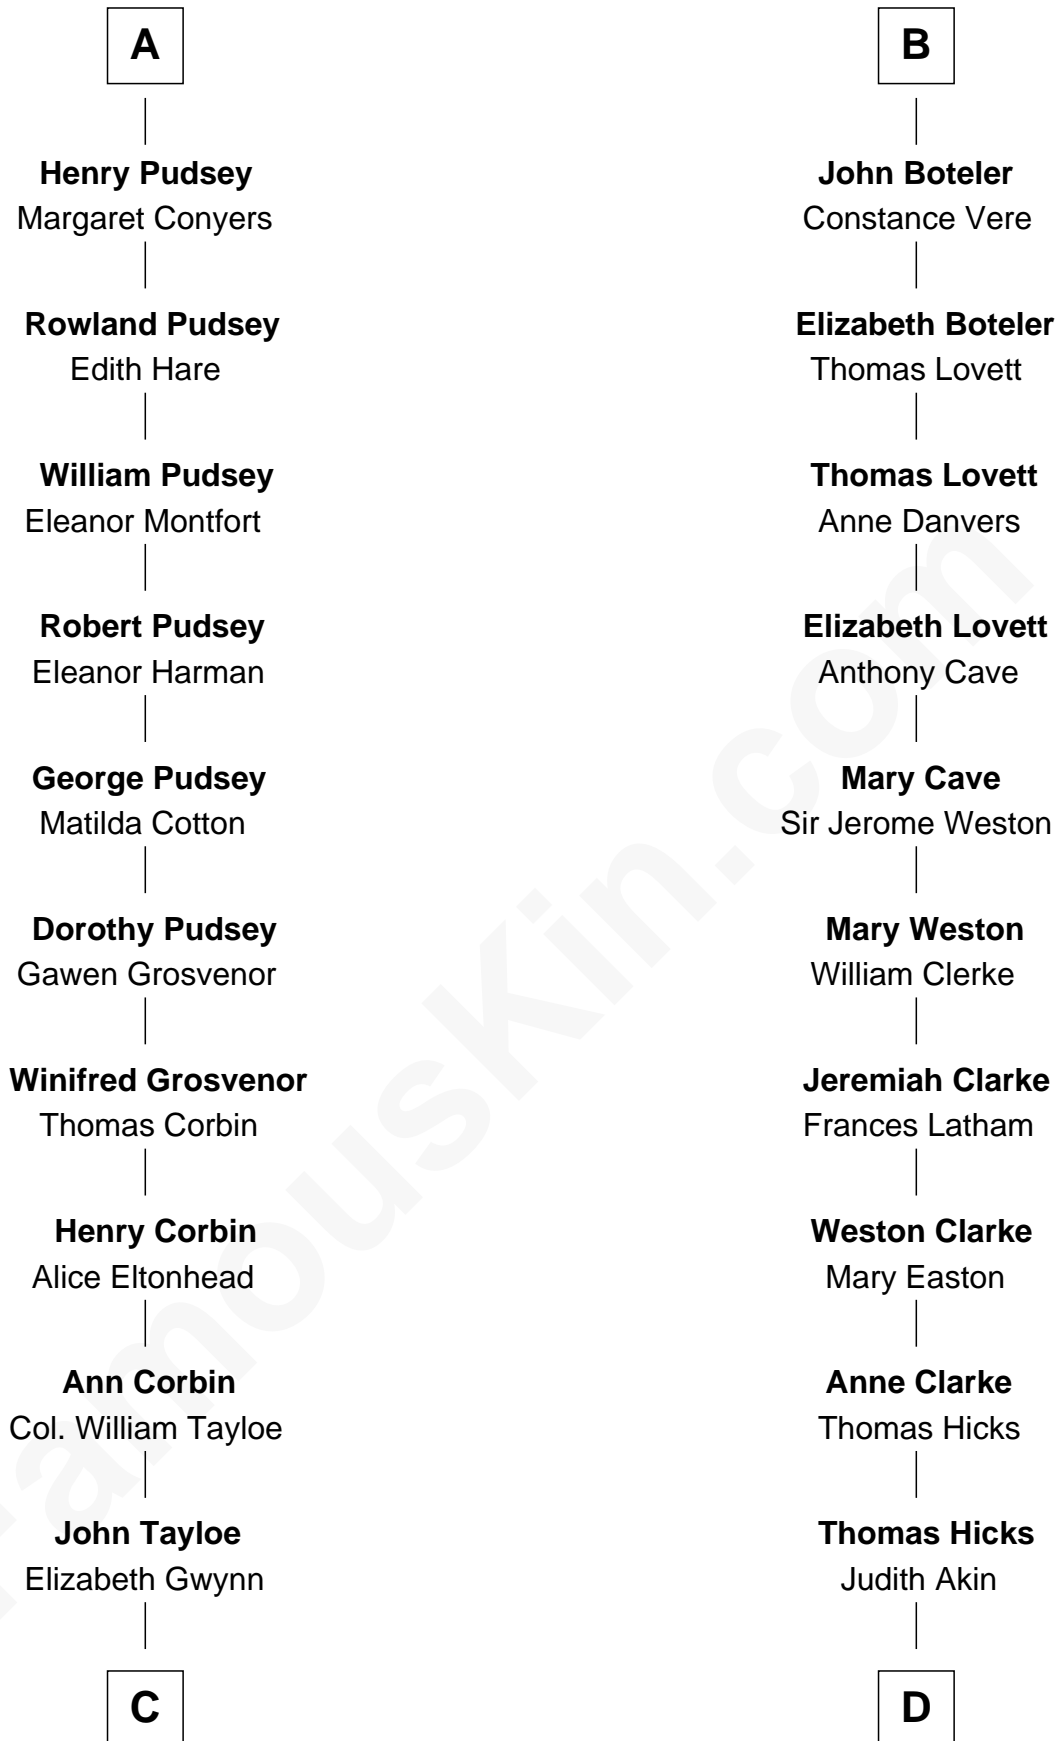

# FamousKin.com Relationship Chart of

**Edward Lloyd V**

*13th Governor of Maryland*

19th cousin 1 time removed of

**Susan B. Anthony**

*Women's Rights Advocate*

**William de Odingsells**

Ela FitzWalter

Sir Roger de Herdeburgh

**Ela Herdeburgh**

Sir William de Boteler

**Ankaret le Boteler**

John le Strange

**Eleanor le Strange**

Sir Reynold de Grey

**Ida Grey**

John Cokayne

**Elizabeth Cokayne**

Sir Philip le Boteler

**Philip Boteler**

Isabel Willoughby

**B**

**C**

**John Tayloe**  
Rebecca Plater

**Elizabeth Tayloe**  
Col. Edward Lloyd

**Edward Lloyd V**  
*13th Governor of Maryland*

**D**

**Judith Hicks**  
David Anthony

**Humphrey Anthony**  
Hannah Lapham

**Daniel Anthony**  
Lucy Read

**Susan B. Anthony**  
*Women's Rights Advocate*