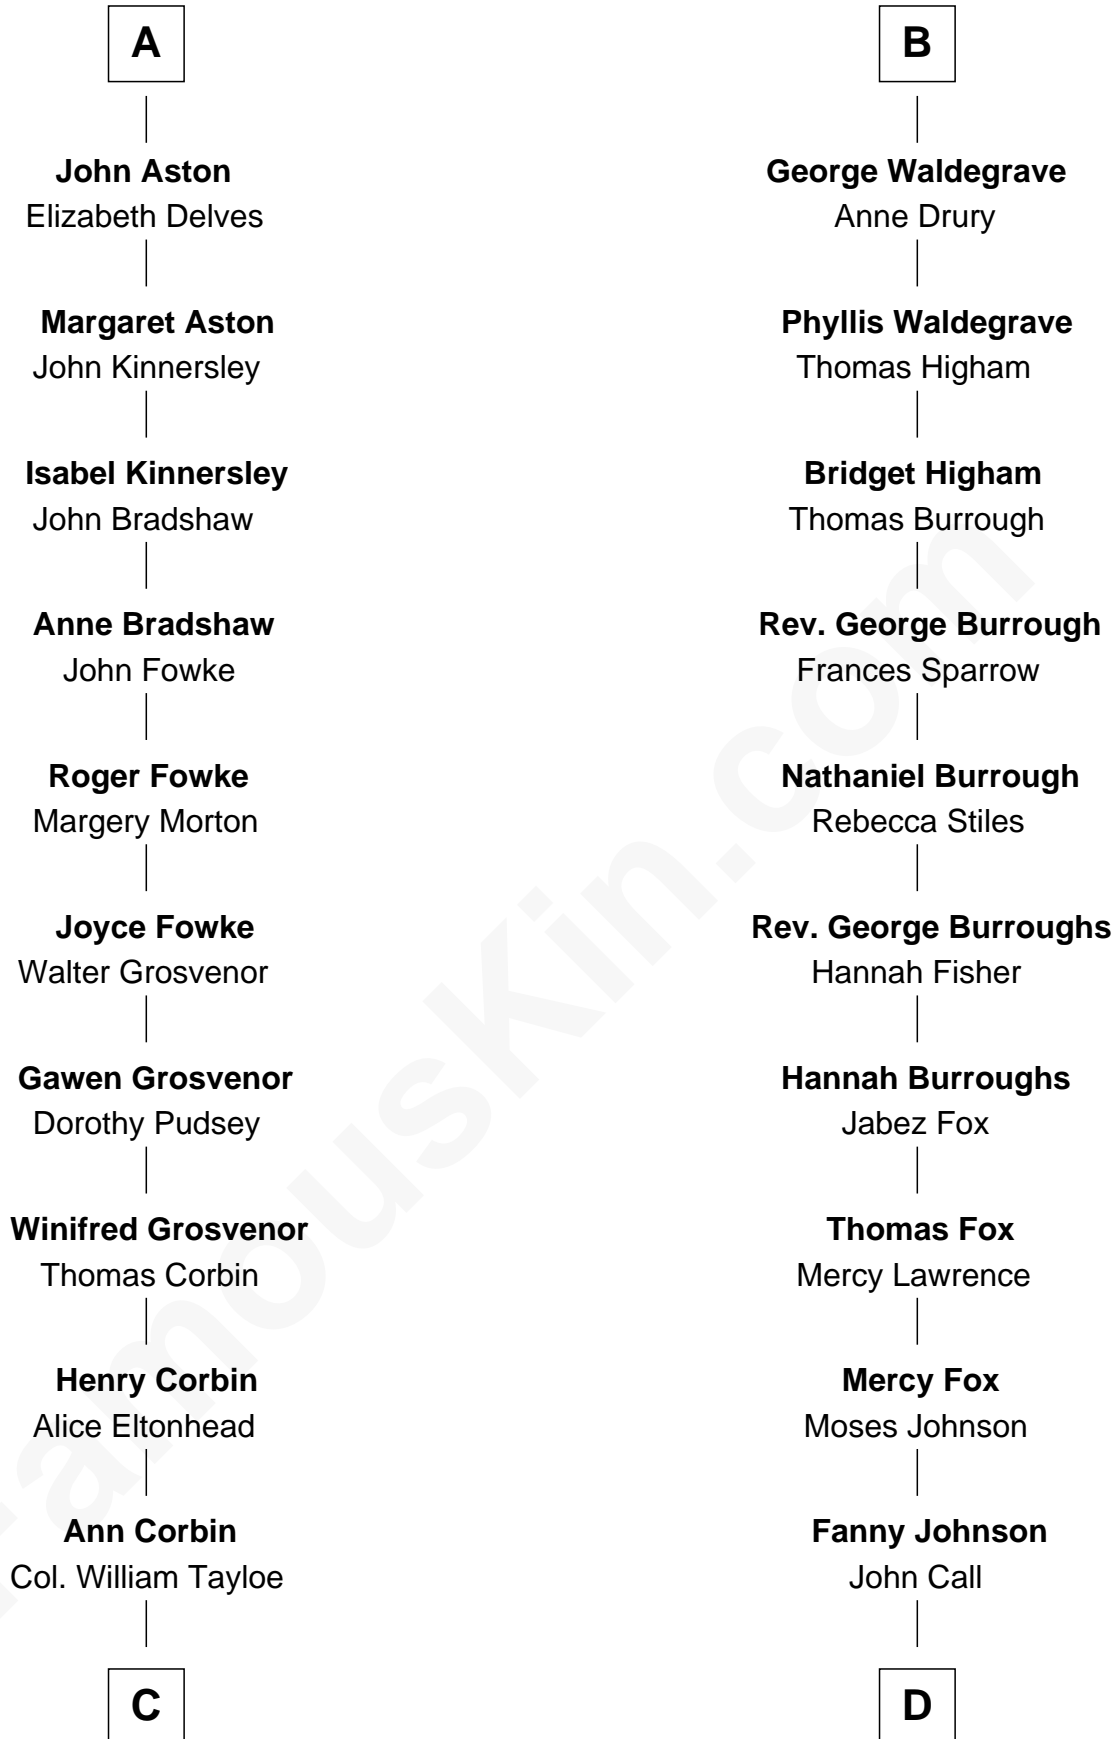

FamousKin.com Relationship Chart of

Edward Lloyd V

13th Governor of Maryland

20th cousin of

Walt Disney

Co-Founder of The Walt Disney Company

C

John Tayloe
Elizabeth Gwynn

John Tayloe
Rebecca Plater

Elizabeth Tayloe
Col. Edward Lloyd

Edward Lloyd V
13th Governor of Maryland

D

Eber Call
Violette Lawrence

Charles Call
Henrietta Gross

Flora Call
Elias Charles Disney

Walt Disney
Co-Founder of The Walt Disney Co.