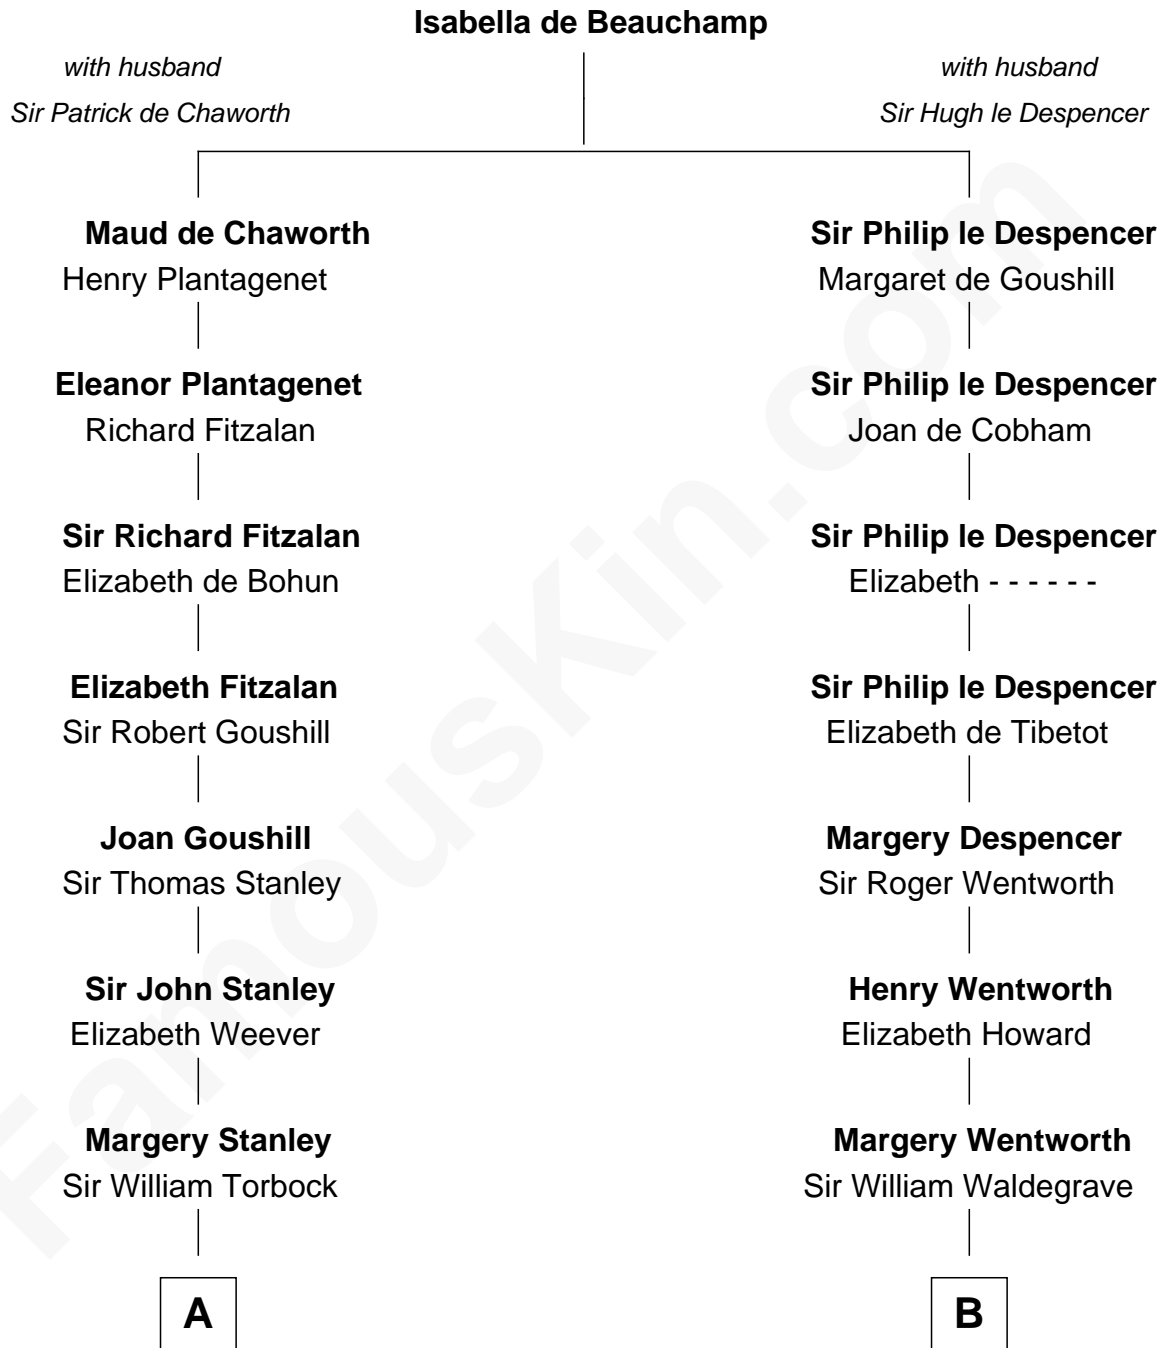

FamousKin.com Relationship Chart of

Edward Lloyd V

13th Governor of Maryland

16th cousin 4 times removed of

Walt Disney

Co-Founder of The Walt Disney Company

C

Eber Call
Violette Lawrence

Charles Call
Henrietta Gross

Flora Call
Elias Charles Disney

Walt Disney
Co-Founder of The Walt Disney Co.

FamousKin.com