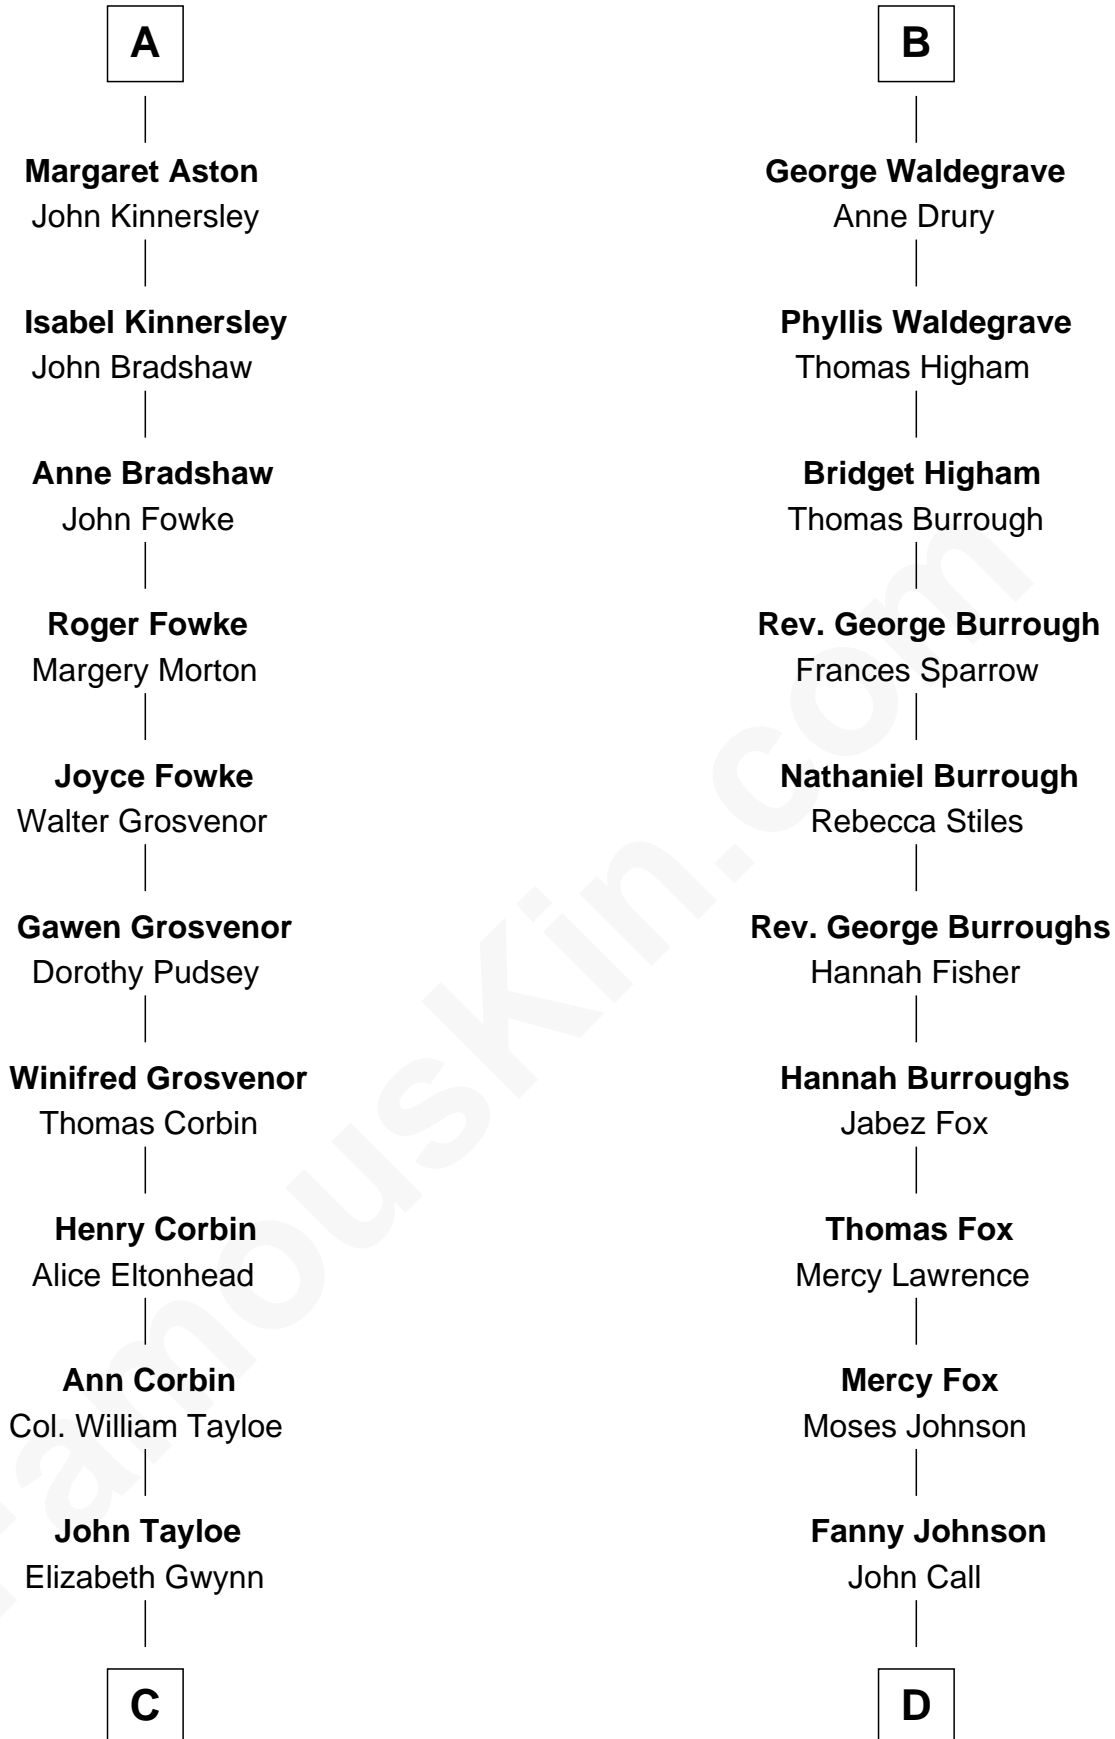

FamousKin.com Relationship Chart of

Edward Lloyd V

13th Governor of Maryland

19th cousin 1 time removed of

Walt Disney

Co-Founder of The Walt Disney Company

William de Ros
Maude de Vaux

Sir William de Ros
Margery de Badlesmere

Maud de Roos
John de Welles

Margery de Welles
Stephen le Scrope

Maude le Scrope
Sir Baldwin Freville

Joyce Freville
Sir Roger Aston

Sir Robert Aston
Isabel Brereton

John Aston
Elizabeth Delves

A

Agnes de Ros
Pain de Tibetot

Sir John de Tibetot
Margaret de Badlesmere

Sir Robert de Tibetot
Margaret Deincourt

Elizabeth de Tibetot
Sir Philip le Despencer

Margery Despencer
Sir Roger Wentworth

Henry Wentworth
Elizabeth Howard

Margery Wentworth
Sir William Waldegrave

B

C

John Tayloe
Rebecca Plater

Elizabeth Tayloe
Col. Edward Lloyd

Edward Lloyd V
13th Governor of Maryland

D

Eber Call
Violette Lawrence

Charles Call
Henrietta Gross