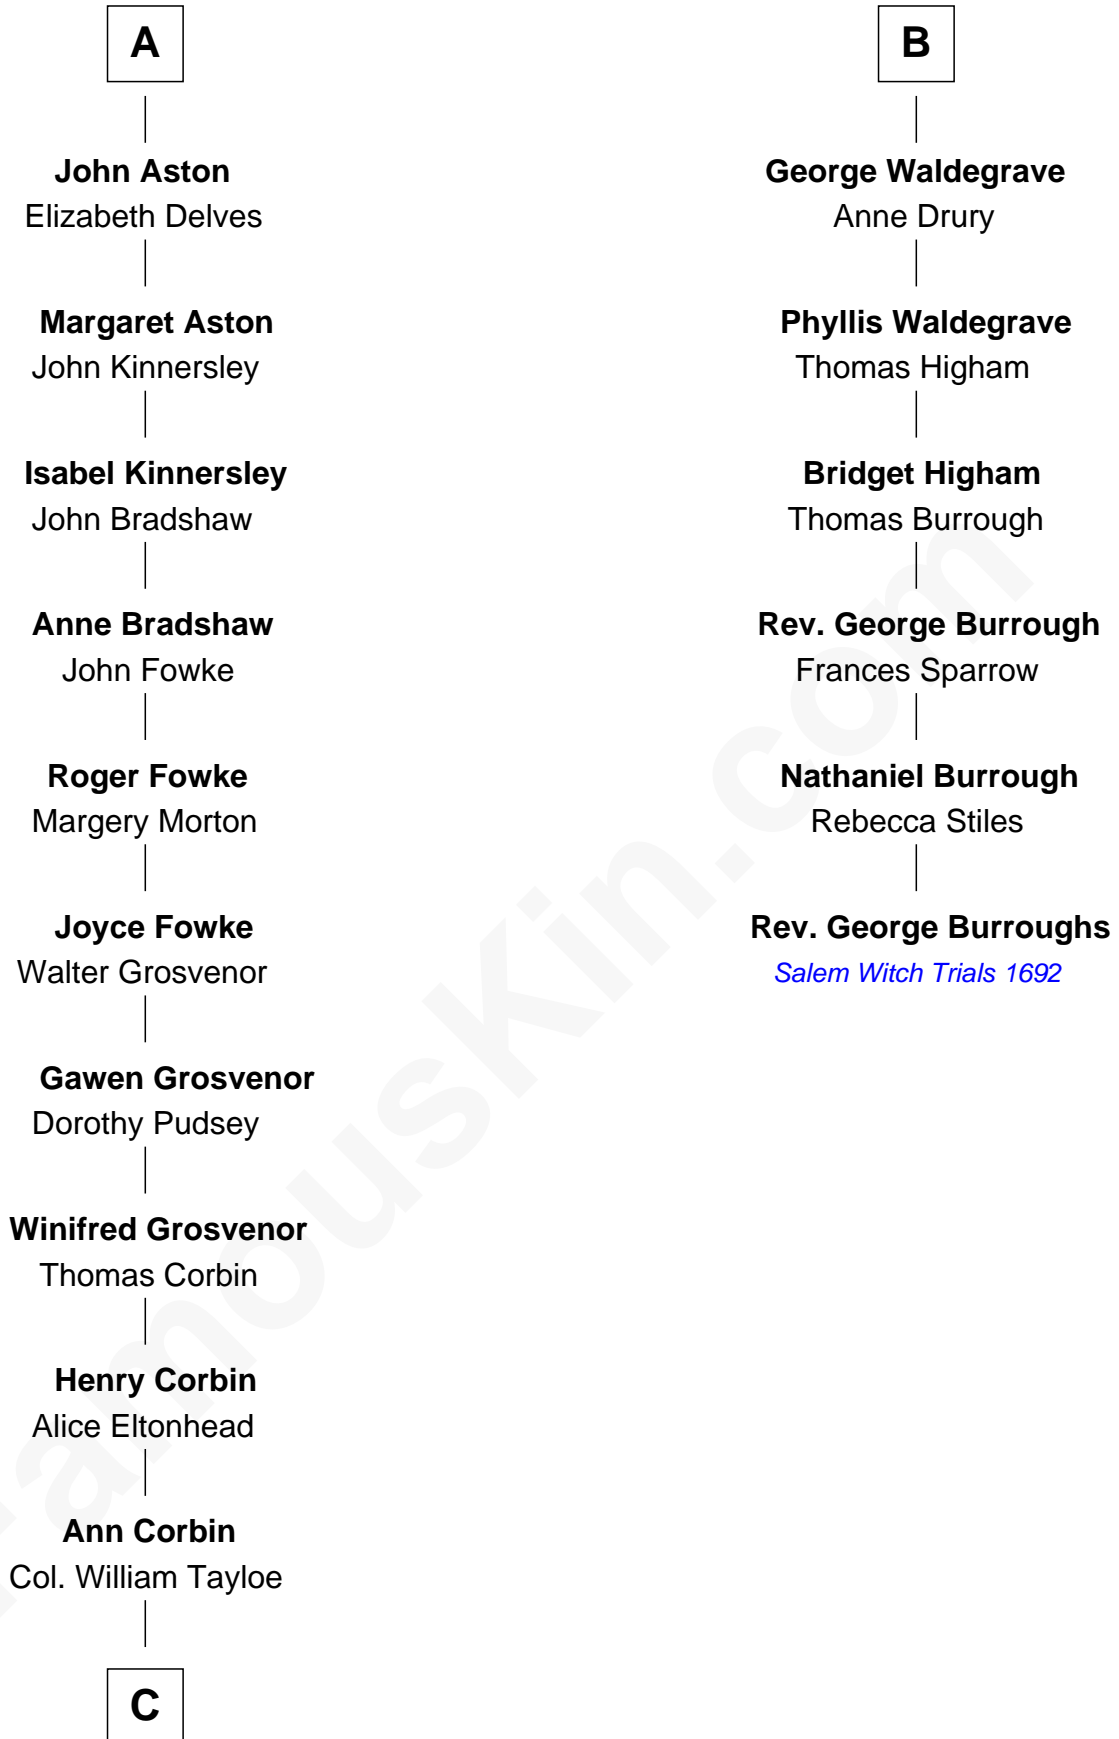

FamousKin.com

Relationship Chart of

Edward Lloyd V

13th Governor of Maryland

12th cousin 8 times removed of

Rev. George Burroughs

Executed for Witchcraft, Salem 1692

C

—
John Tayloe
Elizabeth Gwynn

—
John Tayloe
Rebecca Plater

—
Elizabeth Tayloe
Col. Edward Lloyd

—
Edward Lloyd V
13th Governor of Maryland

FamousKin.com