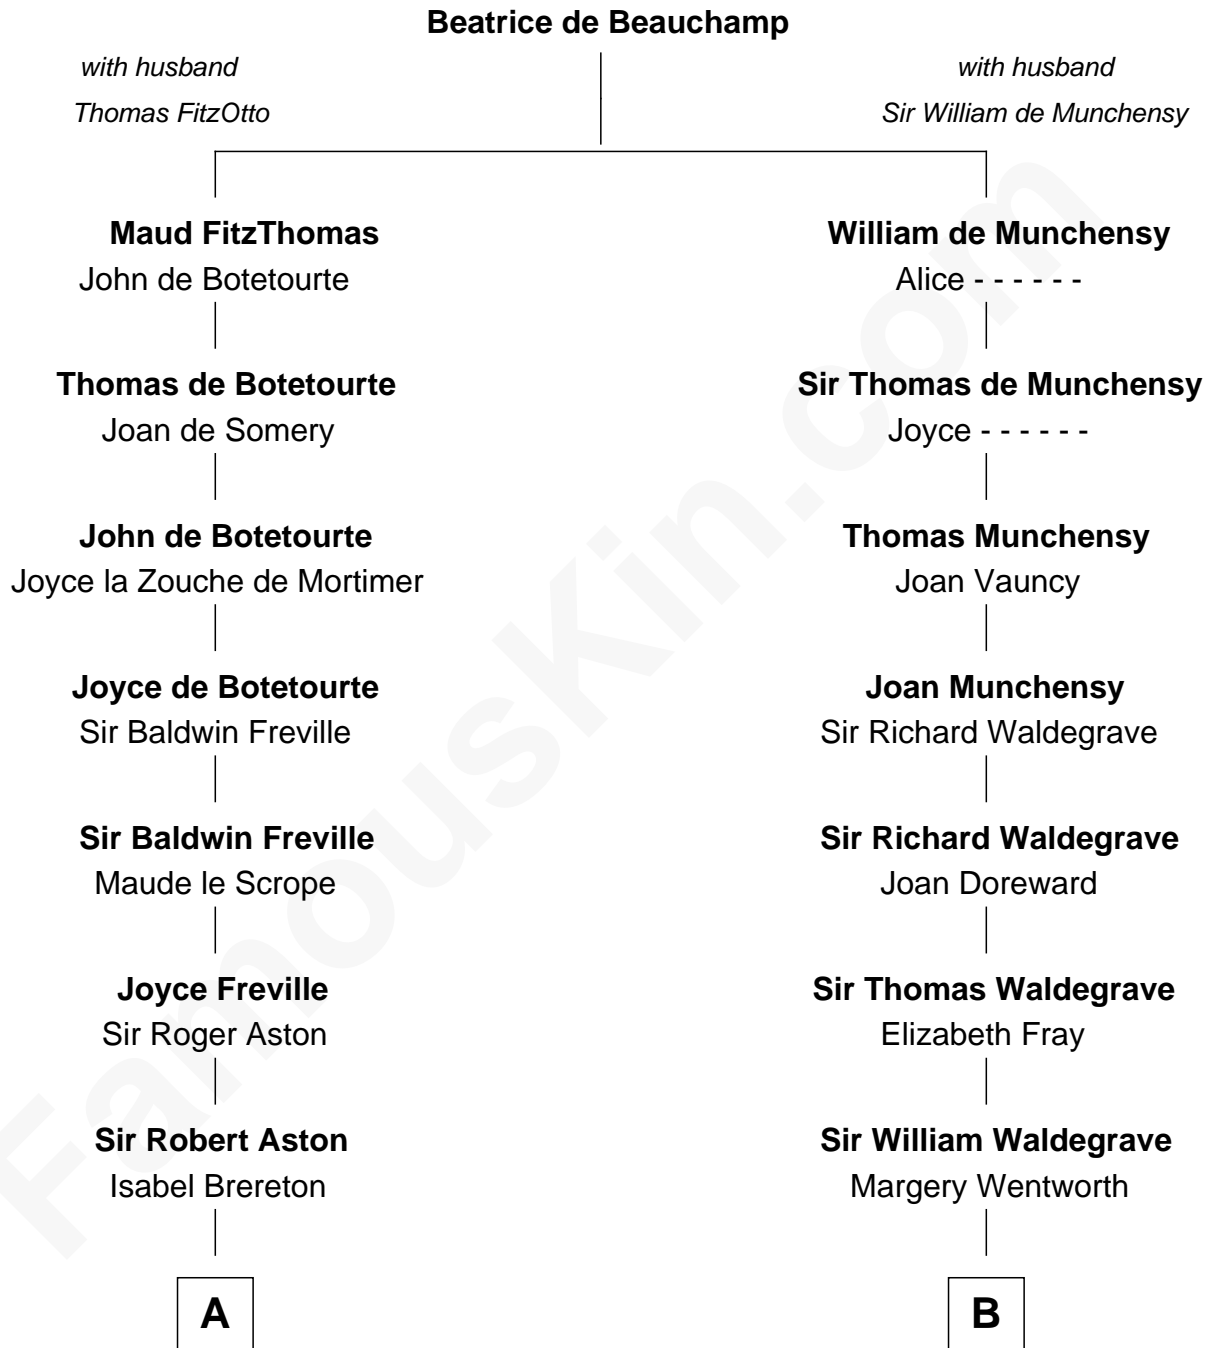

FamousKin.com

Relationship Chart of

Edward Lloyd V

13th Governor of Maryland

12th cousin 8 times removed of

Rev. George Burroughs

Executed for Witchcraft, Salem 1692

C

—
John Tayloe
Elizabeth Gwynn

—
John Tayloe
Rebecca Plater

—
Elizabeth Tayloe
Col. Edward Lloyd

—
Edward Lloyd V
13th Governor of Maryland

FamousKin.com