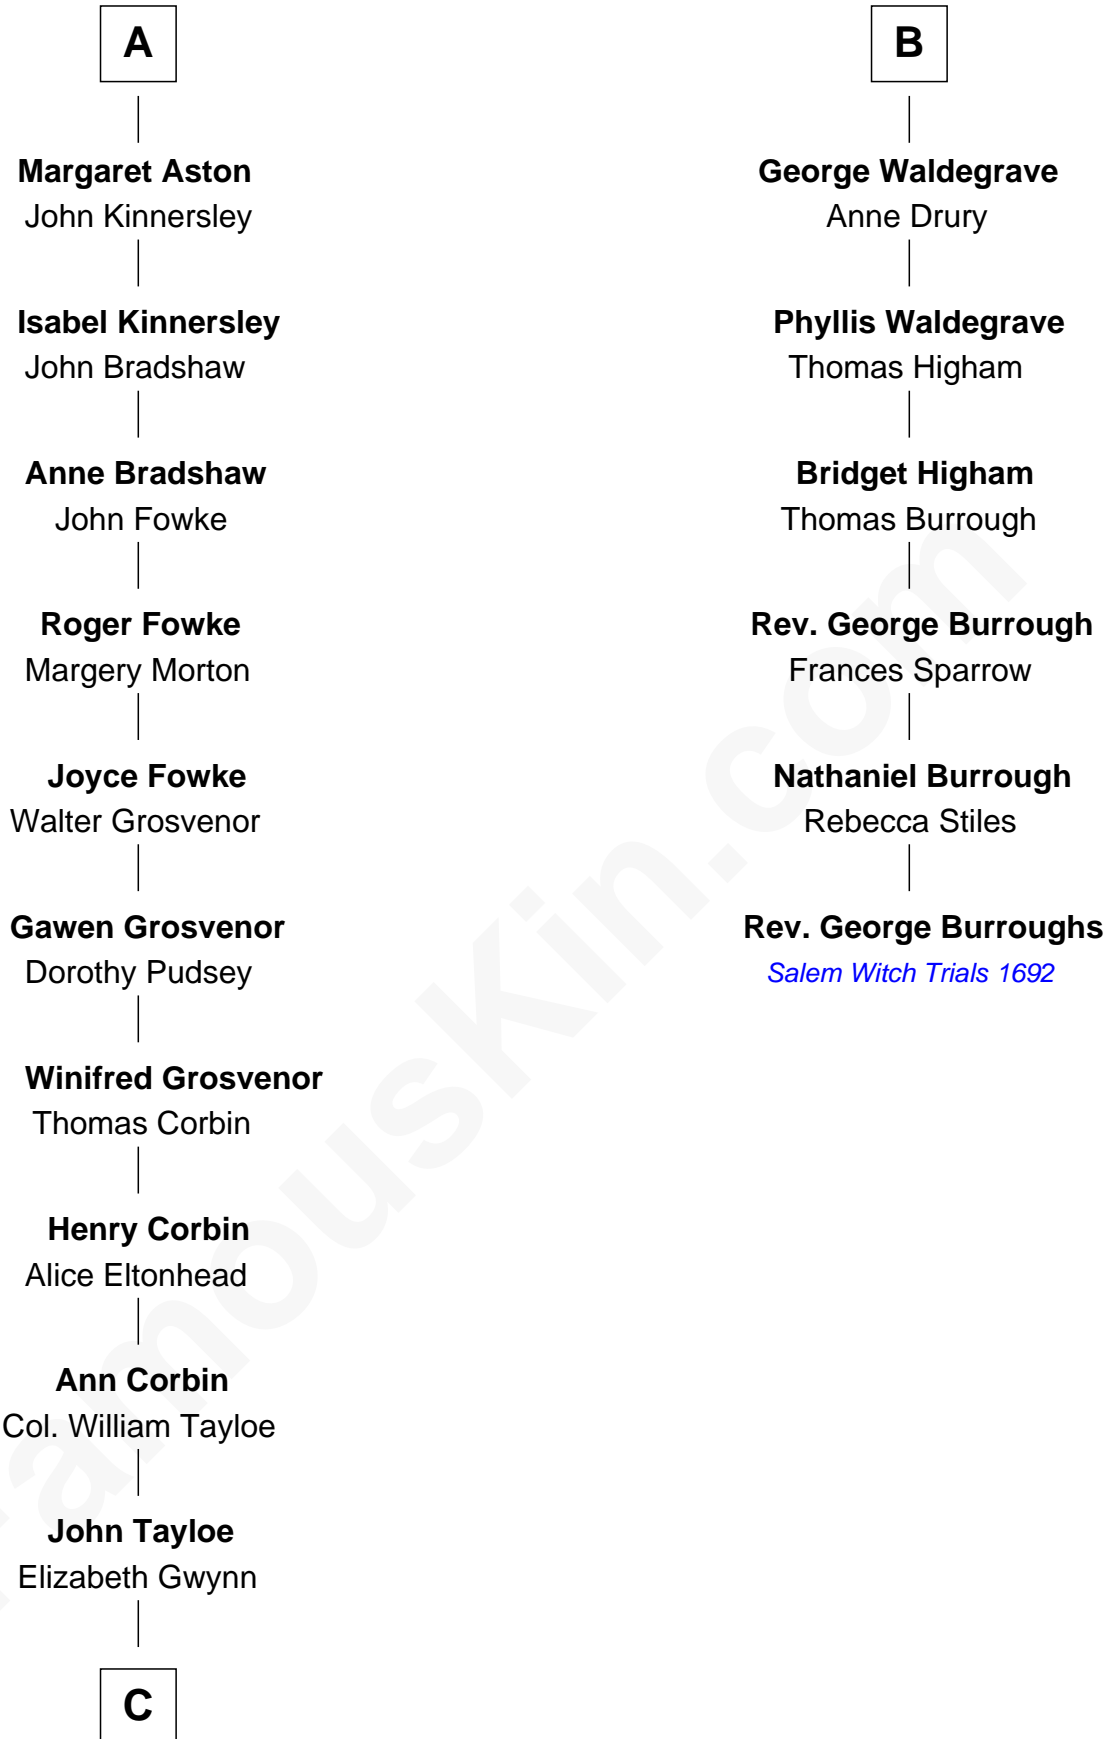

FamousKin.com

Relationship Chart of

Edward Lloyd V

13th Governor of Maryland

12th cousin 7 times removed of

Rev. George Burroughs

Executed for Witchcraft, Salem 1692

C

—
John Tayloe
Rebecca Plater

—
Elizabeth Tayloe
Col. Edward Lloyd

—
Edward Lloyd V
13th Governor of Maryland

FamousKin.com