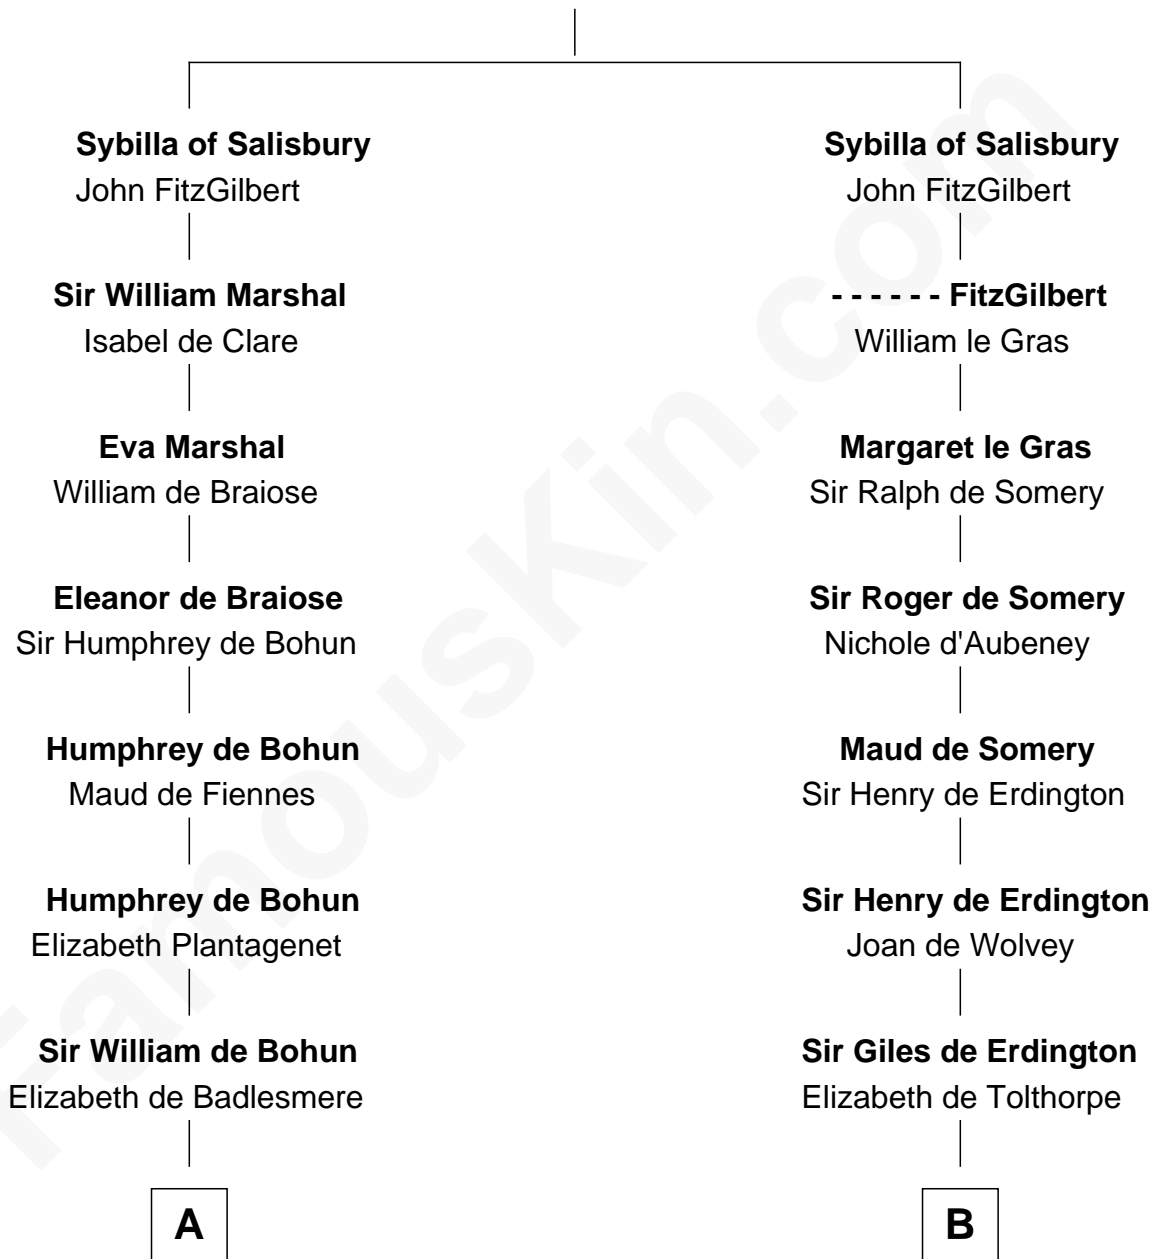

FamousKin.com Relationship Chart of

Edward Lloyd V

13th Governor of Maryland

21st cousin of

John Davis

14th and 17th Governor of Massachusetts

Walter of Salisbury

C

Henrietta Maria Neale

Col. Philemon Lloyd

Edward Lloyd

Sarah Covington

Col. Edward Lloyd

Anne Rousby

Col. Edward Lloyd

Elizabeth Tayloe

Edward Lloyd V

13th Governor of Maryland

D

Martha Wright

Israel Heald

Dorothy Heald

Simon Davis

Simon Davis