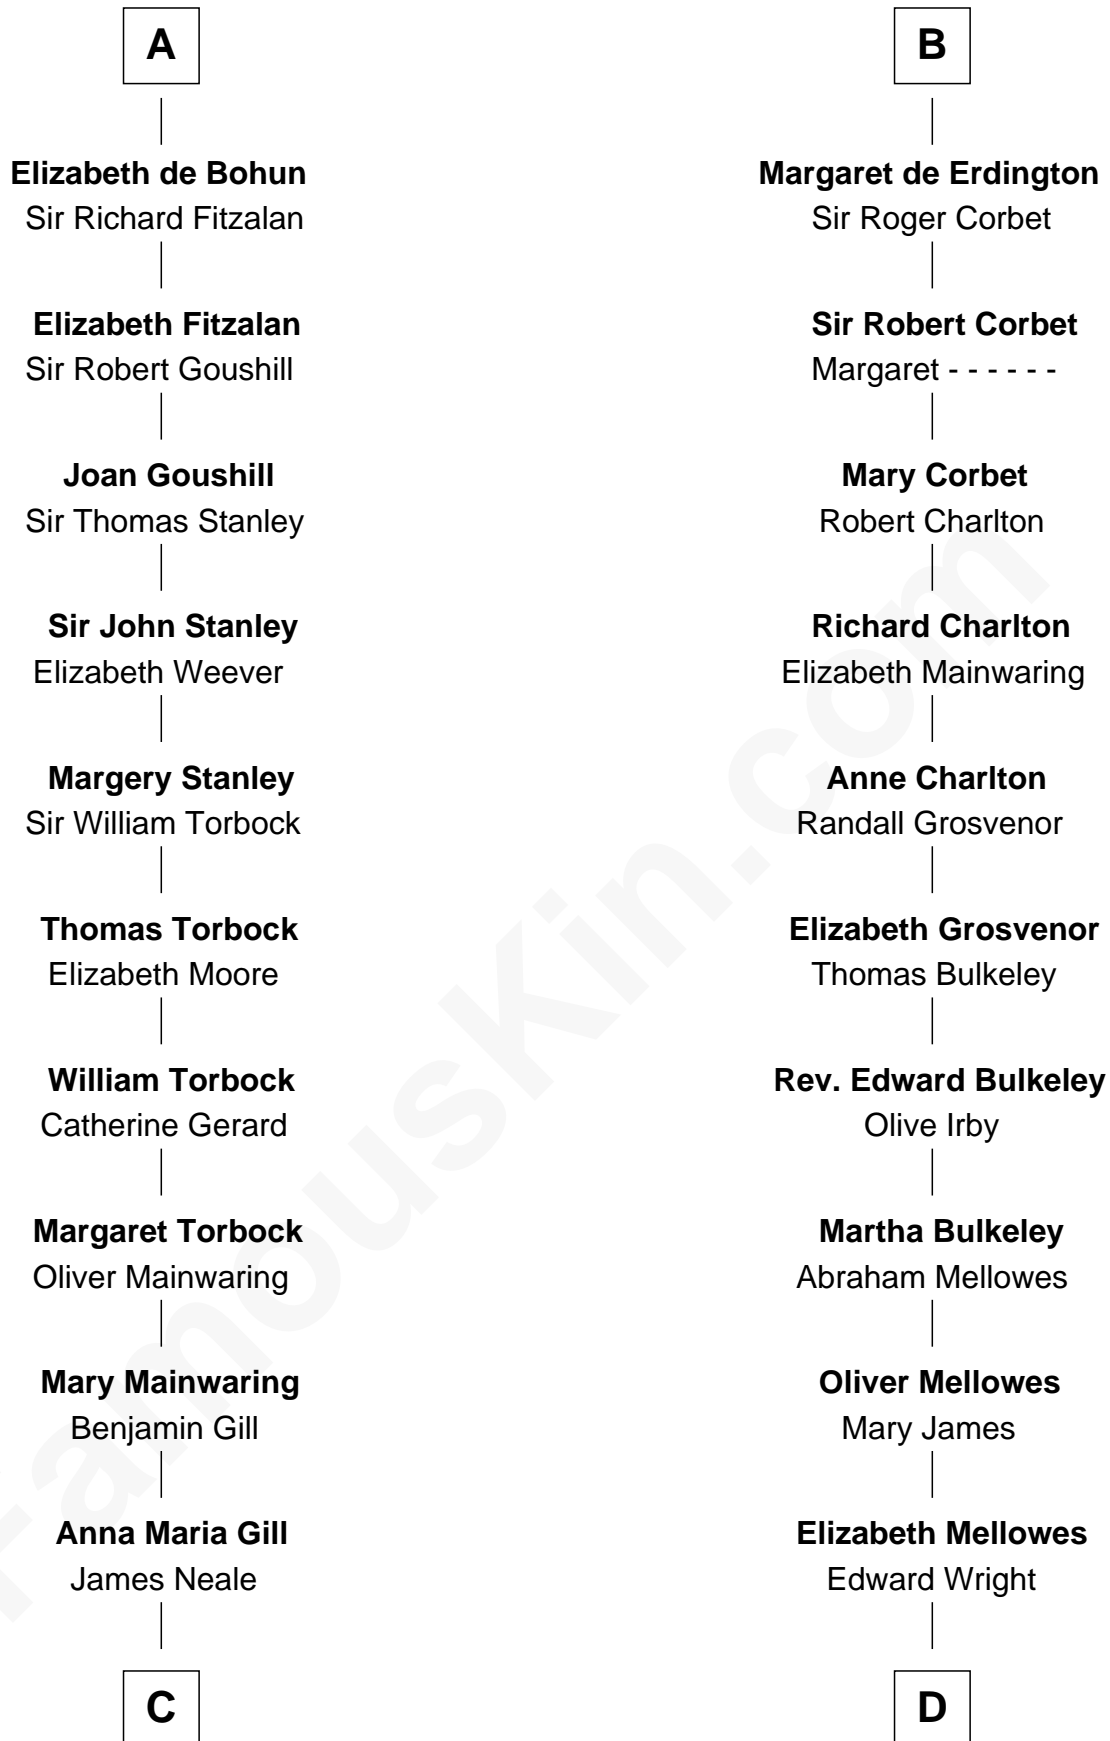

FamousKin.com Relationship Chart of

Edward Lloyd V

13th Governor of Maryland

21st cousin of

John Davis

14th and 17th Governor of Massachusetts

Walter of Salisbury

C

Henrietta Maria Neale

Col. Philemon Lloyd

Edward Lloyd

Sarah Covington

Col. Edward Lloyd

Anne Rousby

Col. Edward Lloyd

Elizabeth Tayloe